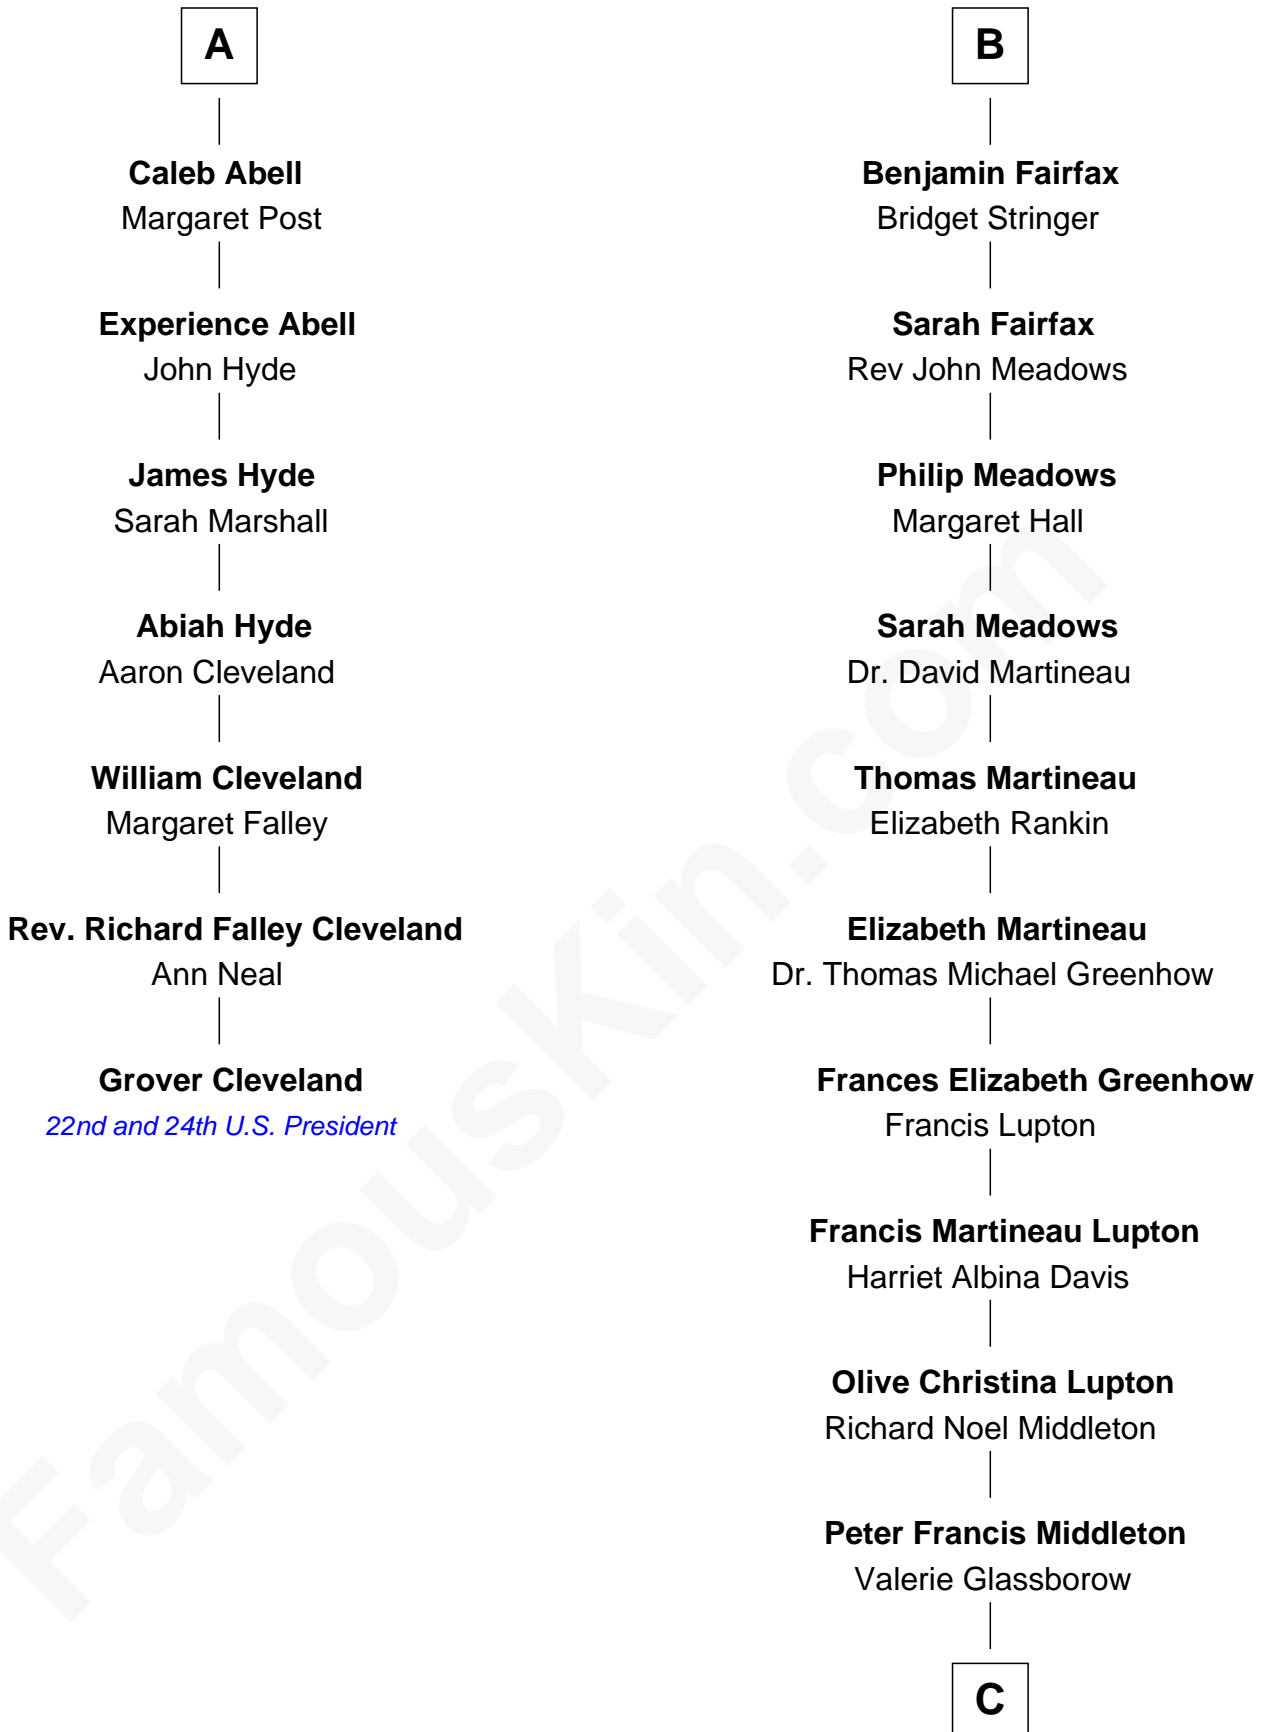

FamousKin.com

Relationship Chart of

Grover Cleveland

22nd and 24th U.S. President

13th cousin 5 times removed of

Catherine Middleton

Princess of Wales

Michael Francis Middleton
Carole Elizabeth Goldsmith

Catherine Middleton
Princess of Wales

FamousKin.com