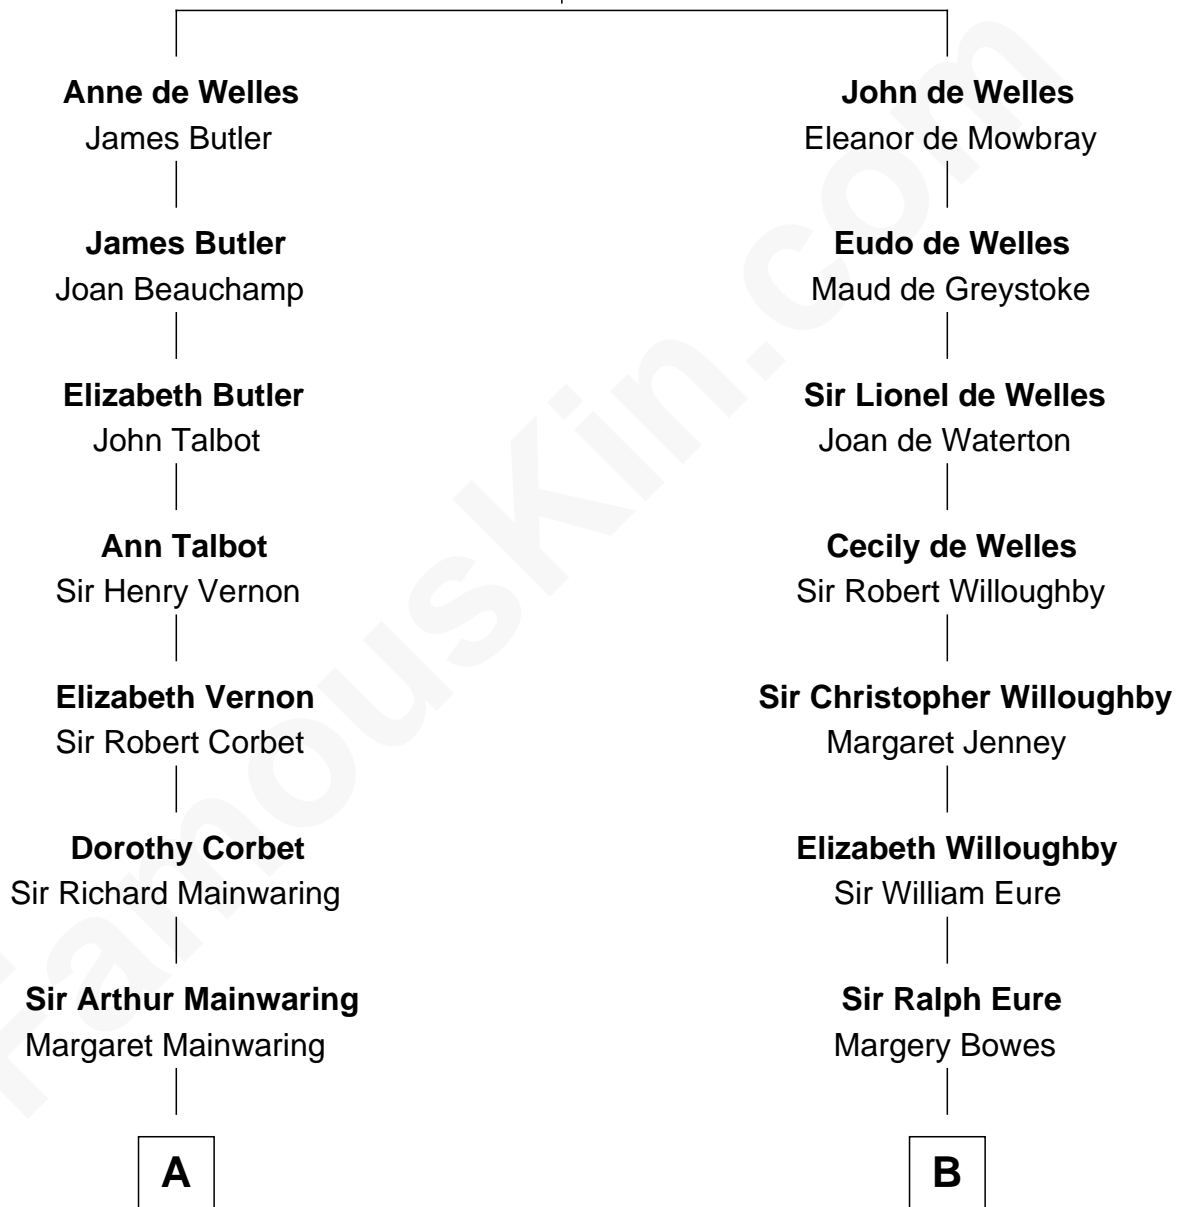

FamousKin.com Relationship Chart of

Grover Cleveland

22nd and 24th U.S. President

16th cousin 5 times removed of

Catherine Middleton

Princess of Wales

John de Welles

Maud de Roos

C

John Harrison

Jane Hill

Thomas Harrison

Elizabeth Mary Temple

Dorothy Harrison

Ronald John James Goldsmith

Carole Elizabeth Goldsmith

Michael Francis Middleton

Catherine Middleton

Princess of Wales