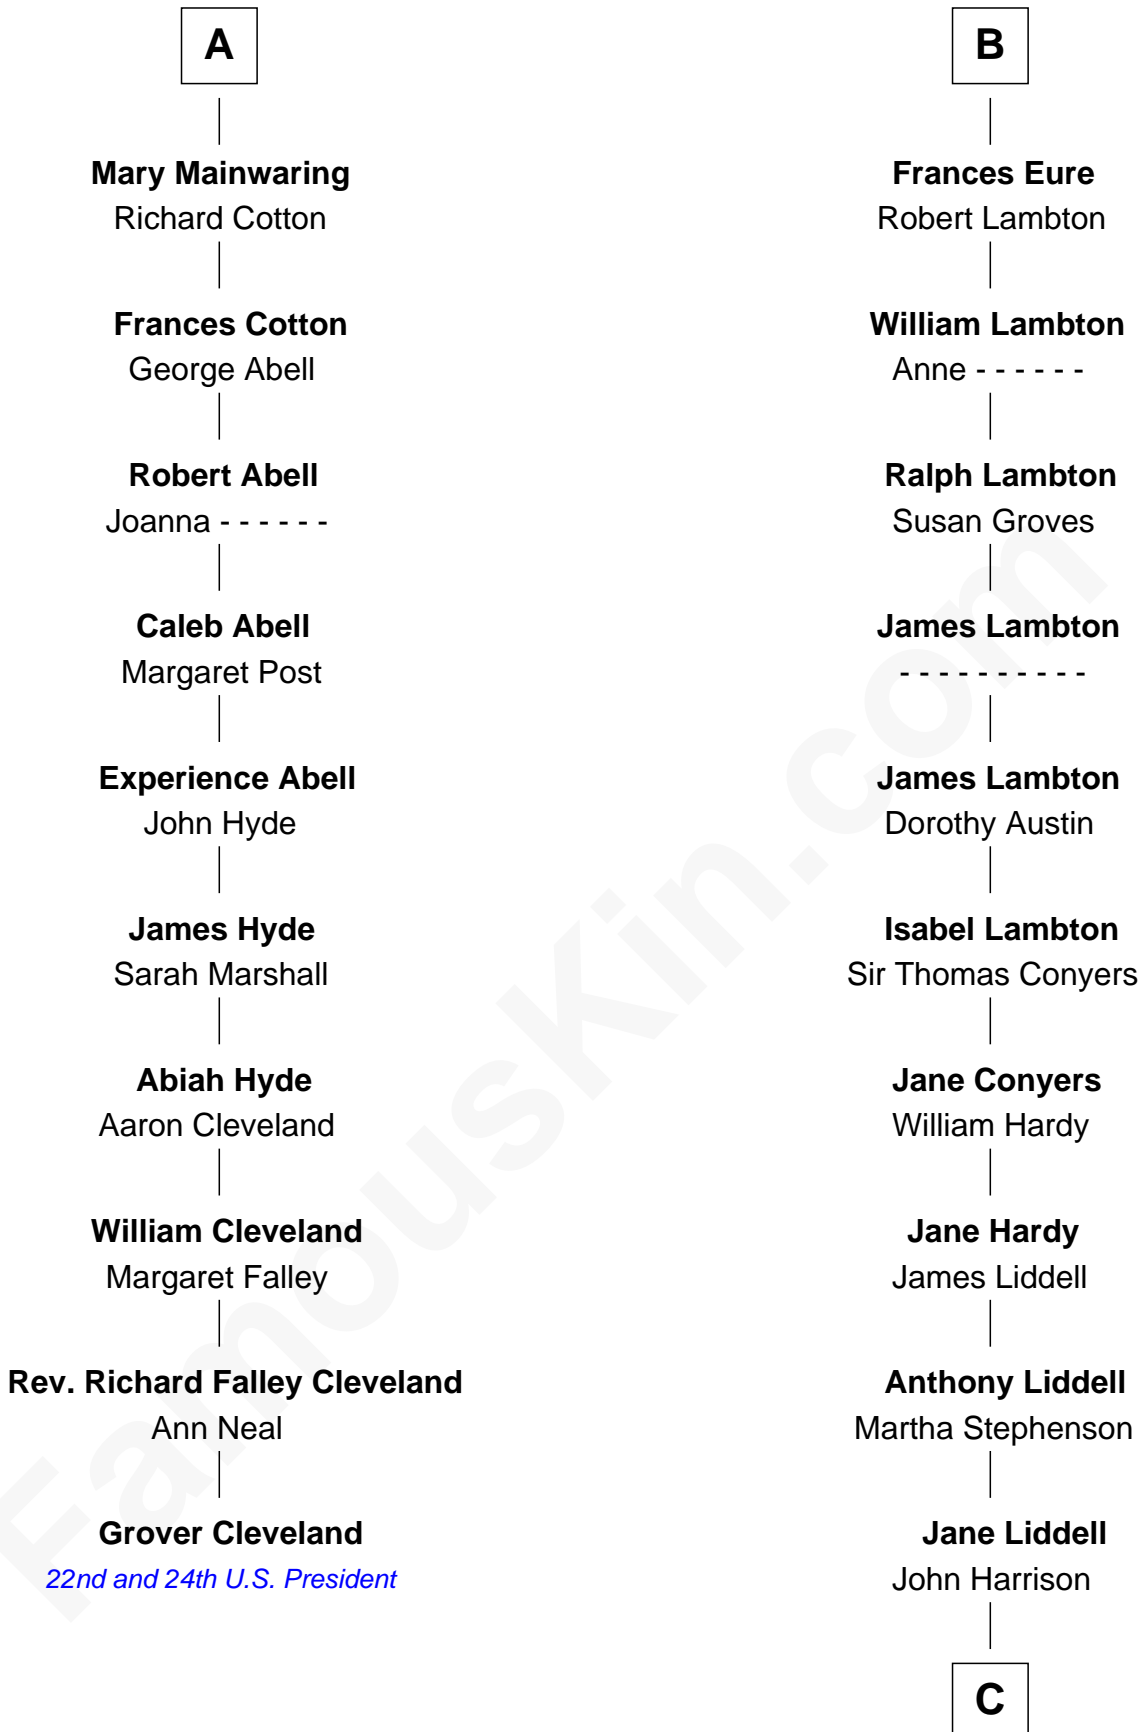

FamousKin.com Relationship Chart of

Grover Cleveland

22nd and 24th U.S. President

16th cousin 5 times removed of

Catherine Middleton

Princess of Wales

John de Welles

Maud de Roos

C

John Harrison

Jane Hill

Thomas Harrison

Elizabeth Mary Temple

Dorothy Harrison

Ronald John James Goldsmith

Carole Elizabeth Goldsmith