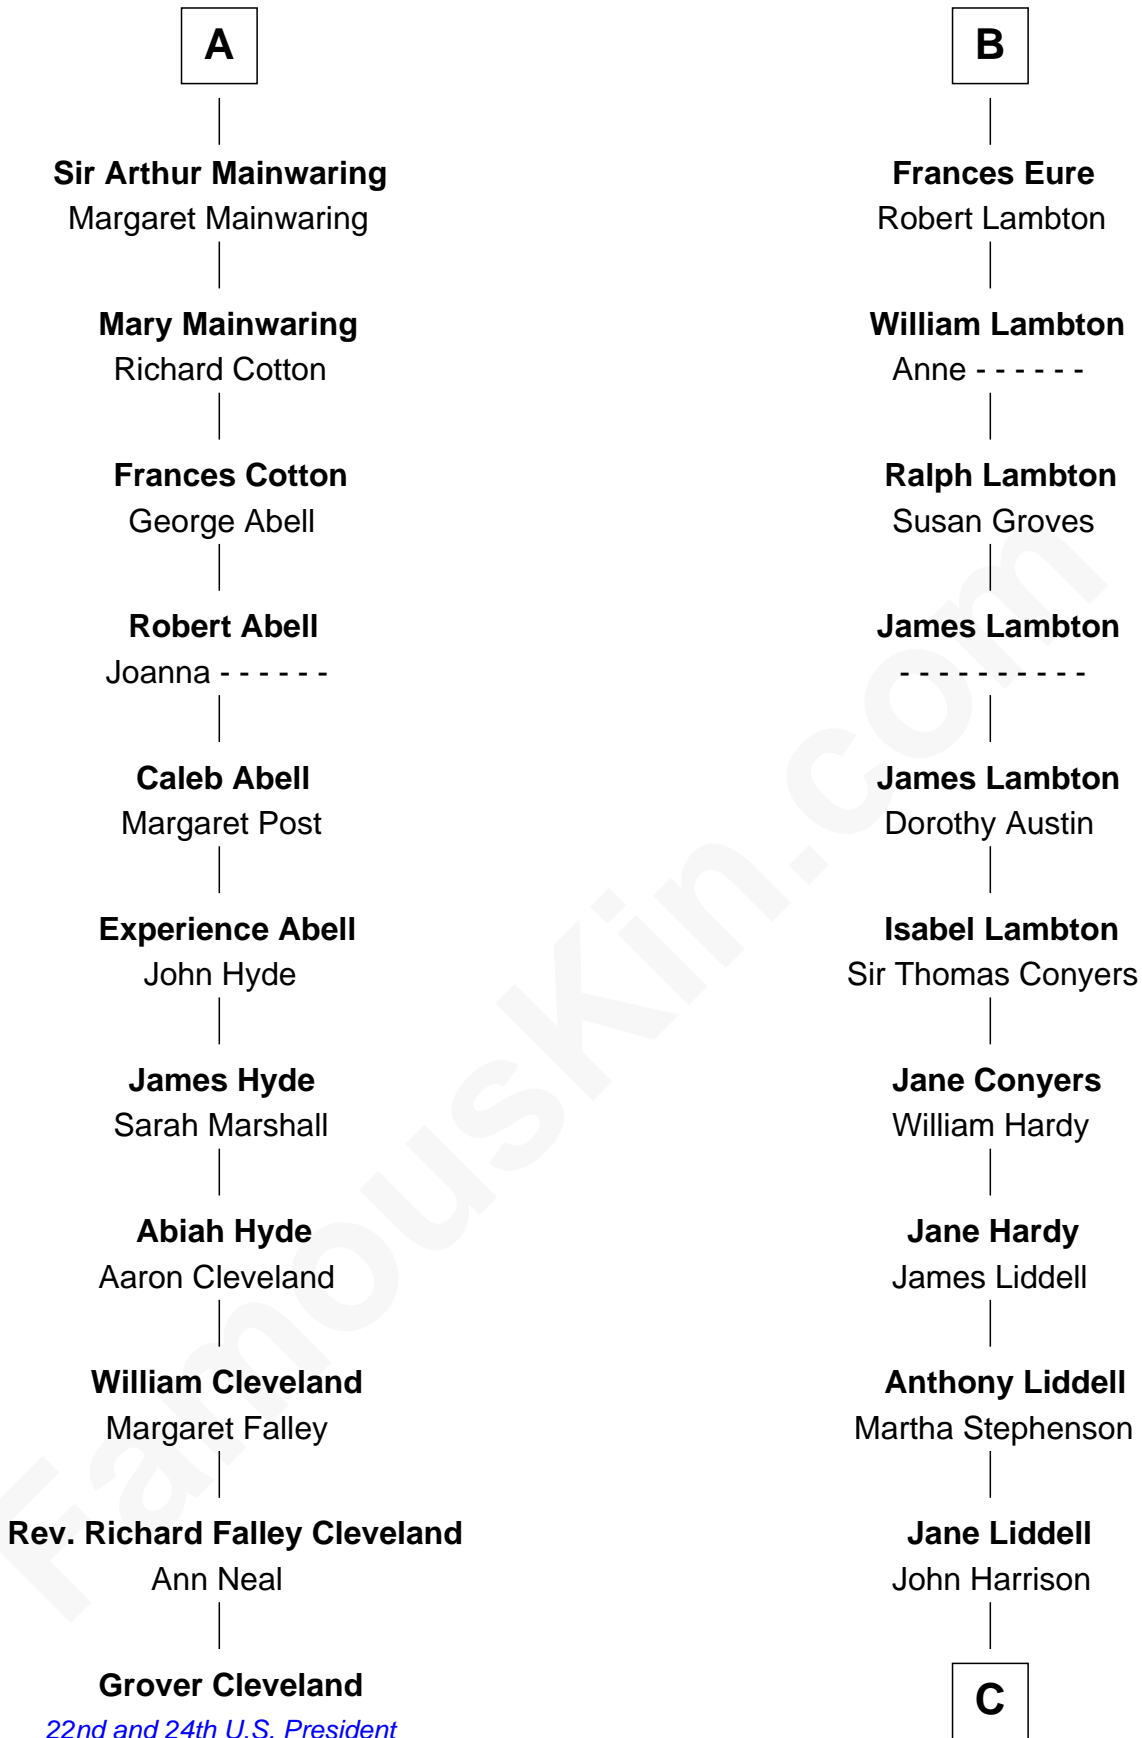

FamousKin.com Relationship Chart of

Grover Cleveland

22nd and 24th U.S. President

17th cousin 4 times removed of

Catherine Middleton

Princess of Wales

C

John Harrison

Jane Hill

Thomas Harrison

Elizabeth Mary Temple

Dorothy Harrison

Ronald John James Goldsmith

Carole Elizabeth Goldsmith

Michael Francis Middleton

Catherine Middleton

Princess of Wales