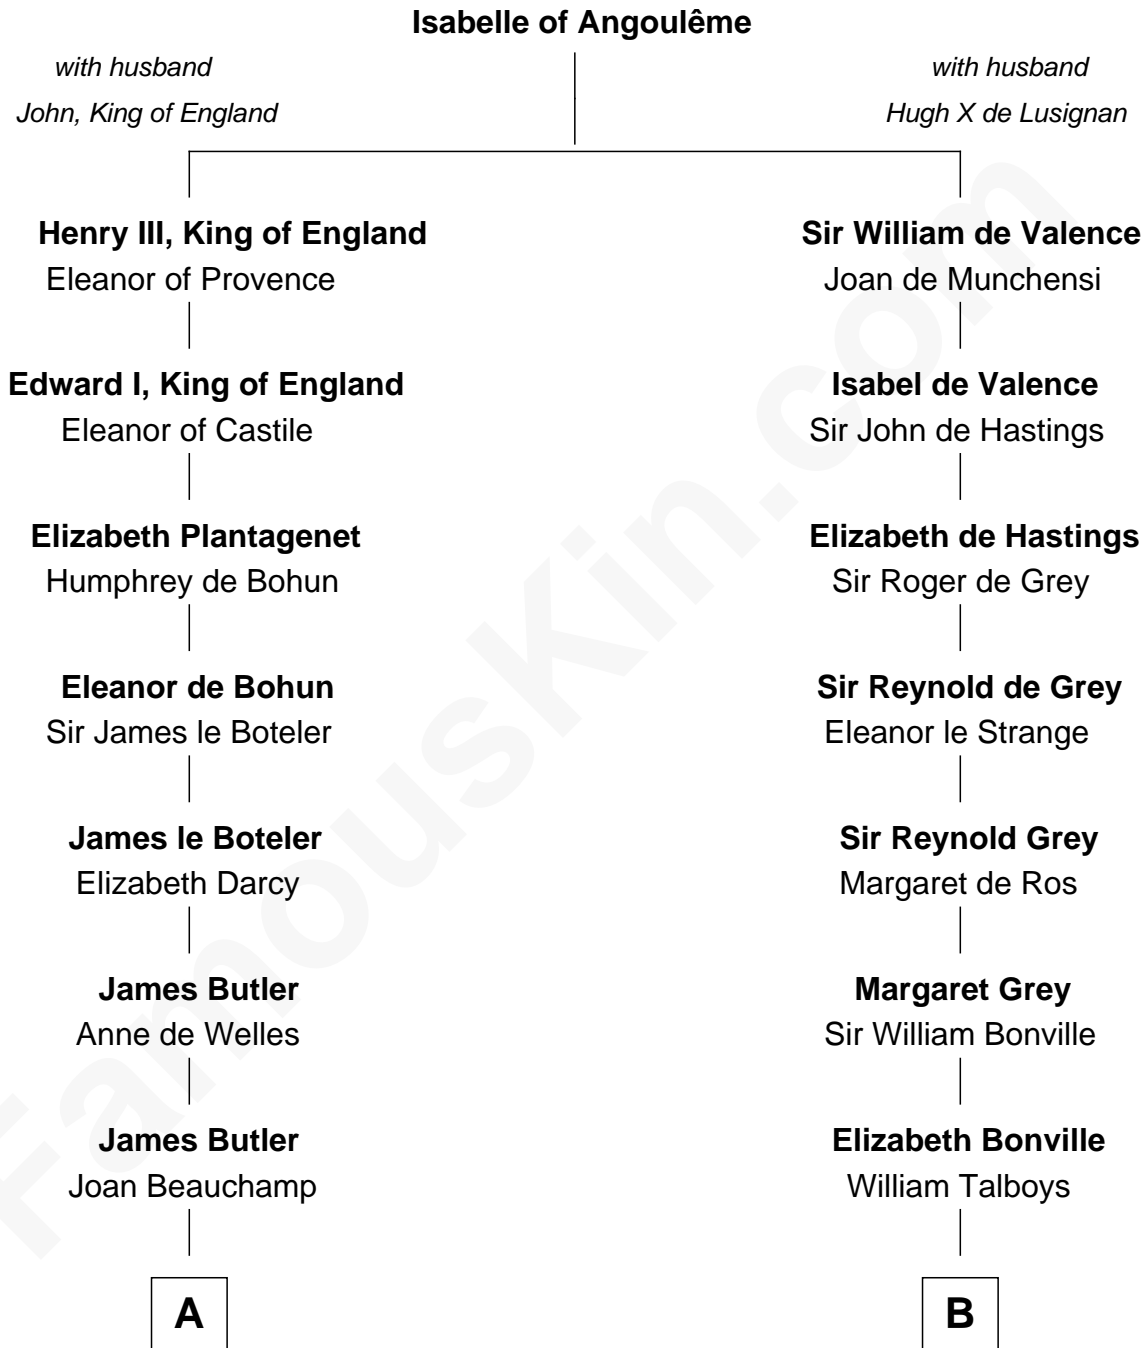

FamousKin.com

Relationship Chart of

Grover Cleveland

22nd and 24th U.S. President

19th cousin 2 times removed of

William Rufus Day

36th U.S. Secretary of State

C

James Hyde
Sarah Marshall

Abiah Hyde
Aaron Cleveland

William Cleveland
Margaret Falley

Rev. Richard Falley Cleveland
Ann Neal

Grover Cleveland
22nd and 24th U.S. President

D

Rufus Paine Spalding
Lucretia A. Swift