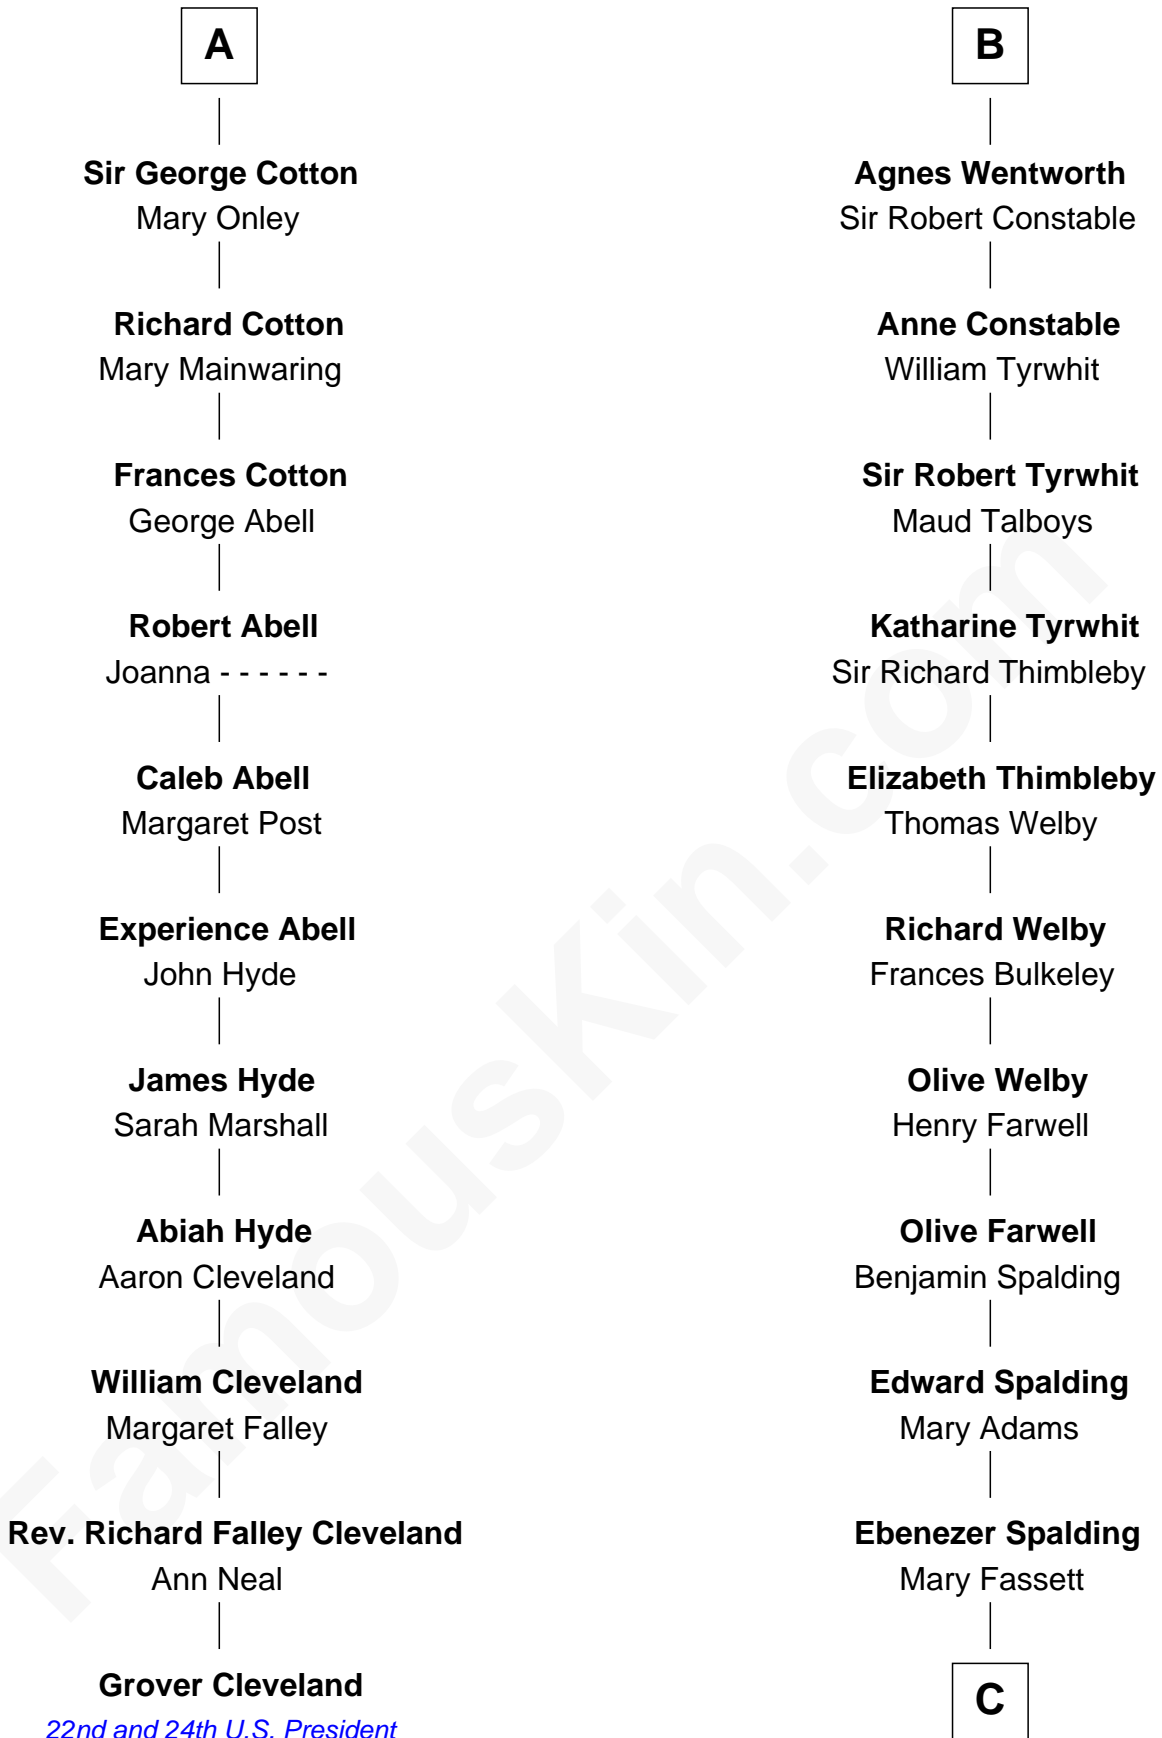

FamousKin.com

Relationship Chart of

Grover Cleveland

22nd and 24th U.S. President

17th cousin 3 times removed of

William Rufus Day

36th U.S. Secretary of State

Sir William de Ferrers

Thomas de Berkeley
Katherine de Clyvedon

John Deincourt

Sir John Berkeley
Elizabeth Betteshorne

Sir William Deincourt
Milicent la Zouche

Elizabeth Berkeley
Sir John Sutton

Margaret Deincourt
Sir Robert de Tibetot

Jane Sutton
Thomas Mainwaring

Elizabeth de Tibetot
Sir Philip le Despencer

Cecily Mainwaring
John Cotton

Margery Despencer
Sir Roger Wentworth

A

B

C

—
Dr. Rufus Spalding