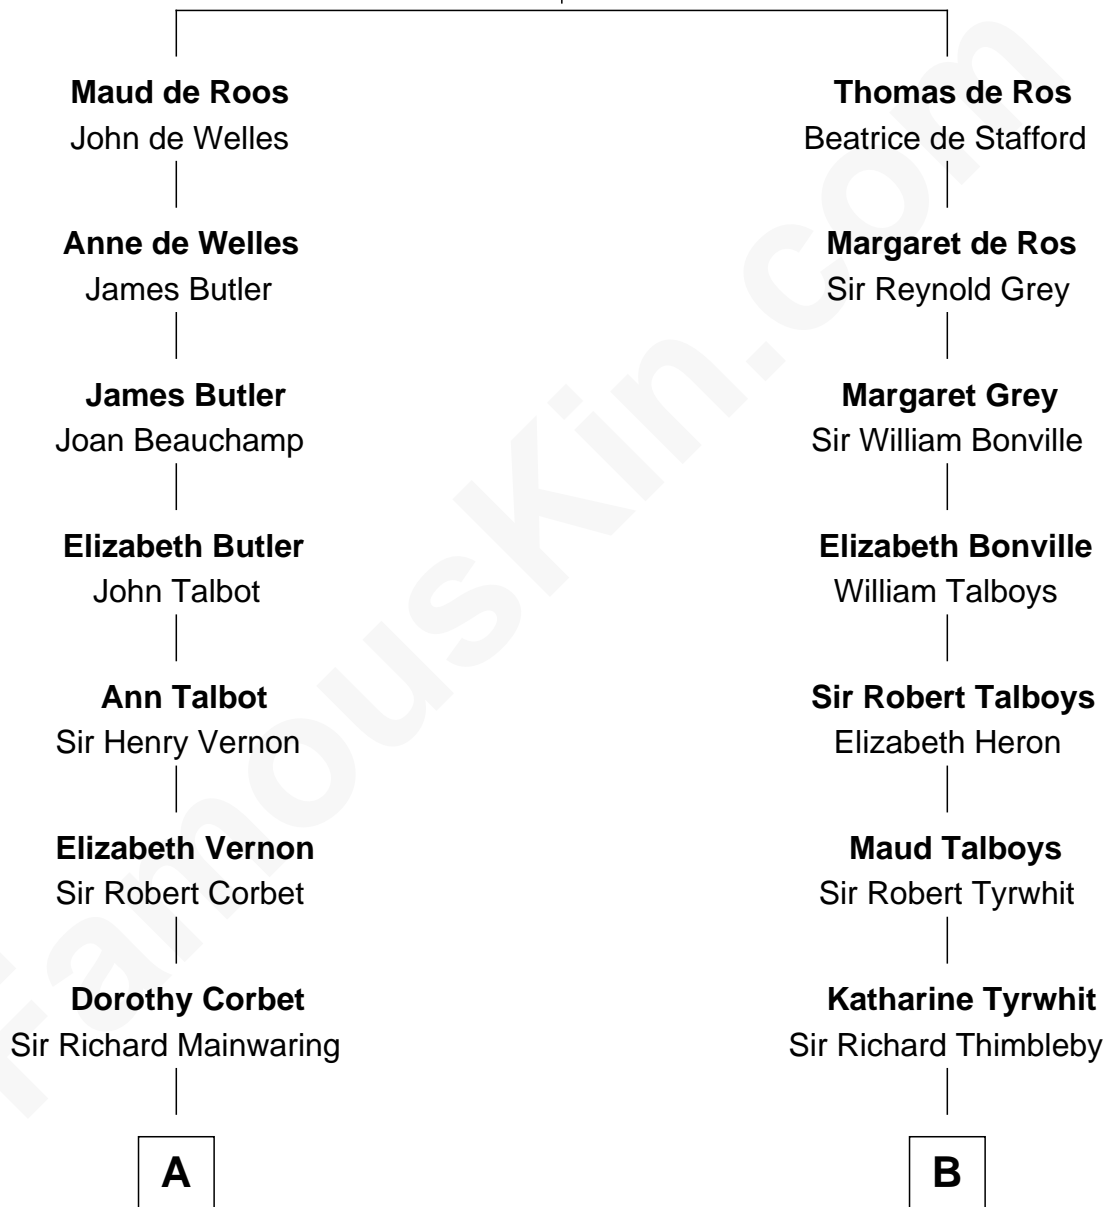

FamousKin.com

Relationship Chart of

Grover Cleveland

22nd and 24th U.S. President

17th cousin 3 times removed of

Anna Gunn

TV and Movie Actress

Sir William de Ros
Margery de Badlesmere

C

Luther N. Day

Ida McKinley Barber

Ida McKinley Day

Clemens Earl Gunn

Clemens Earl Gunn

Sharon Anna Kathryn Peters

Anna Gunn