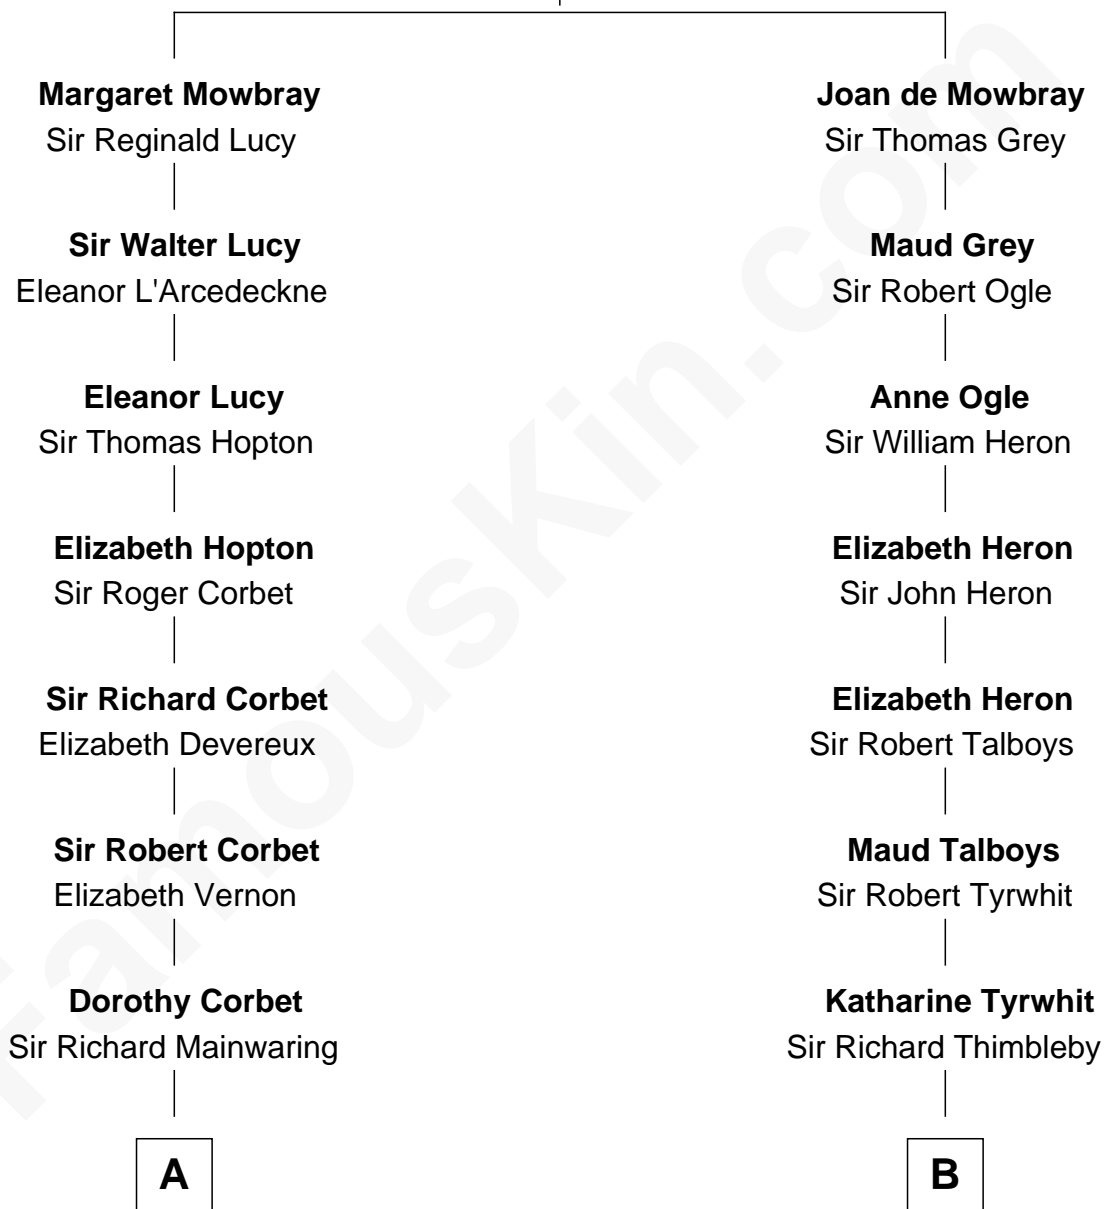

FamousKin.com

Relationship Chart of

Grover Cleveland

22nd and 24th U.S. President

17th cousin 3 times removed of

Anna Gunn

TV and Movie Actress

John de Mowbray
Elizabeth de Segrave

C

Luther N. Day

Ida McKinley Barber

Ida McKinley Day

Clemens Earl Gunn

Clemens Earl Gunn

Sharon Anna Kathryn Peters

Anna Gunn