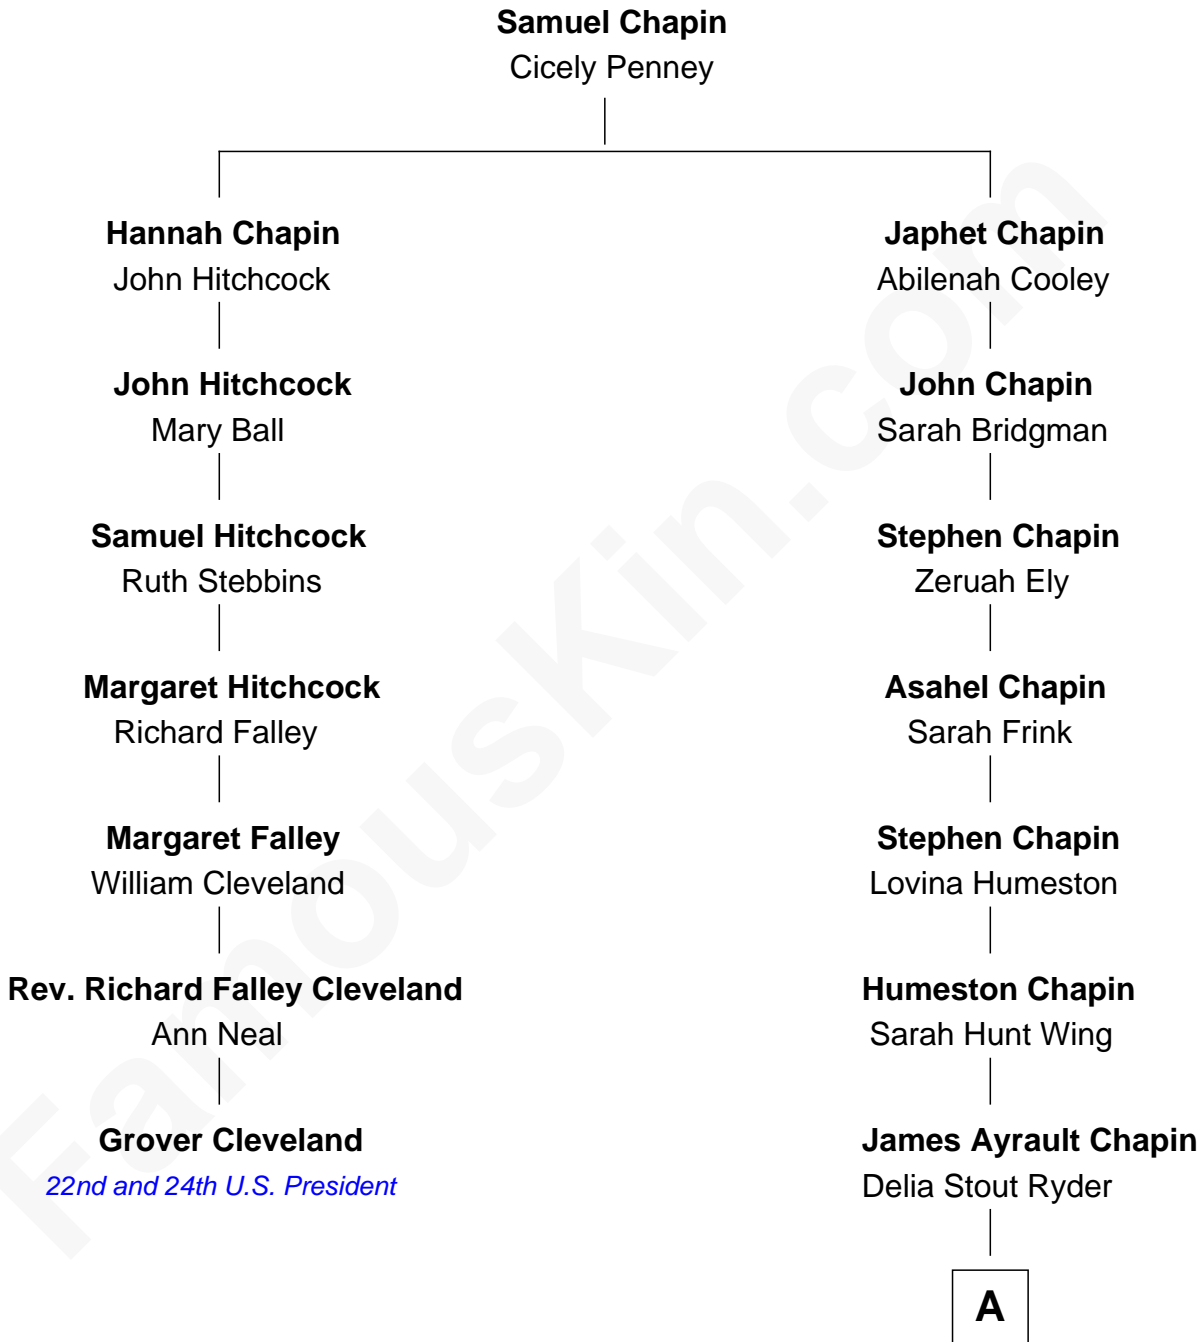

FamousKin.com

Relationship Chart of

Grover Cleveland

22nd and 24th U.S. President

6th cousin 3 times removed of

Harry Chapin

Singer and Songwriter

A

James Ormsbee Chapin

Abigail Beal Forbes

James Forbes Chapin

Jeanne Elspeth Burke

Harry Chapin

Singer and Songwriter

FamousKin.com