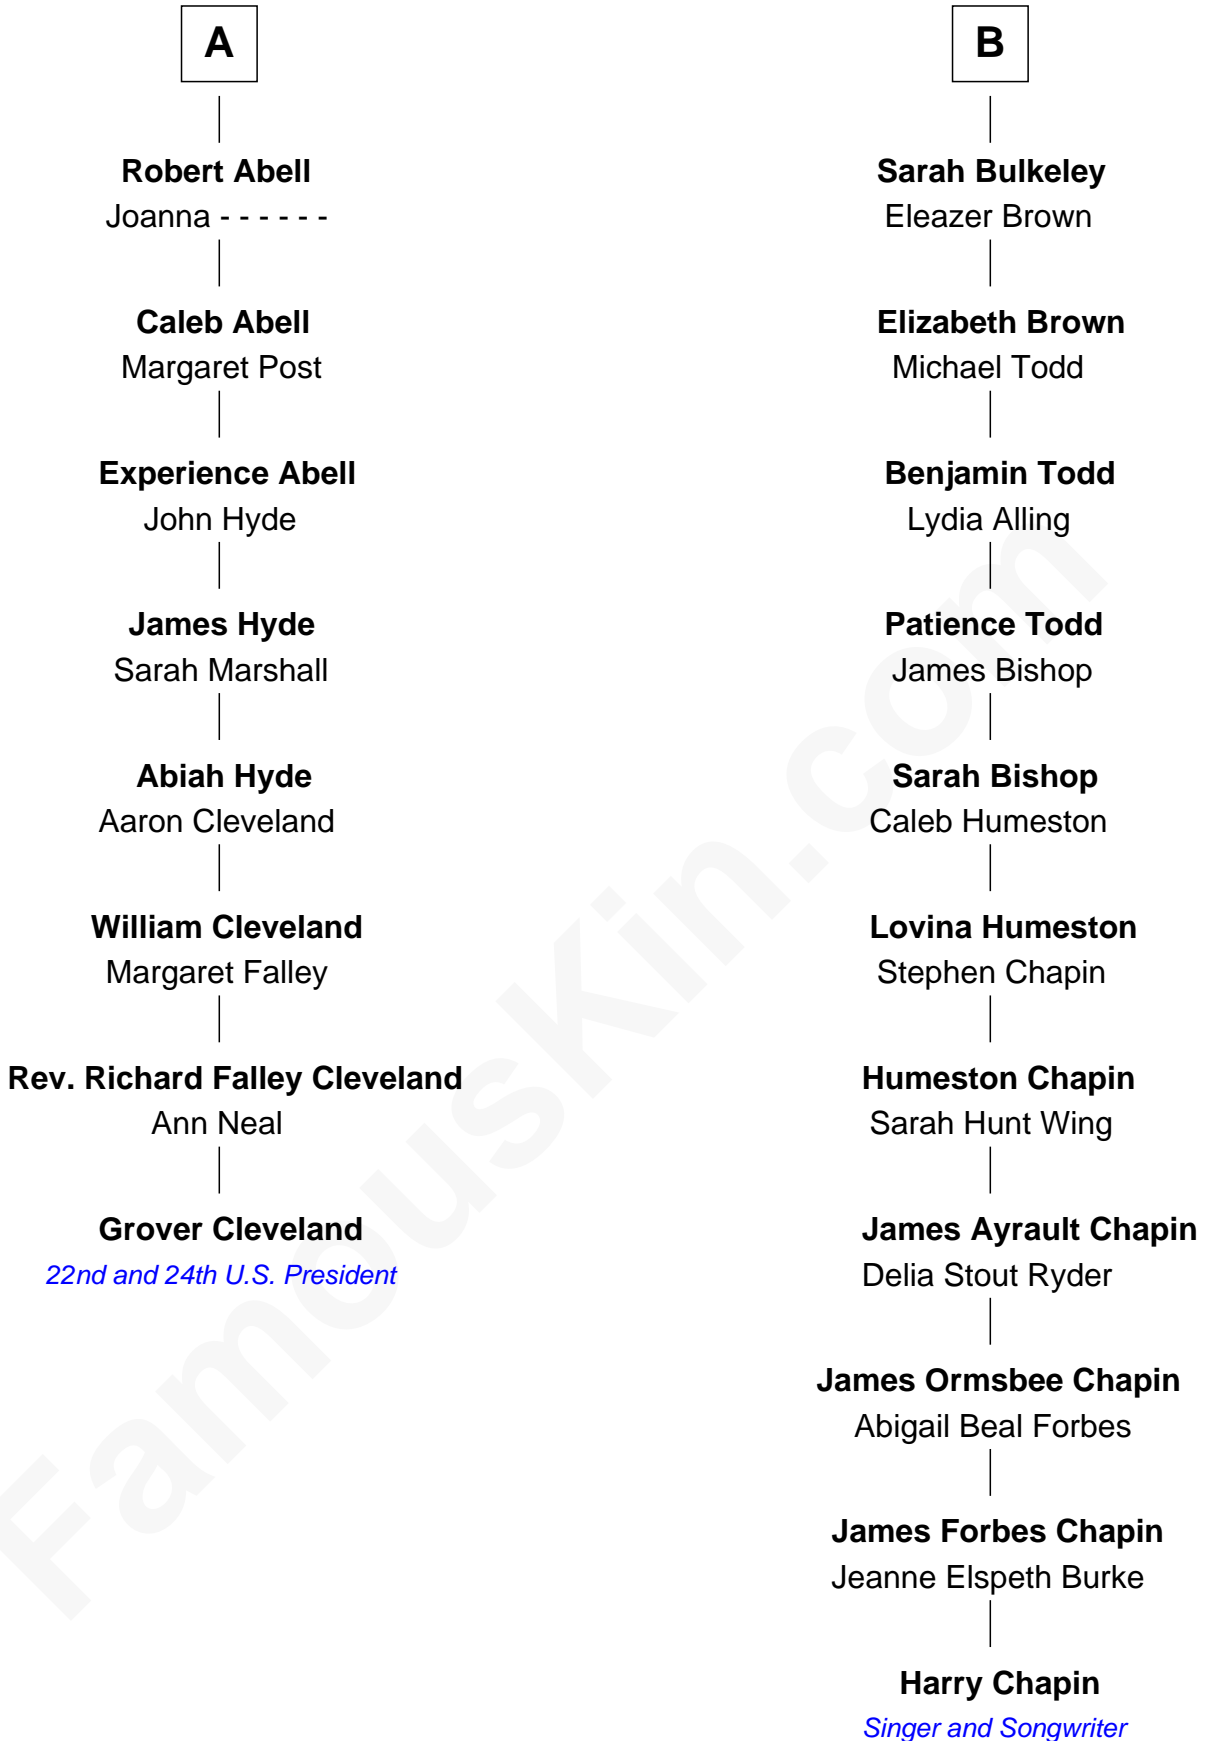

## Relationship Chart of

### Grover Cleveland

22nd and 24th U.S. President

14th cousin 3 times removed of

**Harry Chapin**

Singer and Songwriter

**Sir Robert Corbet**

Margaret - - - - -

Harry Chapin photo by [Larry D. Moore](#) (CC BY-SA 3.0)