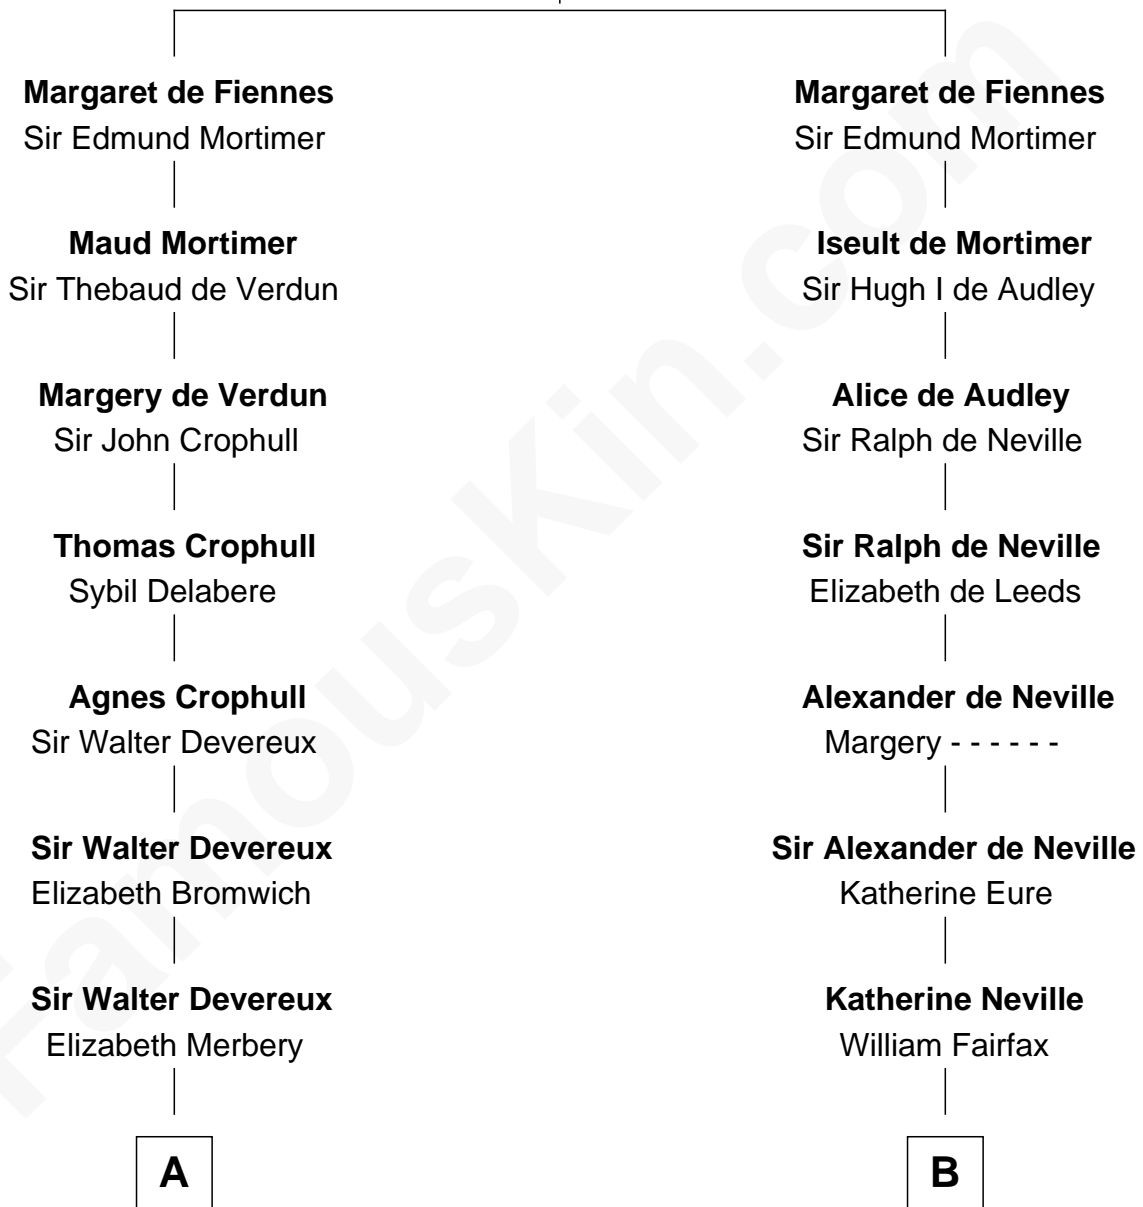

## Relationship Chart of

### Grover Cleveland

22nd and 24th U.S. President

17th cousin 4 times removed of

**Harriet Martineau**

Author of *The Hour and the Man*

**Sir William de Fiennes**

Blanche de Brienne

**C**

James Hyde  
Sarah Marshall

Abiah Hyde  
Aaron Cleveland

William Cleveland  
Margaret Falley

Rev. Richard Falley Cleveland  
Ann Neal

Grover Cleveland  
*22nd and 24th U.S. President*

FamousKin.com