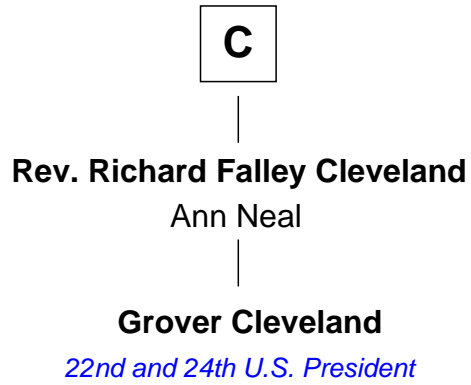

FamousKin.com

Relationship Chart of

Grover Cleveland

22nd and 24th U.S. President

15th cousin 3 times removed of

Harriet Martineau

Author of *The Hour and the Man*

FamousKin.com