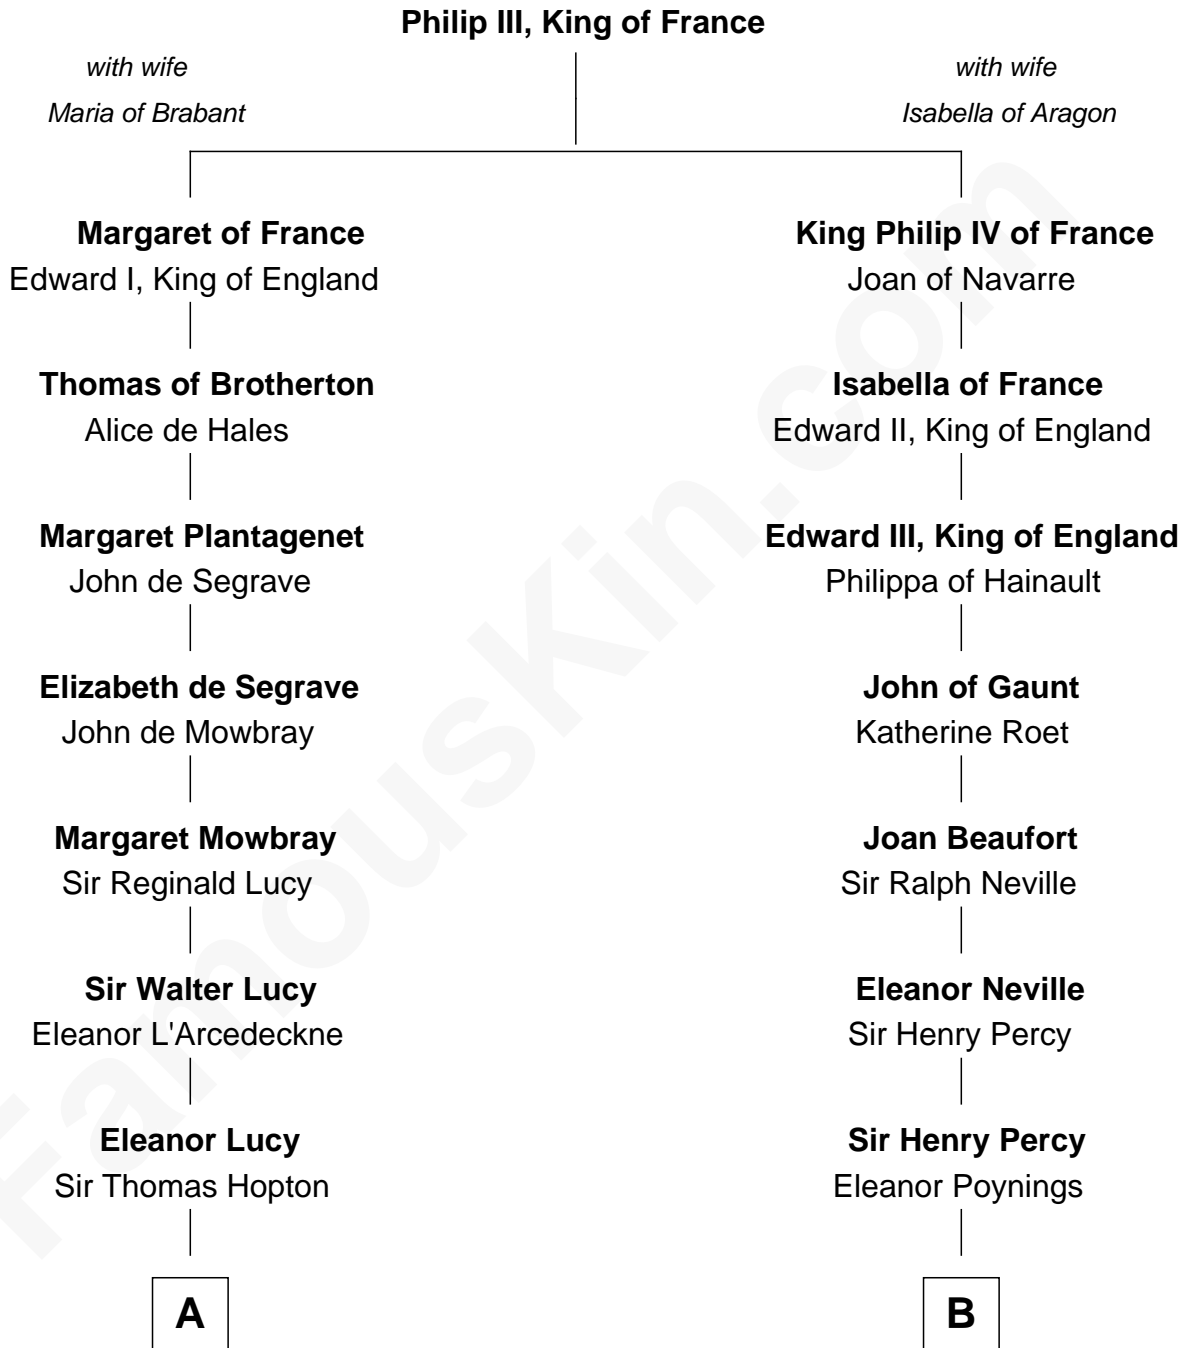

FamousKin.com

Relationship Chart of

Grover Cleveland

22nd and 24th U.S. President

17th cousin 4 times removed of

Harriet Martineau

Author of *The Hour and the Man*

C

James Hyde
Sarah Marshall

Abiah Hyde
Aaron Cleveland

William Cleveland
Margaret Falley

Rev. Richard Falley Cleveland
Ann Neal

Grover Cleveland
22nd and 24th U.S. President

FamousKin.com