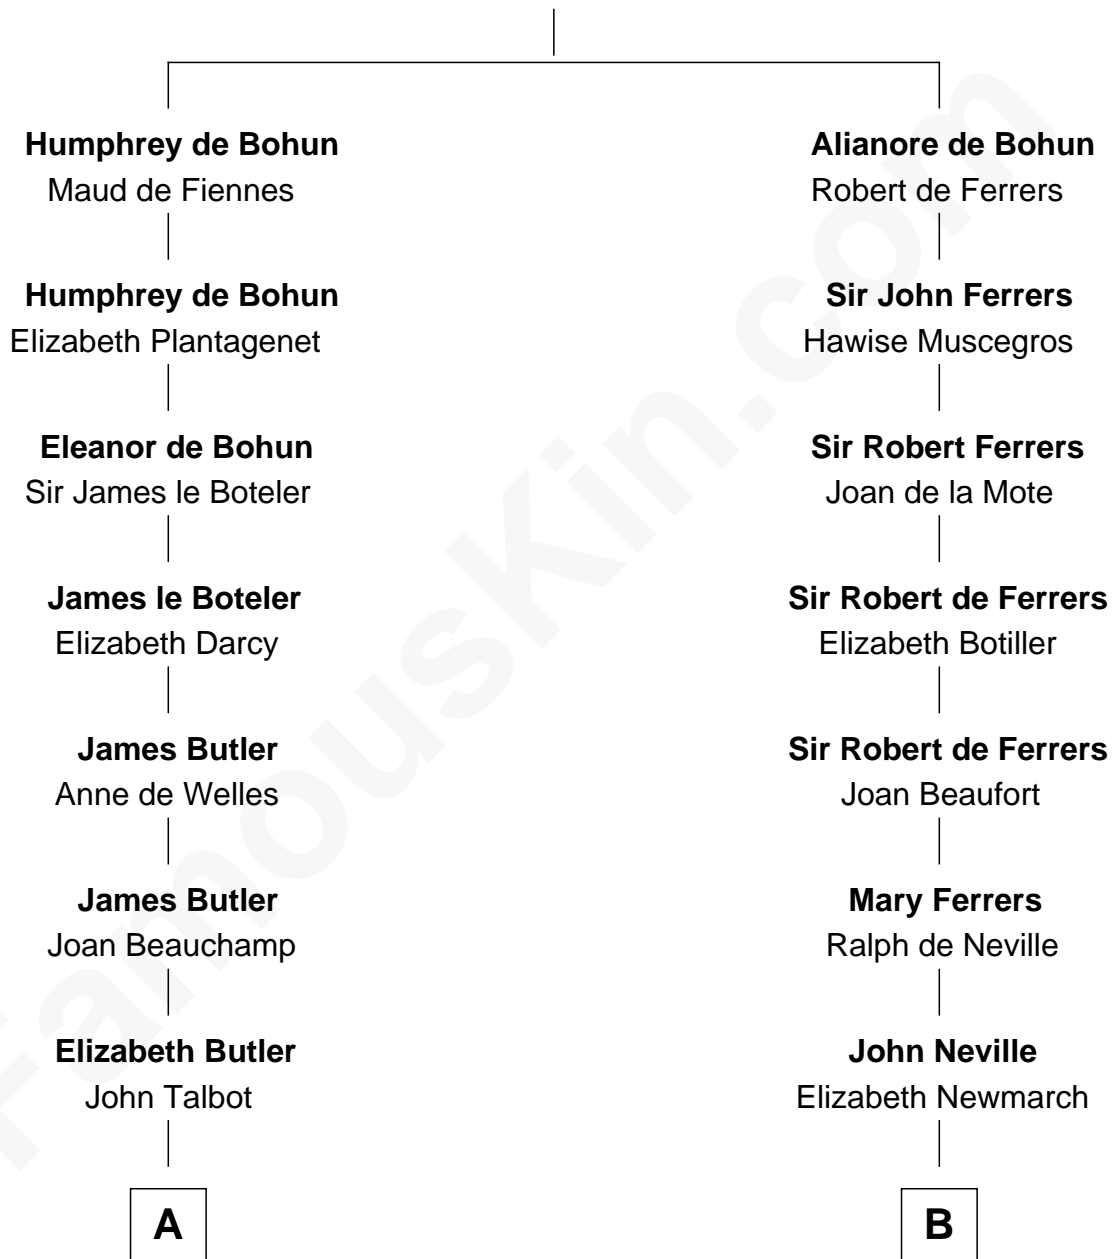

Sir Humphrey de Bohun

Eleanor de Braiose