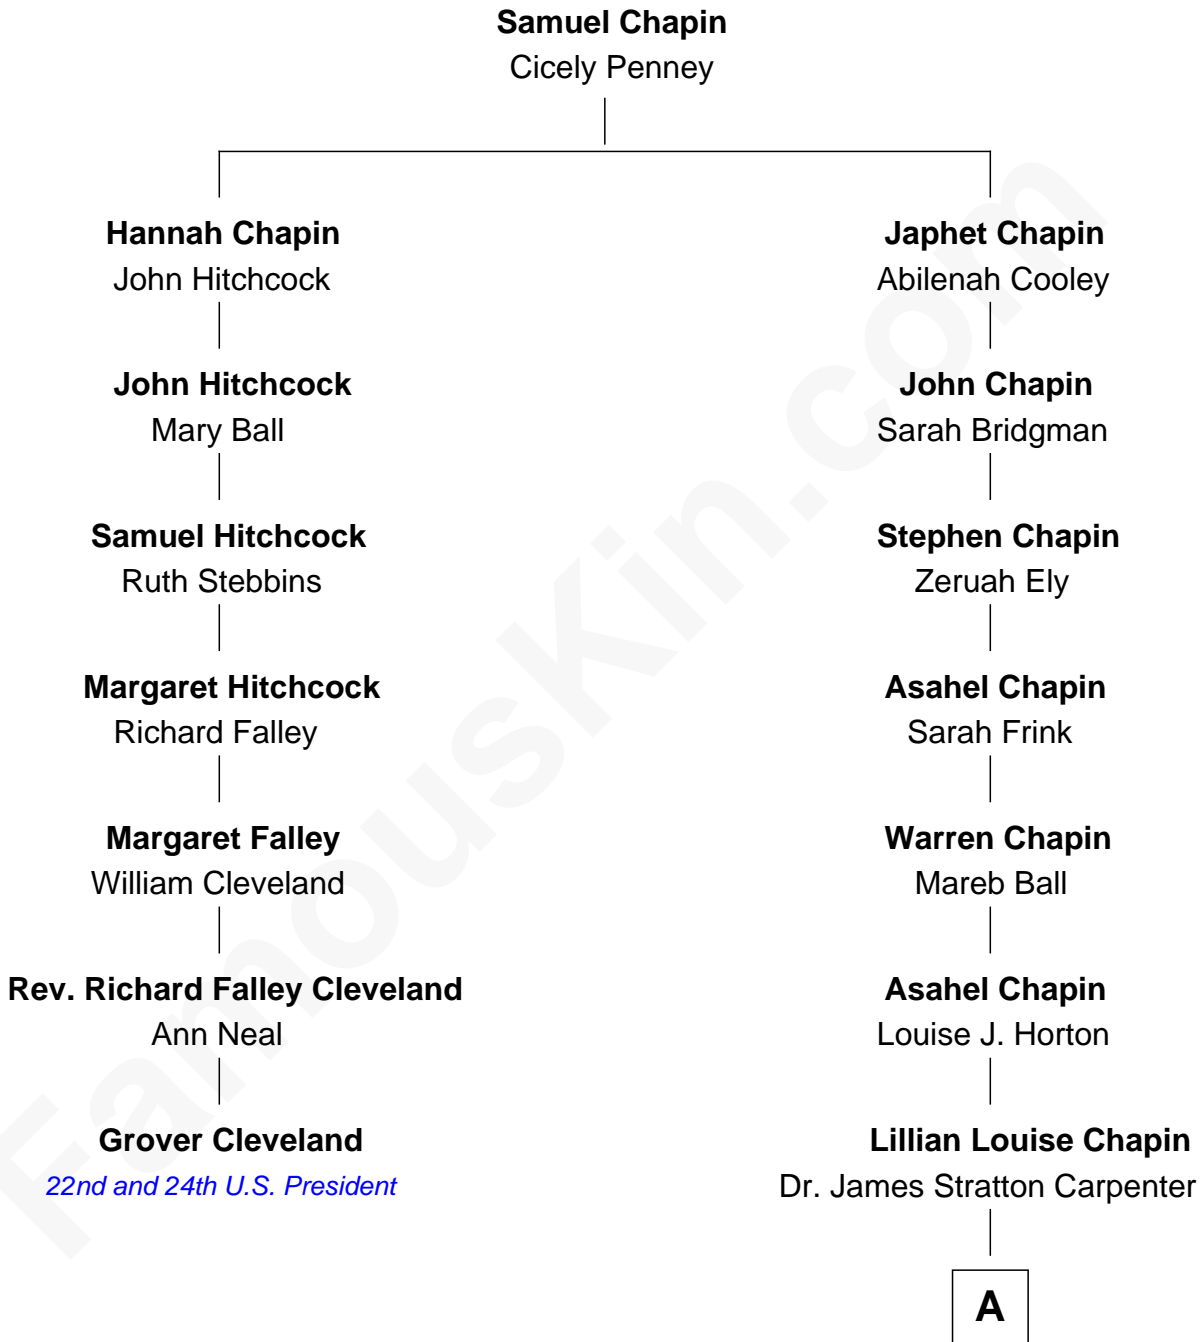

FamousKin.com

Relationship Chart of

Grover Cleveland

22nd and 24th U.S. President

6th cousin 3 times removed of

Mary Chapin Carpenter

Singer and Songwriter

A

—
Chapin Carpenter

Ruth Smythe

—
Chapin Carpenter

Mary Bowie Robertson

—
Mary Chapin Carpenter

Singer and Songwriter

FamousKin.com