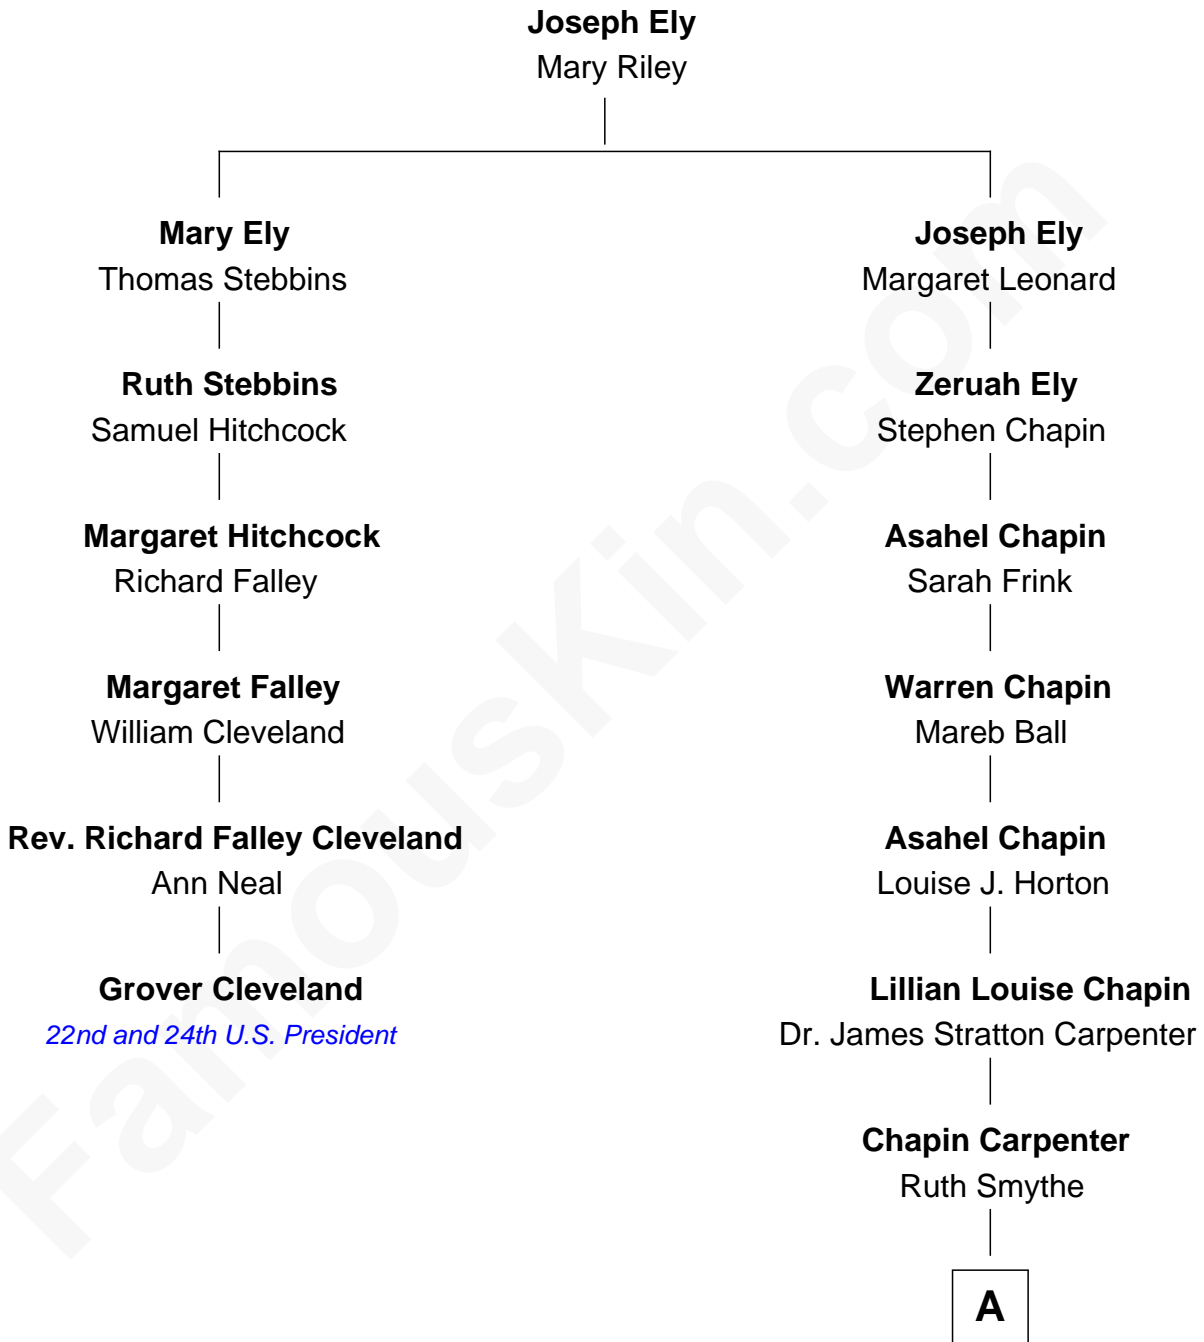

FamousKin.com

Relationship Chart of

Grover Cleveland

22nd and 24th U.S. President

5th cousin 3 times removed of

Mary Chapin Carpenter

Singer and Songwriter

A

Chapin Carpenter
Mary Bowie Robertson

Mary Chapin Carpenter
Singer and Songwriter

FamousKin.com