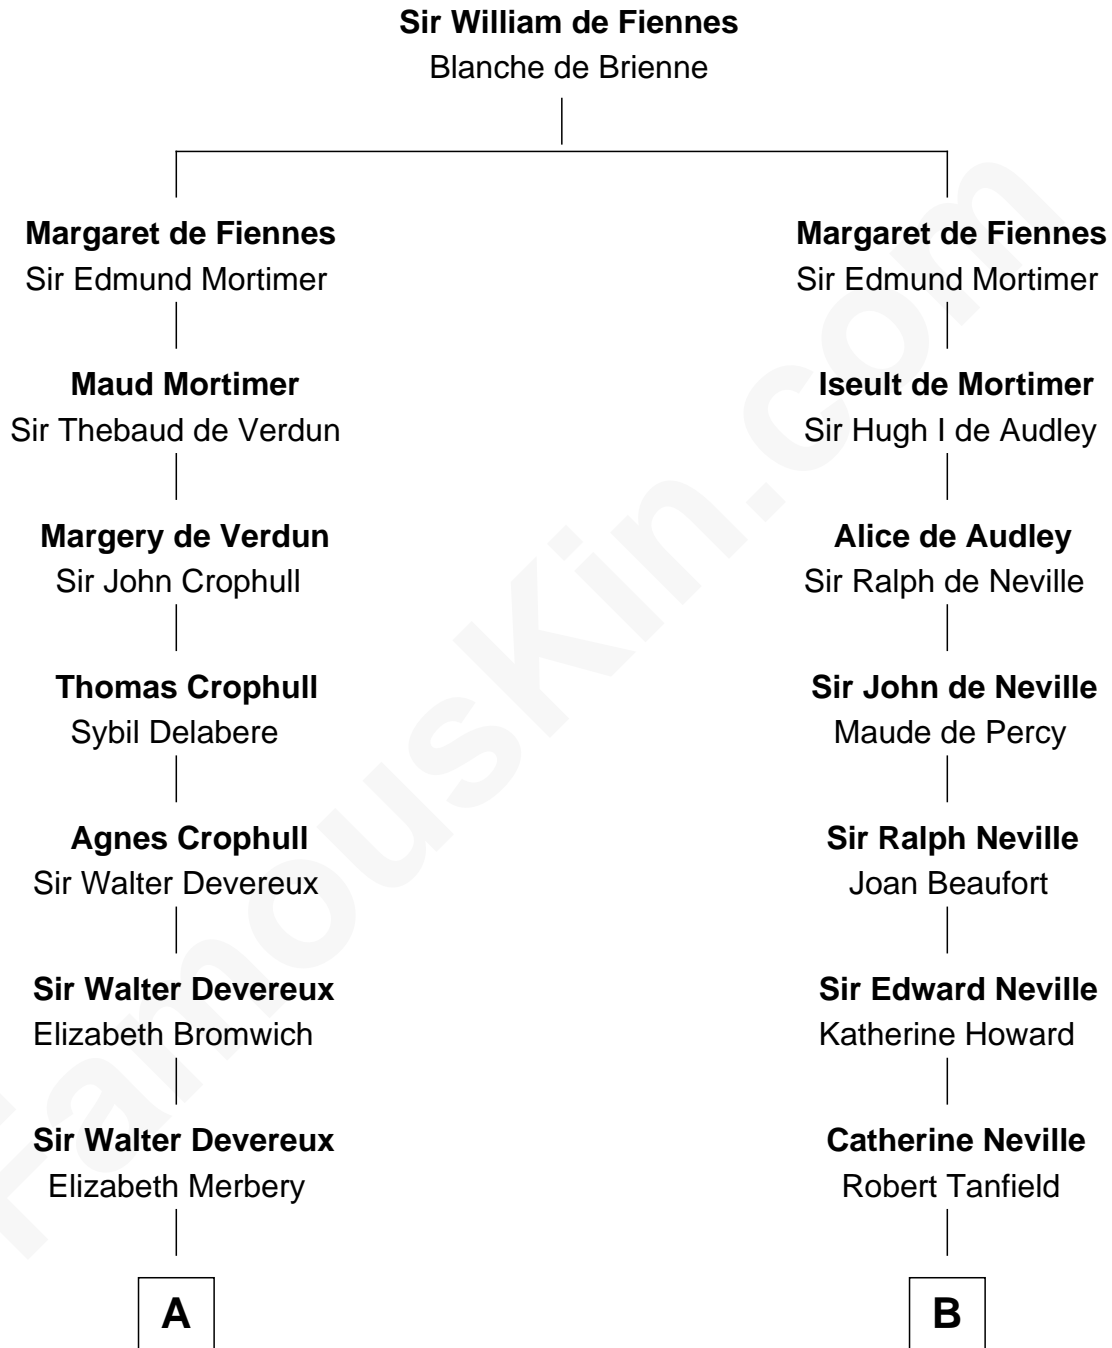

FamousKin.com

Relationship Chart of

Grover Cleveland

22nd and 24th U.S. President

17th cousin 4 times removed of

John Marshall

4th Chief Justice of the U.S. Supreme Court

C

James Hyde
Sarah Marshall

Abiah Hyde
Aaron Cleveland

William Cleveland
Margaret Falley

Rev. Richard Falley Cleveland
Ann Neal

Grover Cleveland
22nd and 24th U.S. President

FamousKin.com