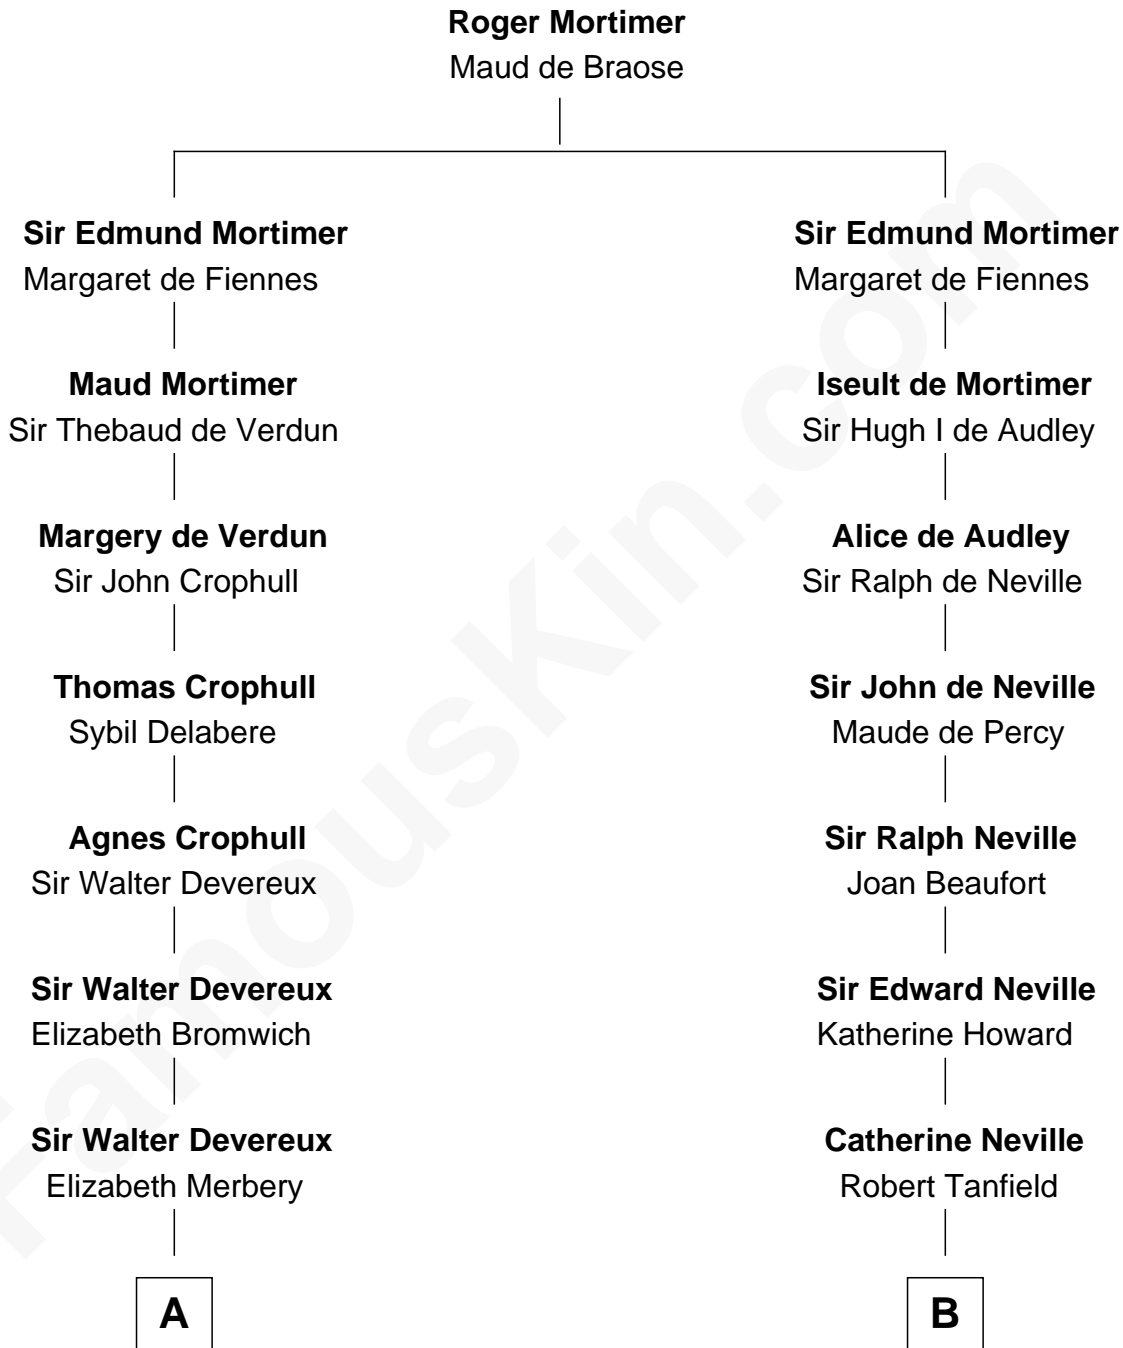

FamousKin.com

Relationship Chart of

Grover Cleveland

22nd and 24th U.S. President

17th cousin 4 times removed of

John Marshall

4th Chief Justice of the U.S. Supreme Court

C

James Hyde
Sarah Marshall

Abiah Hyde
Aaron Cleveland

William Cleveland
Margaret Falley

Rev. Richard Falley Cleveland
Ann Neal

Grover Cleveland
22nd and 24th U.S. President

FamousKin.com