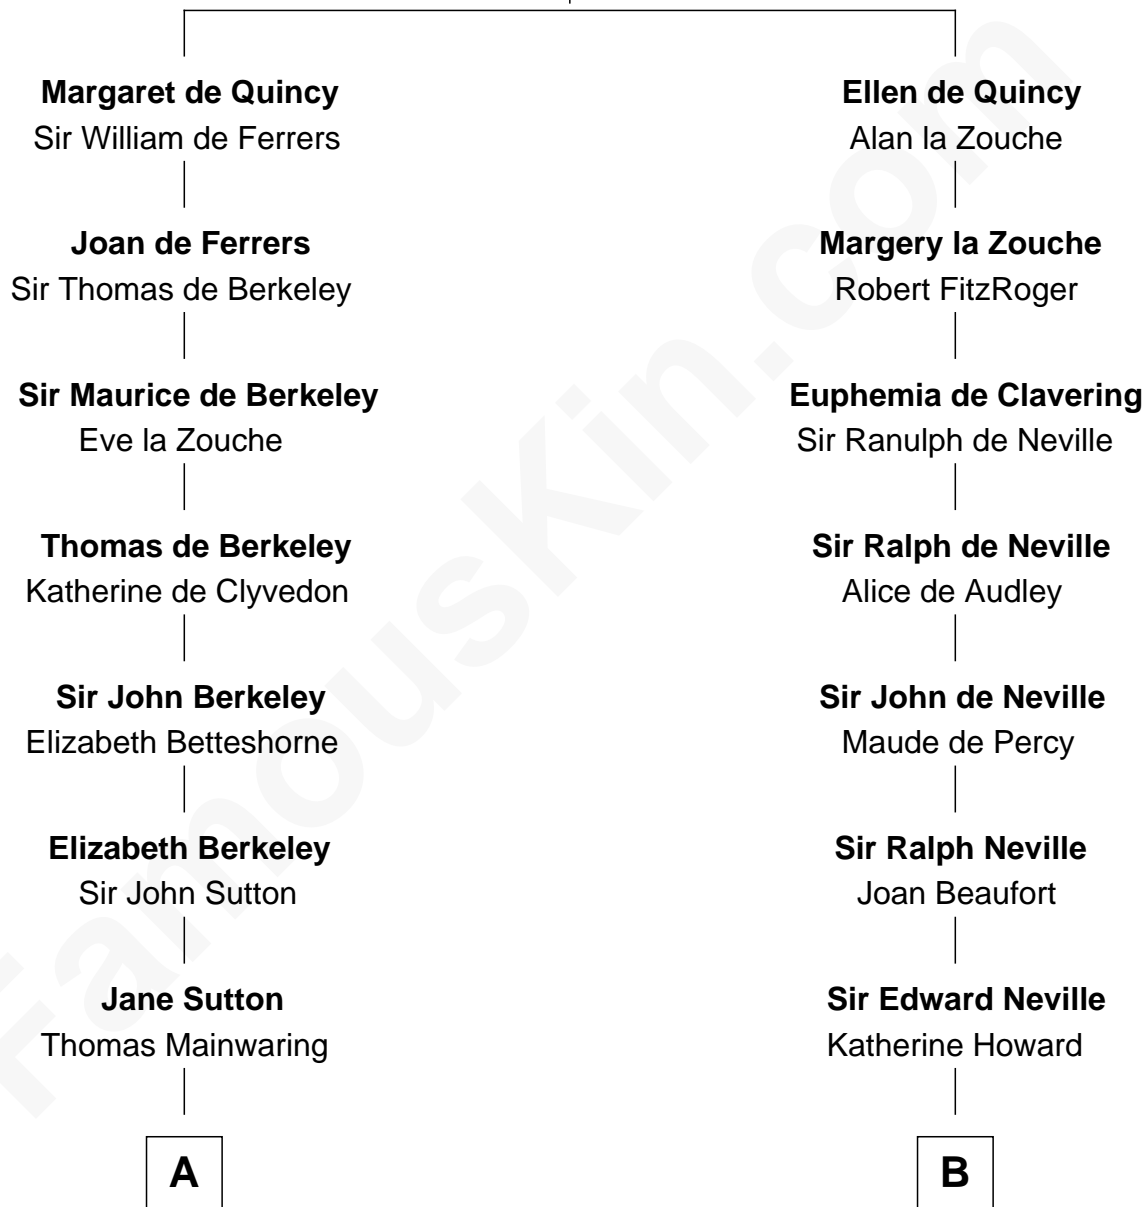

FamousKin.com

Relationship Chart of

Grover Cleveland

22nd and 24th U.S. President

18th cousin of

John Marshall

4th Chief Justice of the U.S. Supreme Court

Sir Roger de Quincy
Helen of Galloway

C

Rev. Richard Falley Cleveland

Ann Neal

Grover Cleveland

22nd and 24th U.S. President

D

Mary Randolph Keith

Col. Thomas Marshall