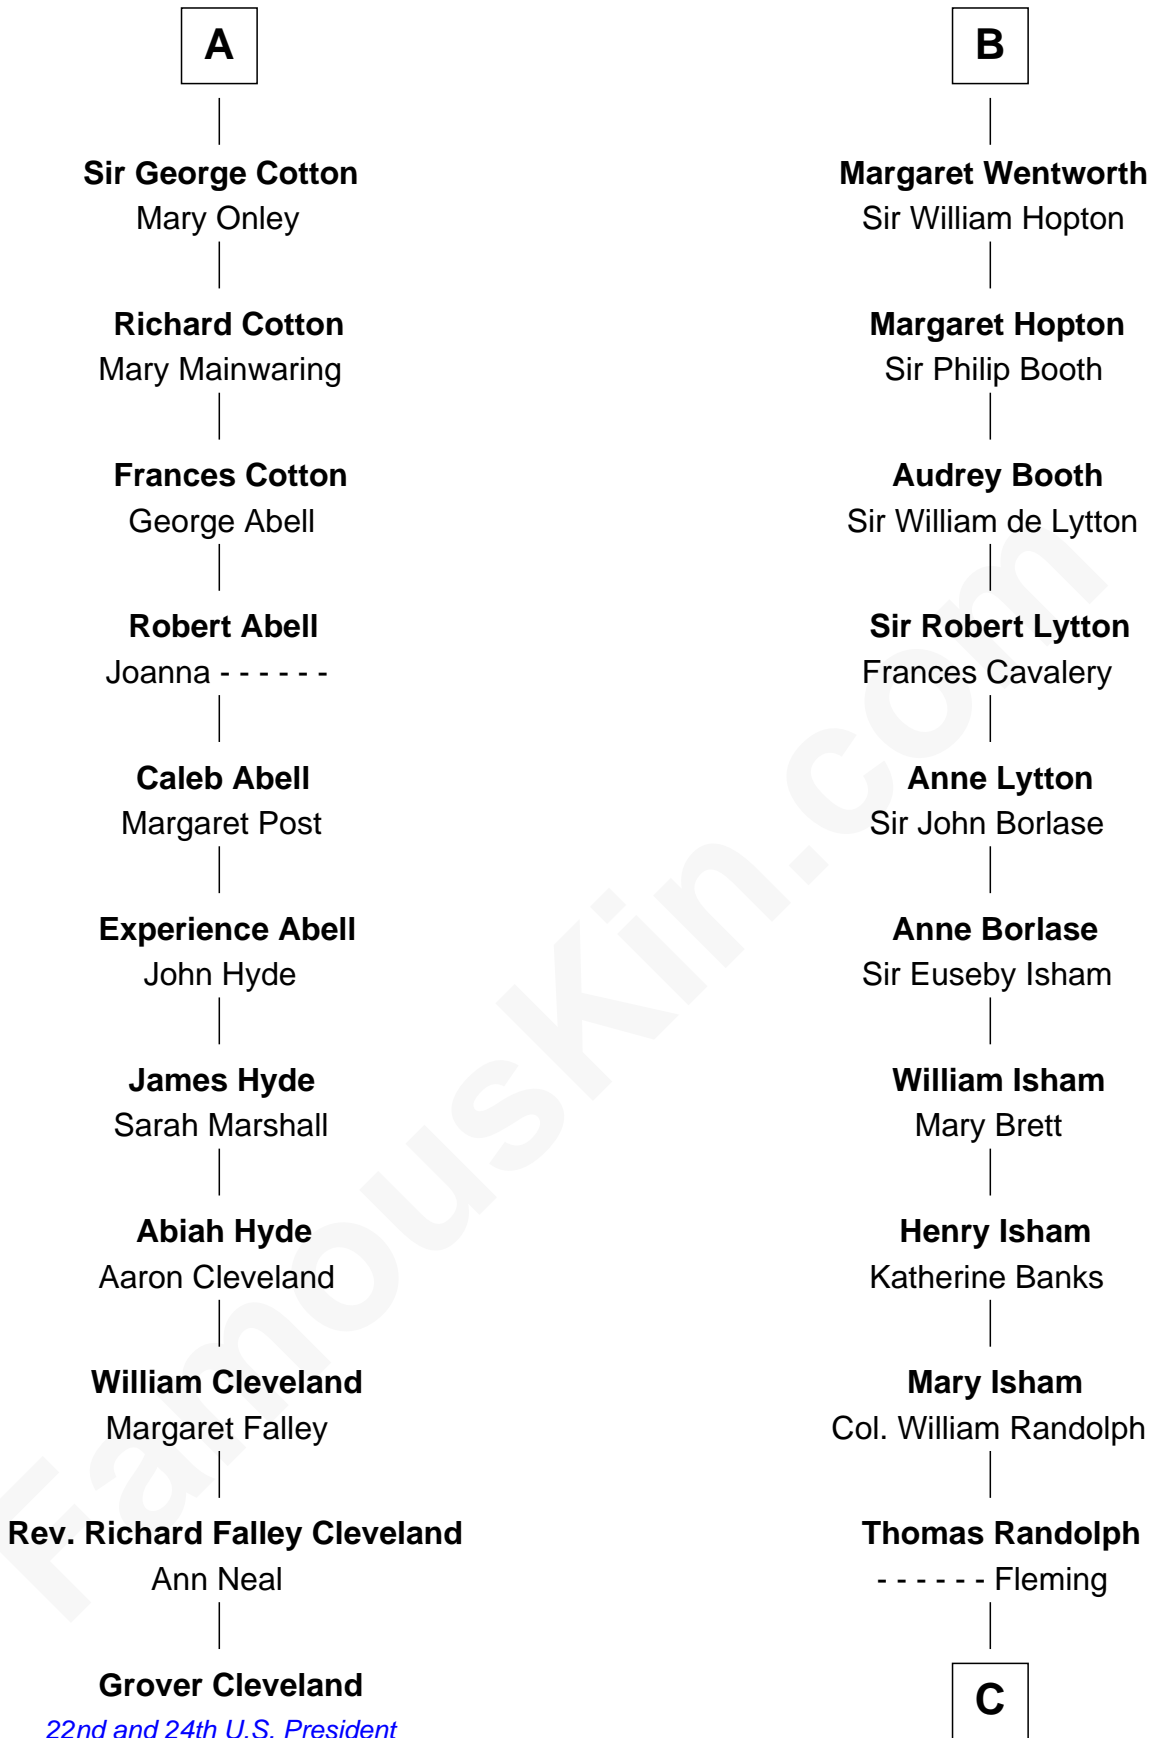

## Relationship Chart of

### Grover Cleveland

22nd and 24th U.S. President

17th cousin 2 times removed of

### John Marshall

4th Chief Justice of the U.S. Supreme Court

**C**

—  
**Mary Isham Randolph**

Rev. James Keith

—  
**Mary Randolph Keith**

Col. Thomas Marshall

—  
**John Marshall**