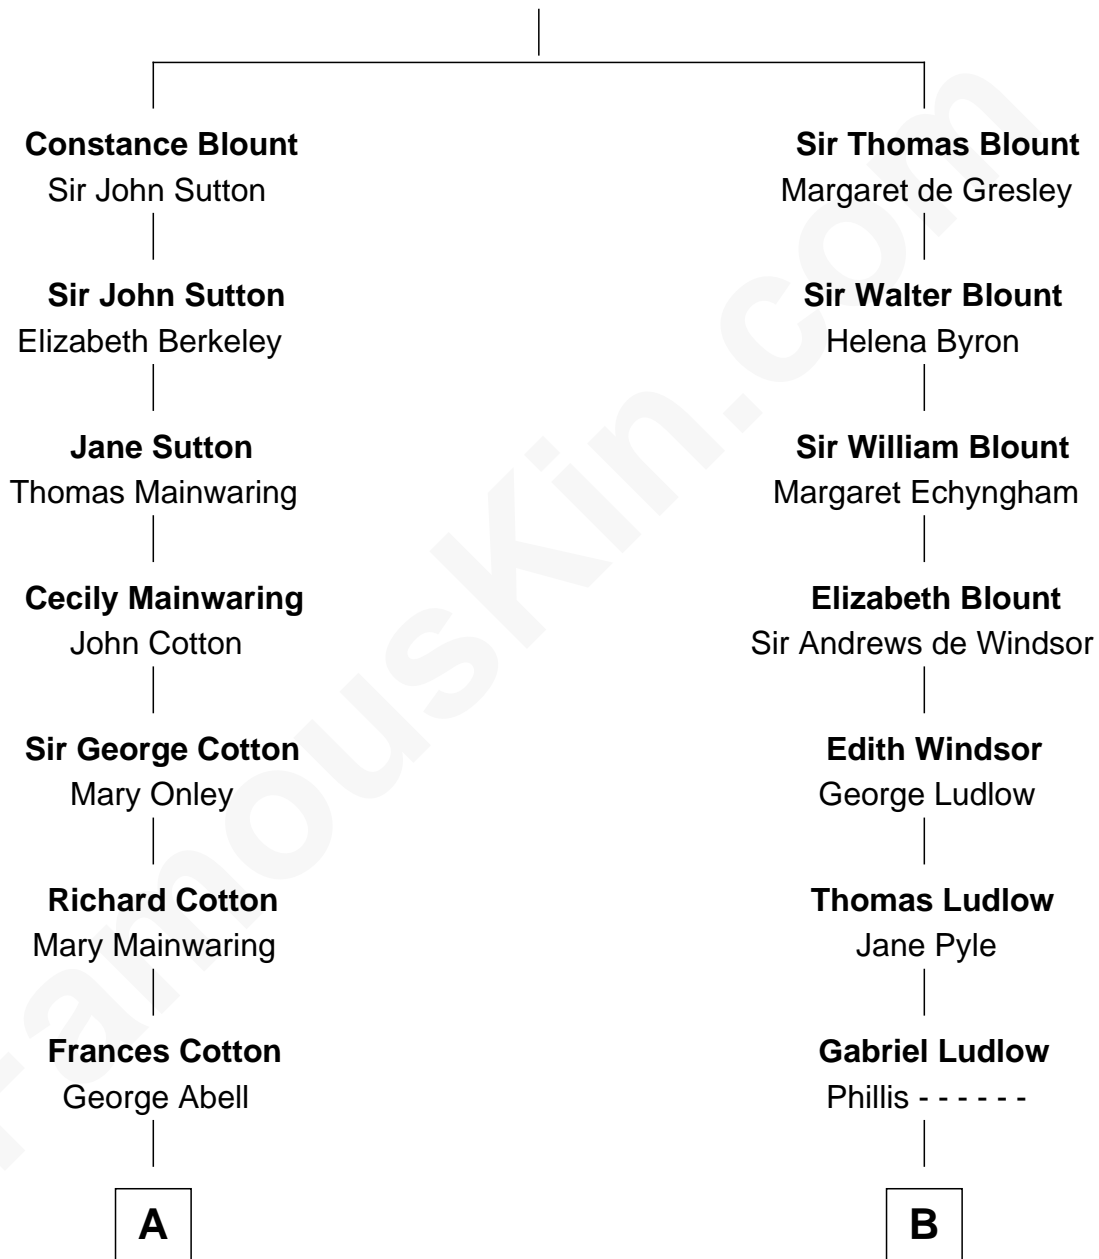

FamousKin.com
Relationship Chart of
Grover Cleveland

22nd and 24th U.S. President

14th cousin 4 times removed of

Edward Norton
Movie Actor

Sir Walter Blount
 Sancha de Ayala

C

Edward Mower Norton

Lydia Robinson Rouse