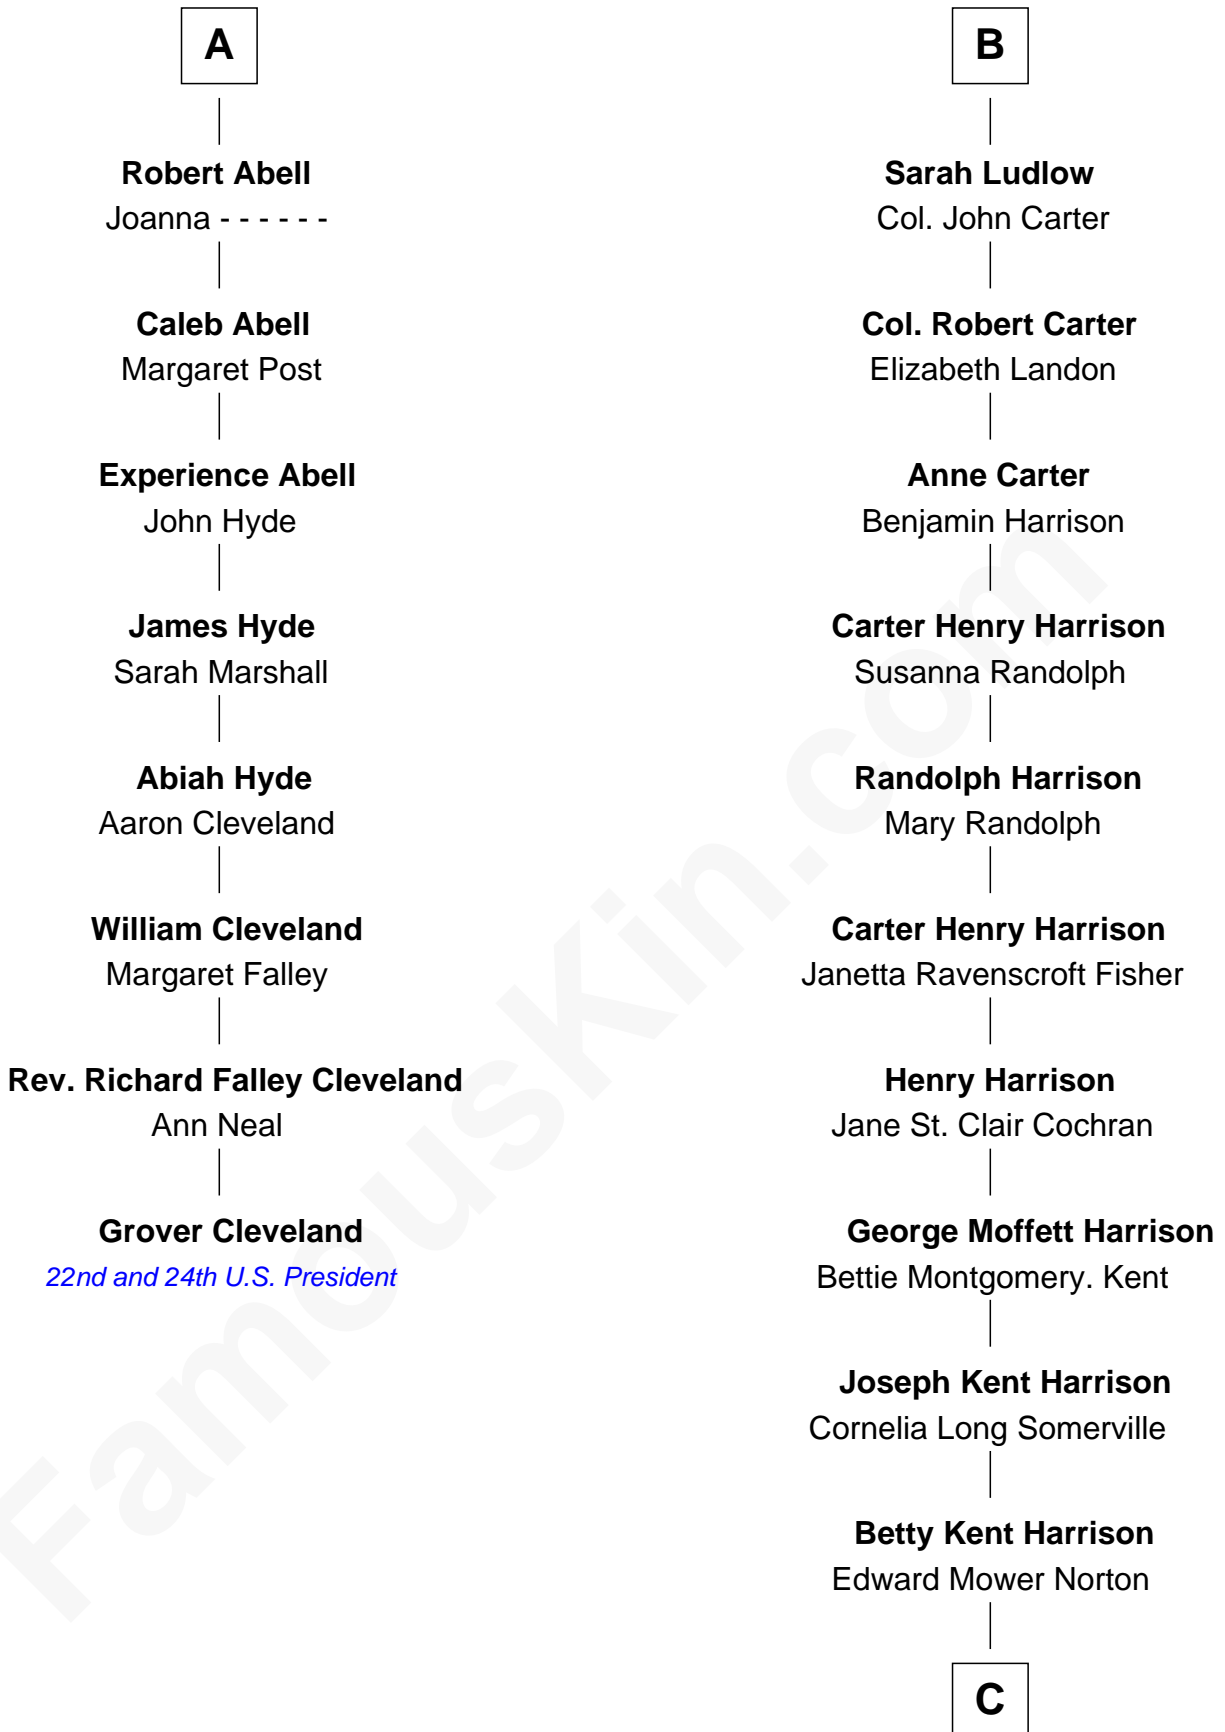

FamousKin.com
Relationship Chart of
Grover Cleveland

22nd and 24th U.S. President

14th cousin 4 times removed of

Edward Norton
Movie Actor

Sir Walter Blount
 Sancha de Ayala

C

Edward Mower Norton

Lydia Robinson Rouse

Edward Norton

Movie Actor

FamousKin.com