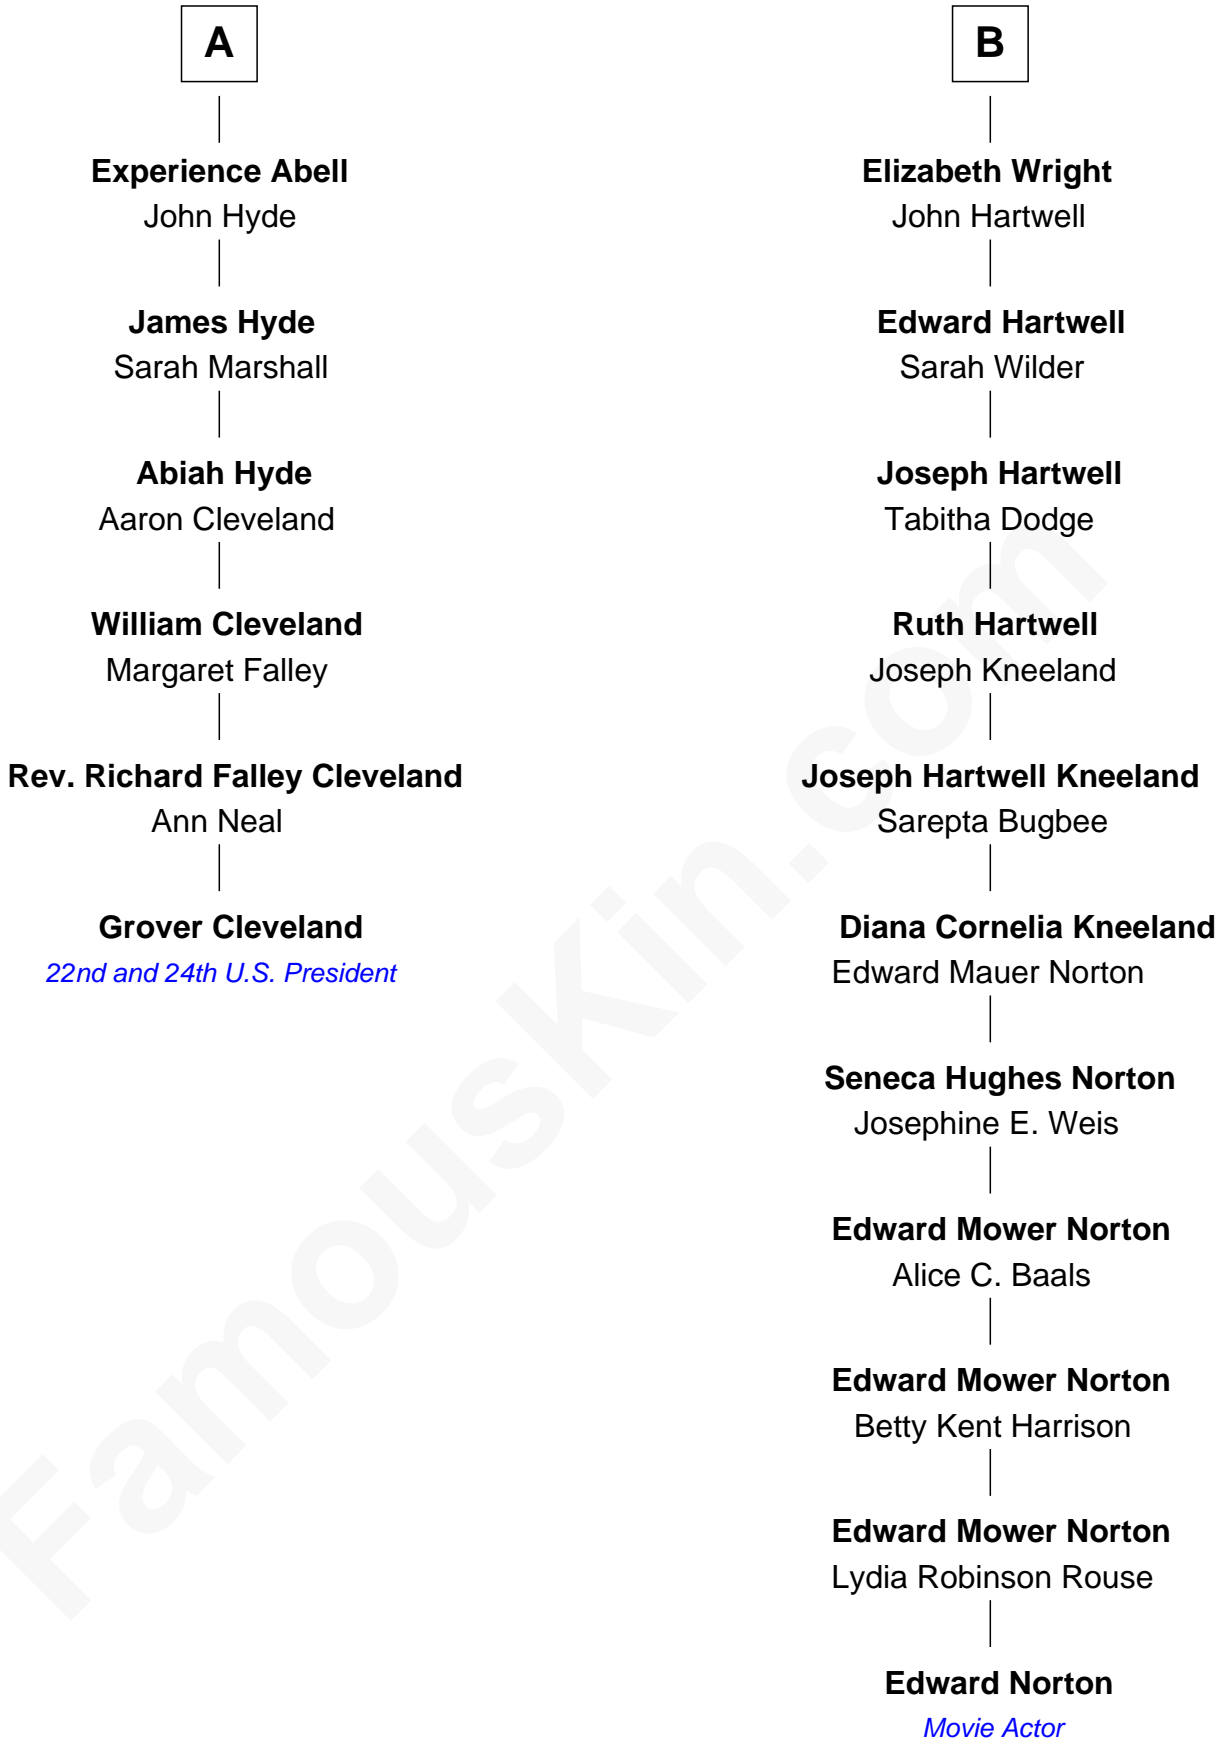

## Relationship Chart of

### Grover Cleveland

22nd and 24th U.S. President

12th cousin 5 times removed of

**Edward Norton**

Movie Actor

Edward Norton photo by [David Shankbone](#) (CC BY 3.0)