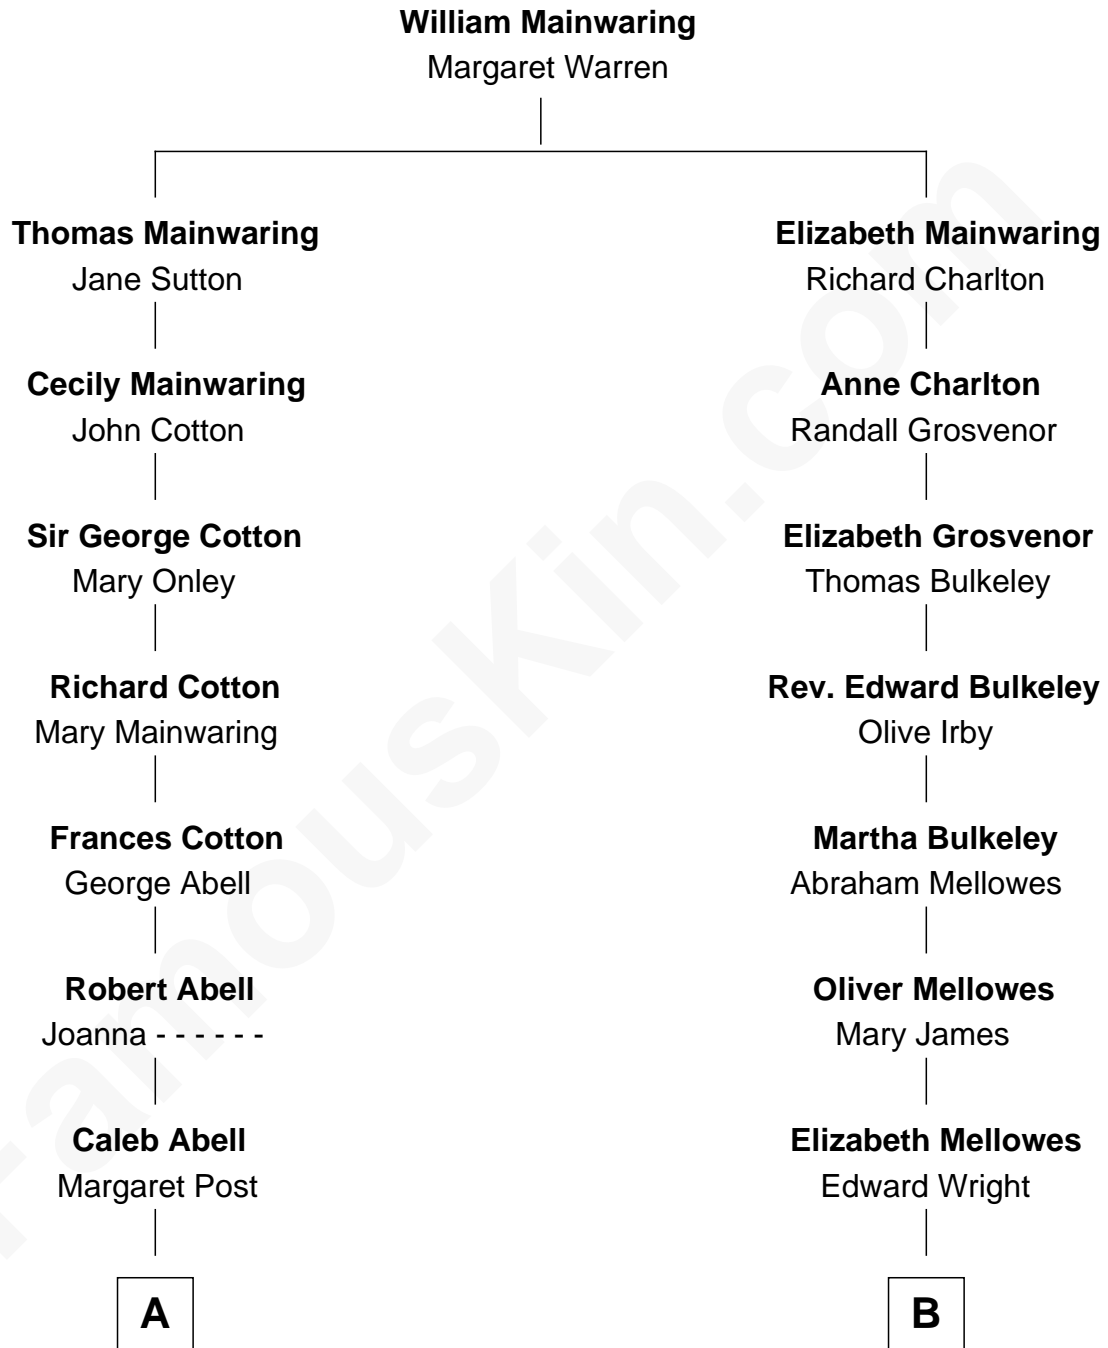

## Relationship Chart of

### Grover Cleveland

22nd and 24th U.S. President

12th cousin 5 times removed of

**Edward Norton**

Movie Actor

Edward Norton photo by [David Shankbone](#) (CC BY 3.0)