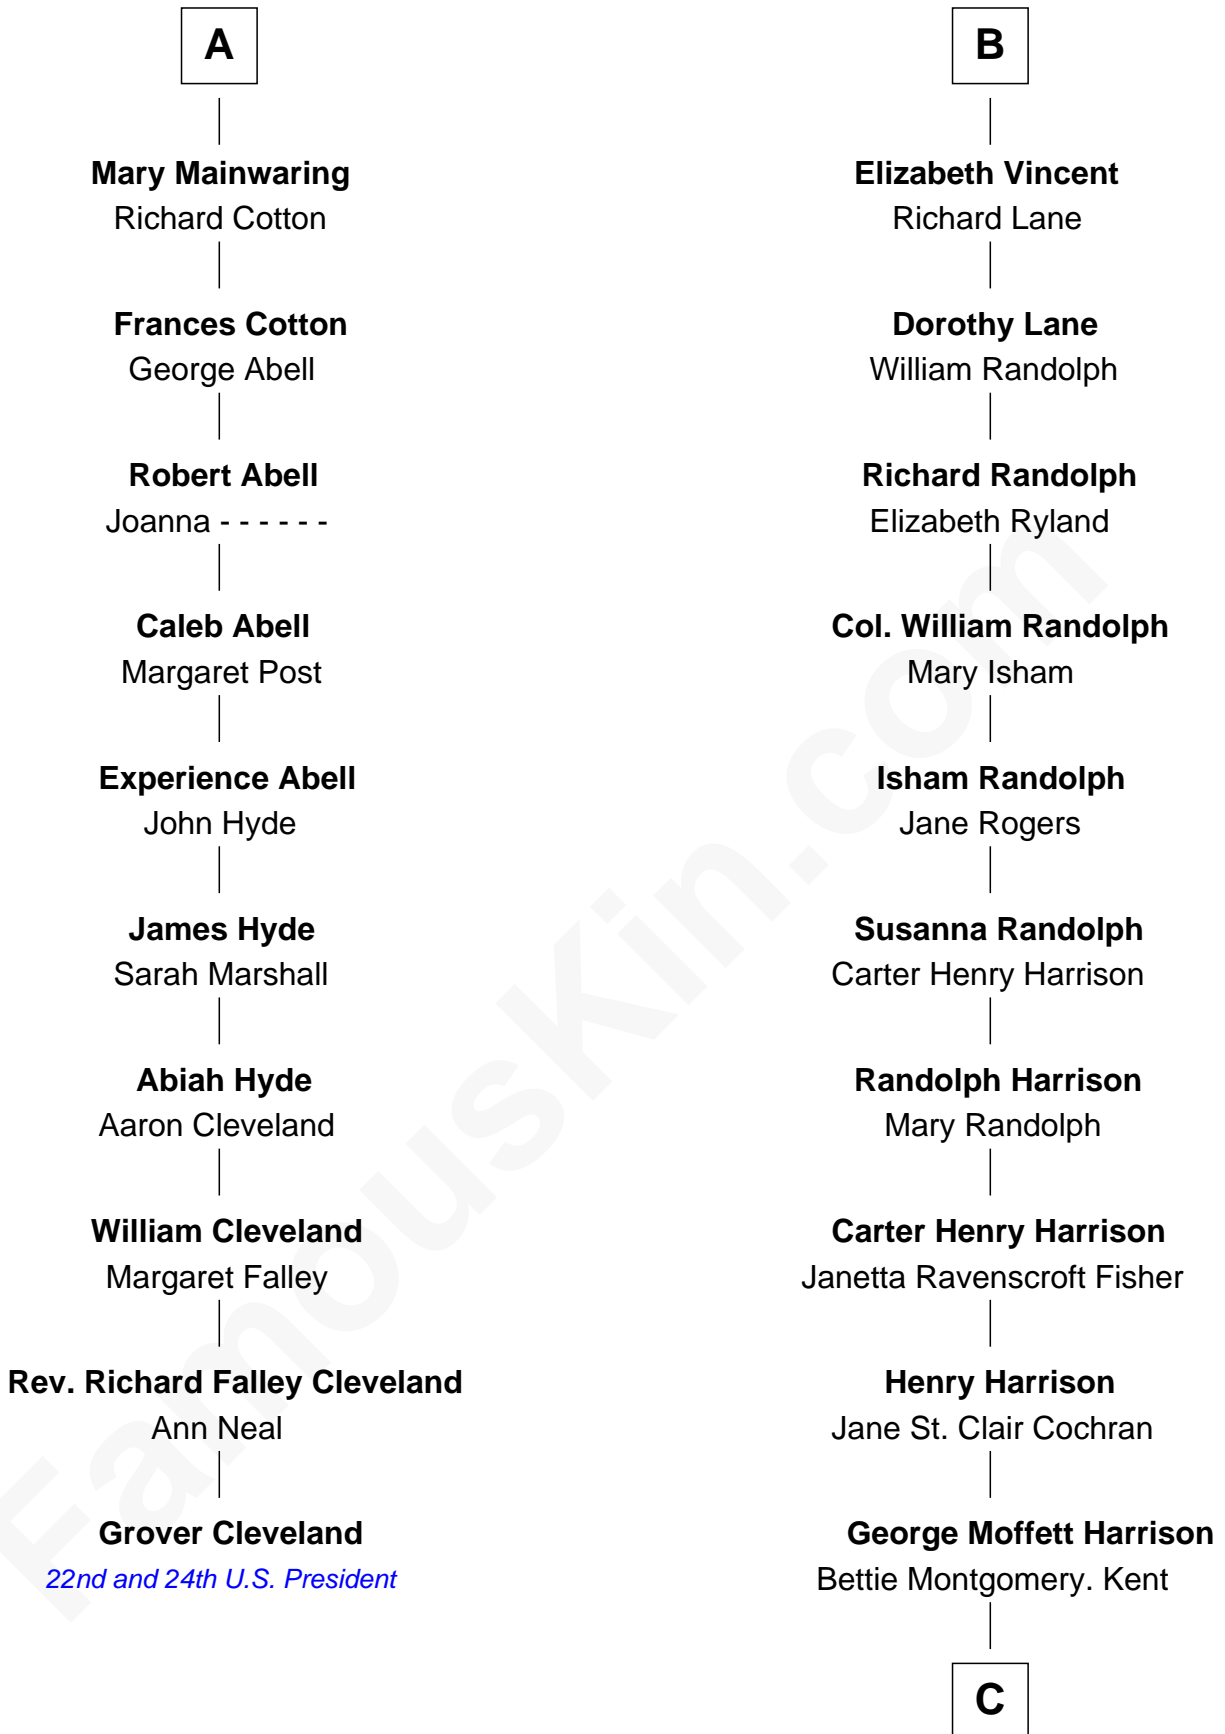

## Relationship Chart of

### Grover Cleveland

22nd and 24th U.S. President

16th cousin 4 times removed of

**Edward Norton**

Movie Actor

**Sir Richard Fitzalan**

Elizabeth de Bohun

**C**

**Joseph Kent Harrison**  
Cornelia Long Somerville

**Betty Kent Harrison**  
Edward Mower Norton

**Edward Mower Norton**  
Lydia Robinson Rouse

**Edward Norton**  
*Movie Actor*