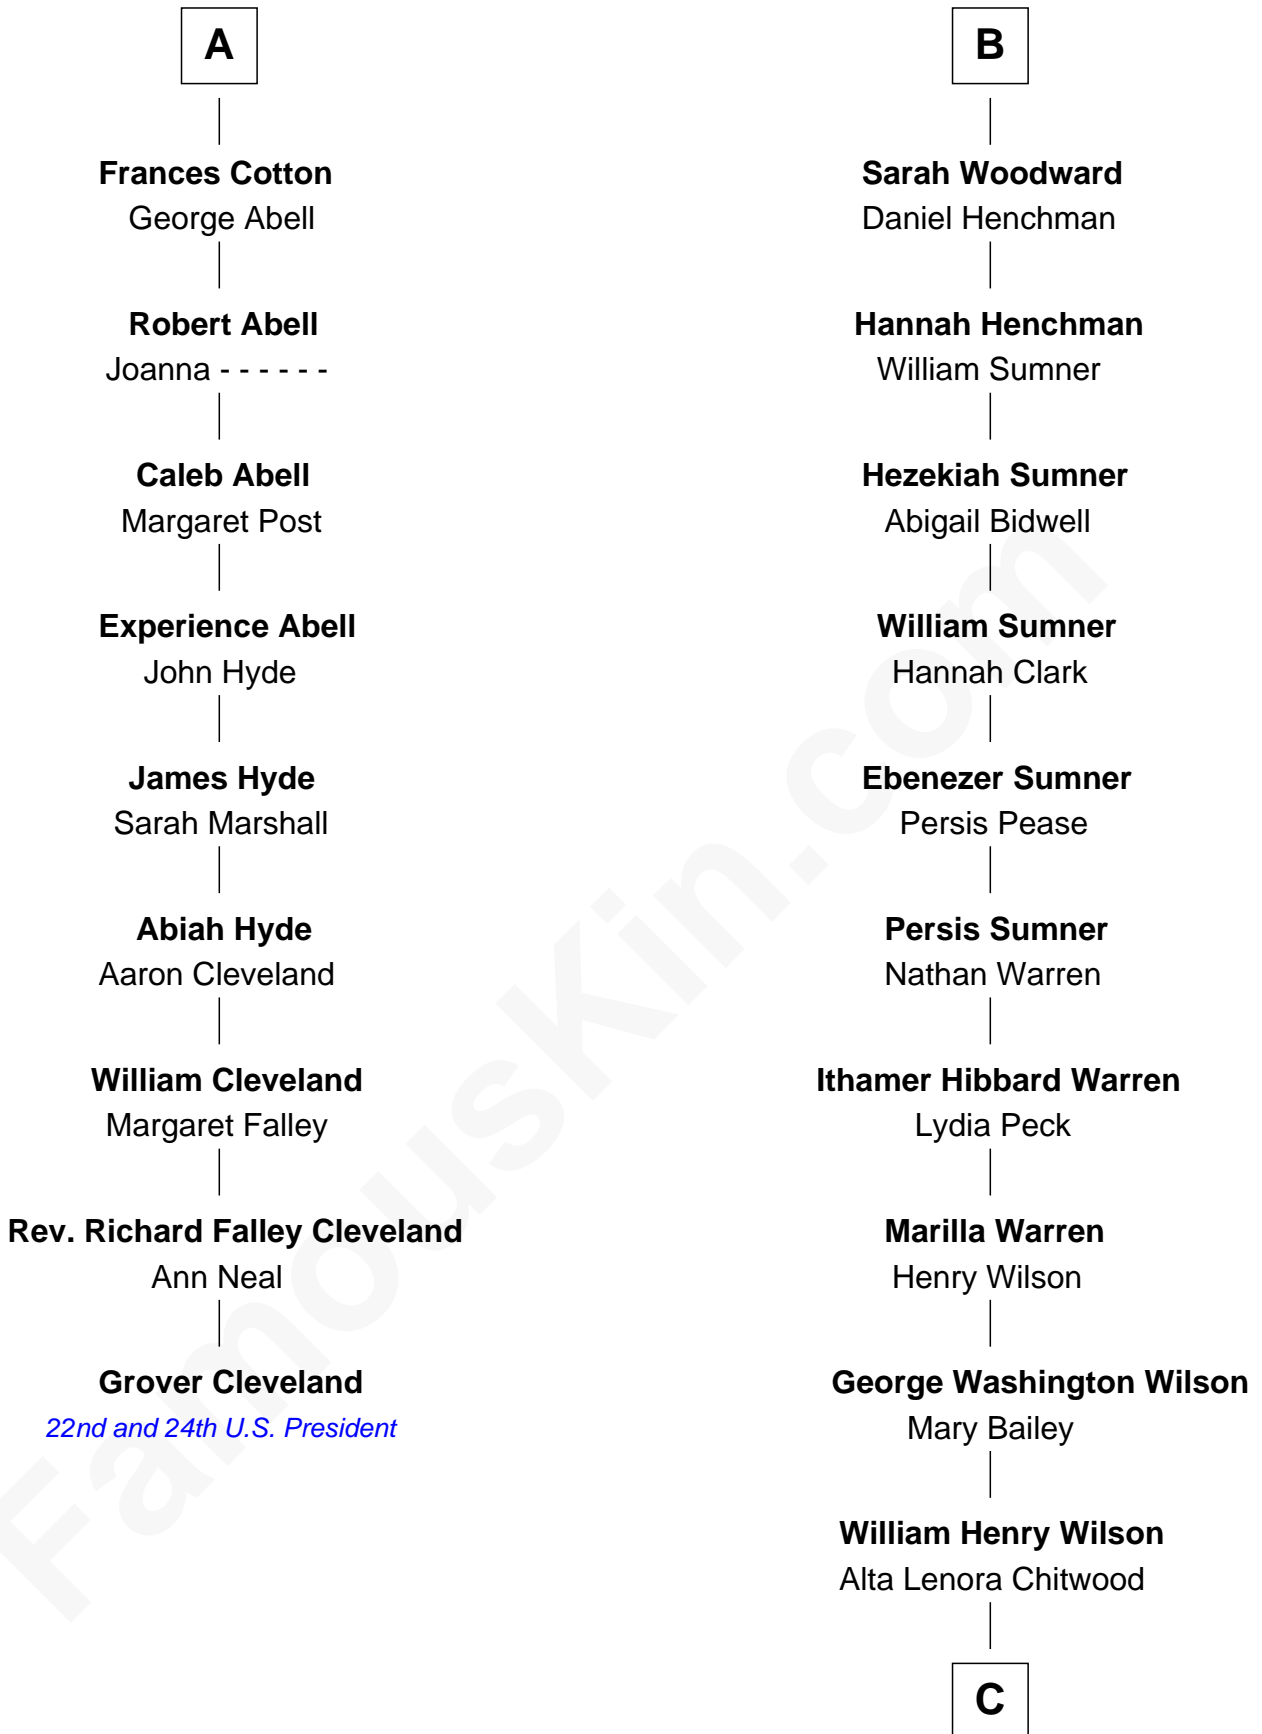

## Relationship Chart of

### Grover Cleveland

22nd and 24th U.S. President

15th cousin 5 times removed of

**Kevin Love**

NBA All-Star Player

**Sir Walter Devereux**

Elizabeth Bromwich

**C**

**William Coral Wilson**

Edith Sophia Sthole

**Emily Glee Wilson**

Edward Milton Love

**Stanley Sthole Love**

Karen McCartney

**Kevin Love**

*NBA All-Star Player*