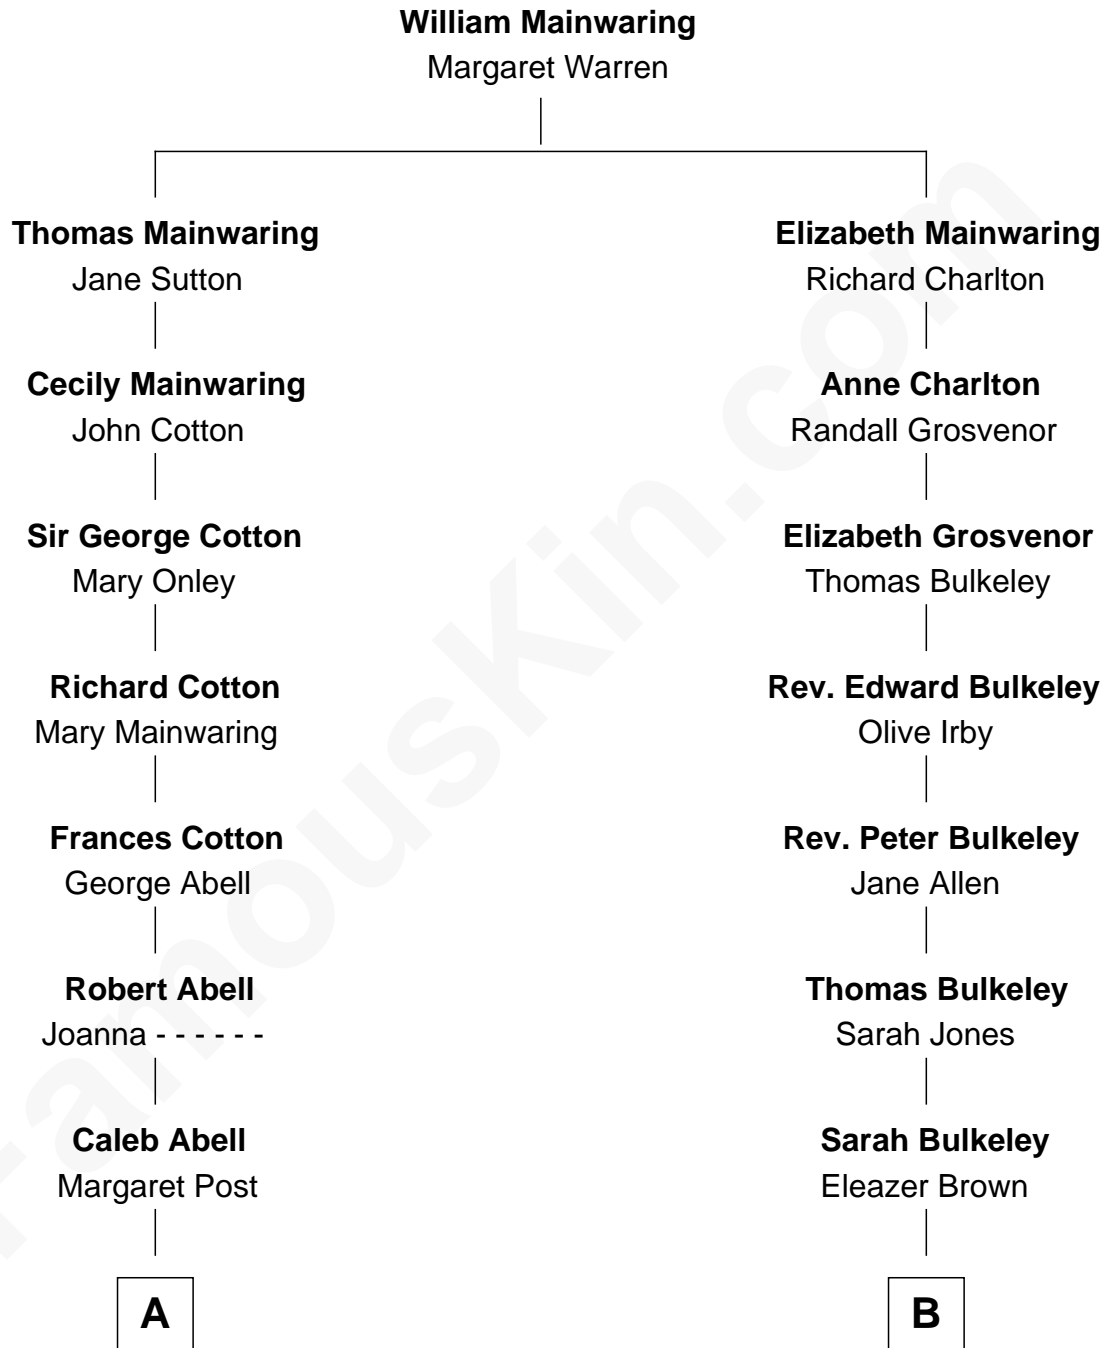

FamousKin.com

Relationship Chart of

Grover Cleveland

22nd and 24th U.S. President

12th cousin 5 times removed of

Mizuo Peck

TV and Movie Actress

Mizuo Peck photo by [David Shankbone](#) (CC BY-SA 3.0)