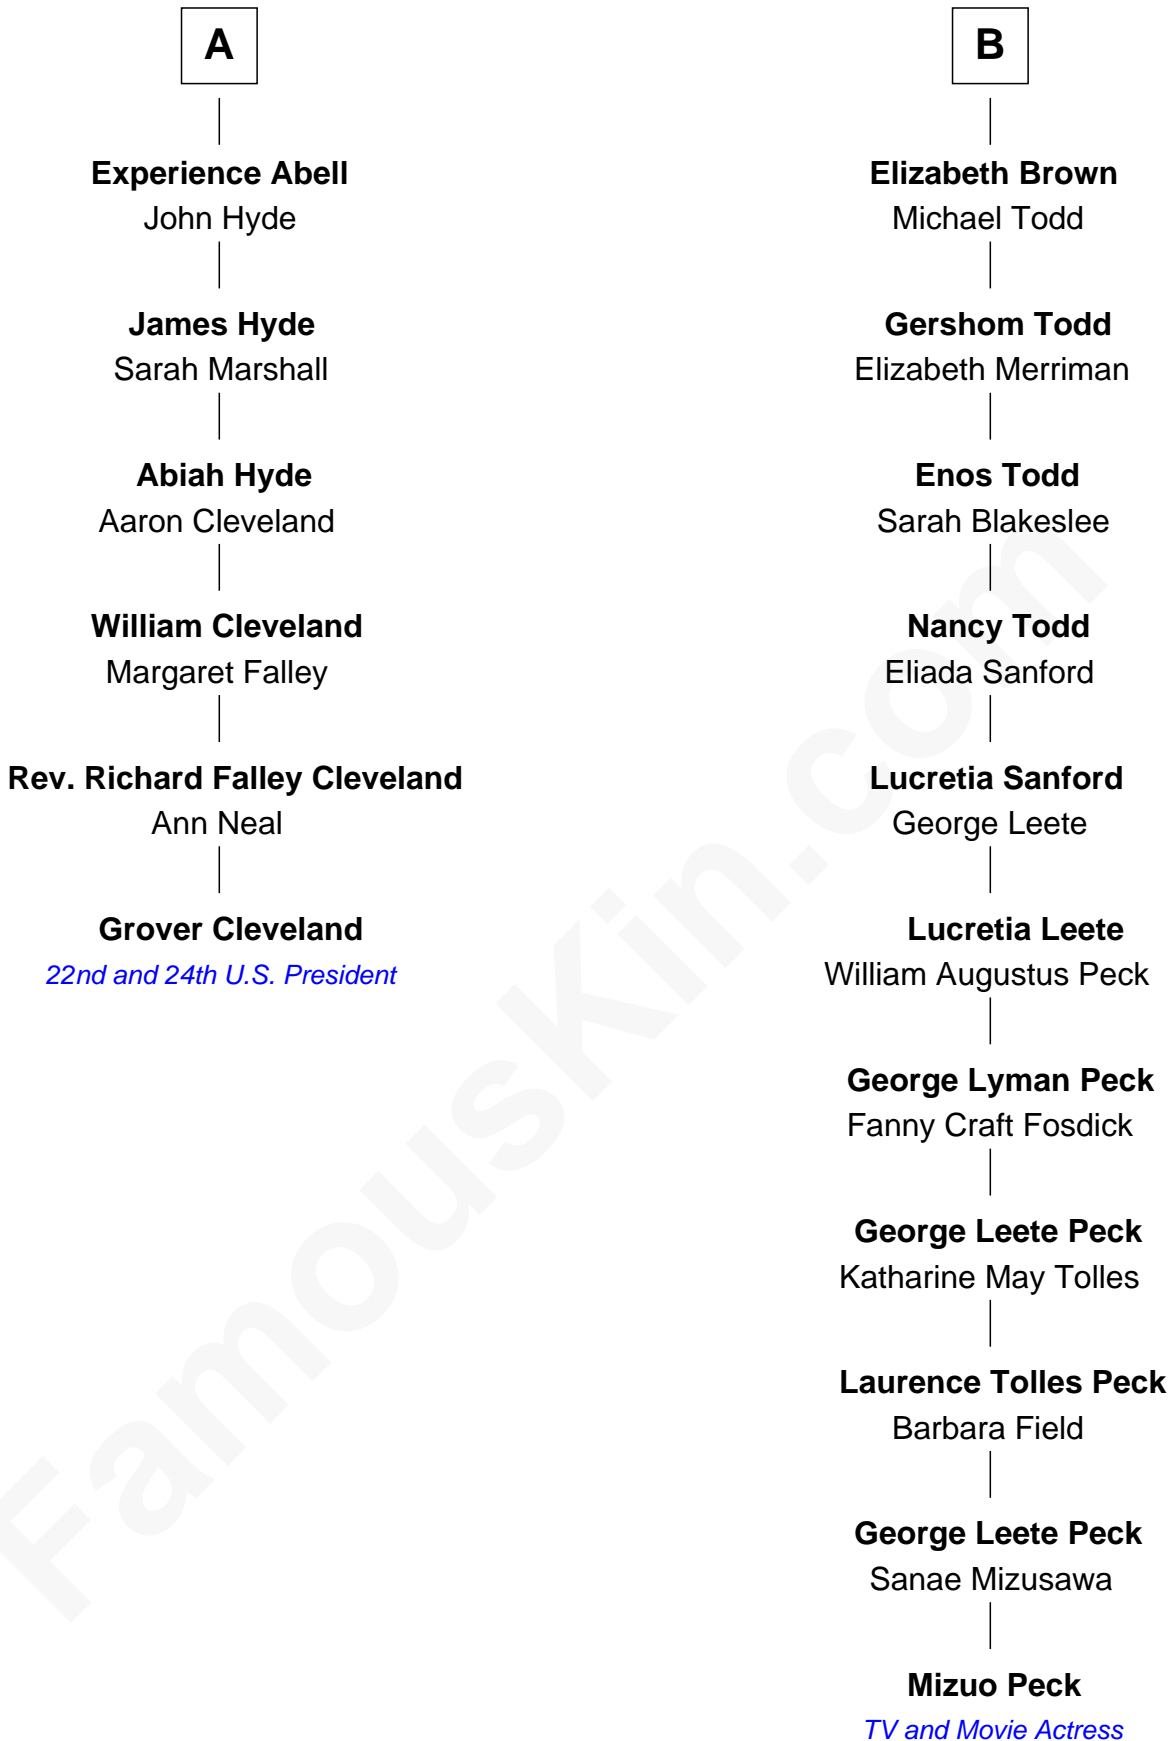

FamousKin.com

Relationship Chart of

Grover Cleveland

22nd and 24th U.S. President

12th cousin 5 times removed of

Mizuo Peck

TV and Movie Actress

Mizuo Peck photo by [David Shankbone](#) (CC BY-SA 3.0)