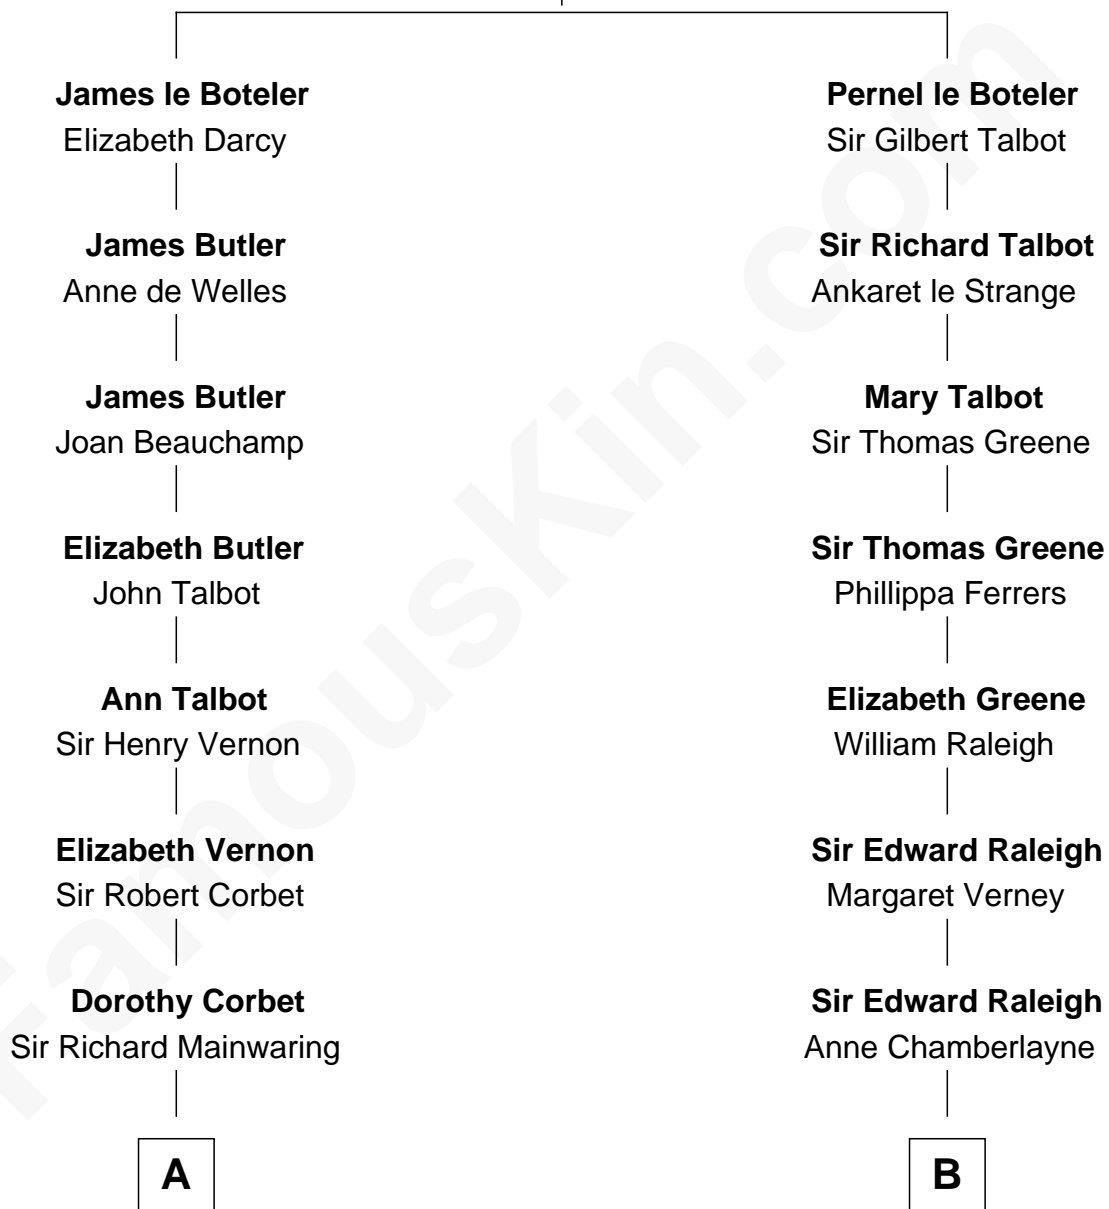

FamousKin.com

Relationship Chart of

Grover Cleveland

22nd and 24th U.S. President

17th cousin 2 times removed of

Oliver Wendell Holmes, Jr.

U.S. Supreme Court Justice

Sir James le Boteler

Eleanor de Bohun

C

Charles Jackson
Frances Cabot

Amelia Lee Jackson
Oliver Wendell Holmes

Oliver Wendell Holmes, Jr.
U.S. Supreme Court Justice

FamousKin.com