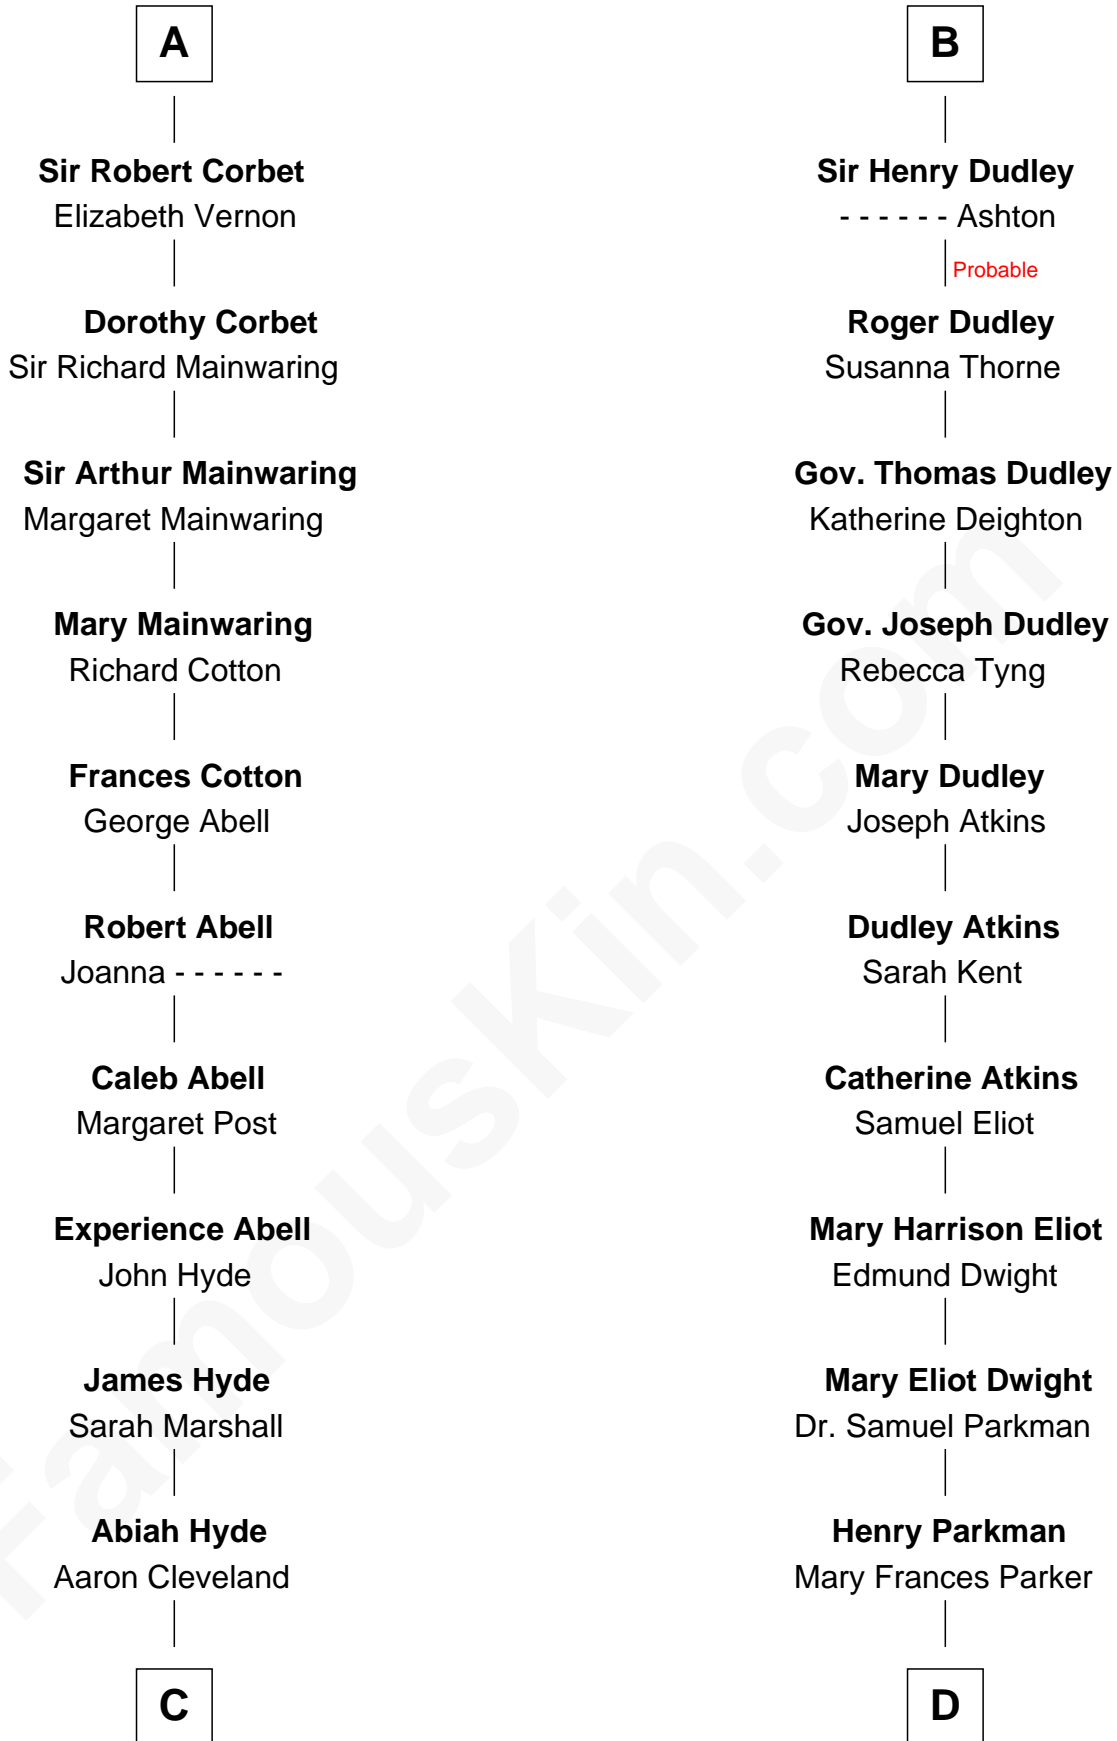

## Relationship Chart of

### Grover Cleveland

22nd and 24th U.S. President

18th cousin 1 time removed of

### Endicott Peabody

62nd Governor of Massachusetts

FamousKin.com