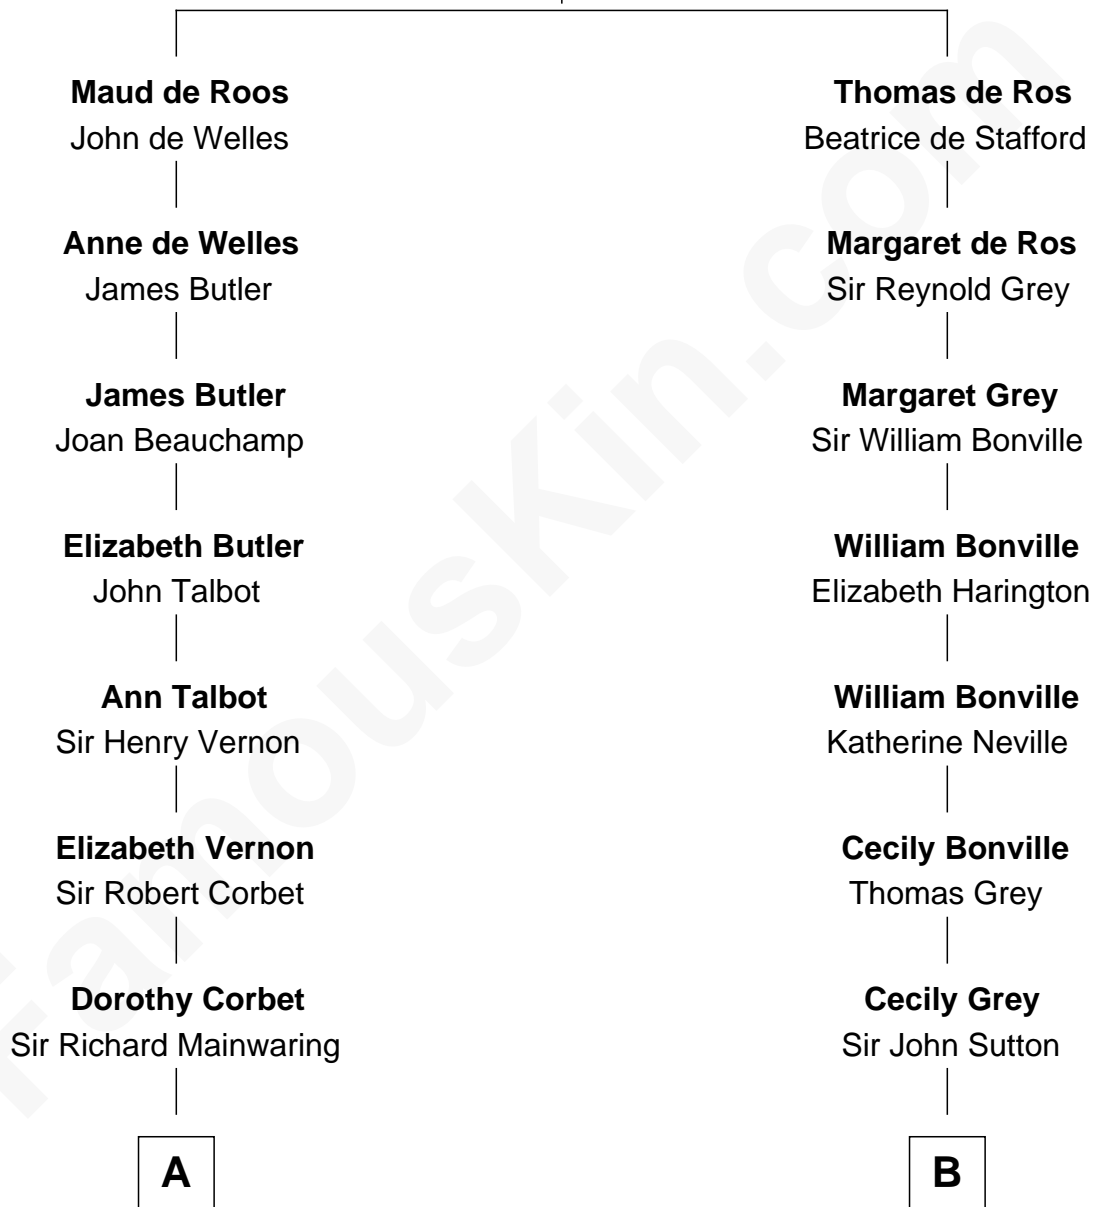

FamousKin.com

Relationship Chart of

Grover Cleveland

22nd and 24th U.S. President

17th cousin 1 time removed of

Endicott Peabody

62nd Governor of Massachusetts

Sir William de Ros
Margery de Badlesmere

C

Mary Elizabeth Parkman
Rt. Rev. Malcolm Endicott Peabody

Endicott Peabody
62nd Governor of Massachusetts

FamousKin.com