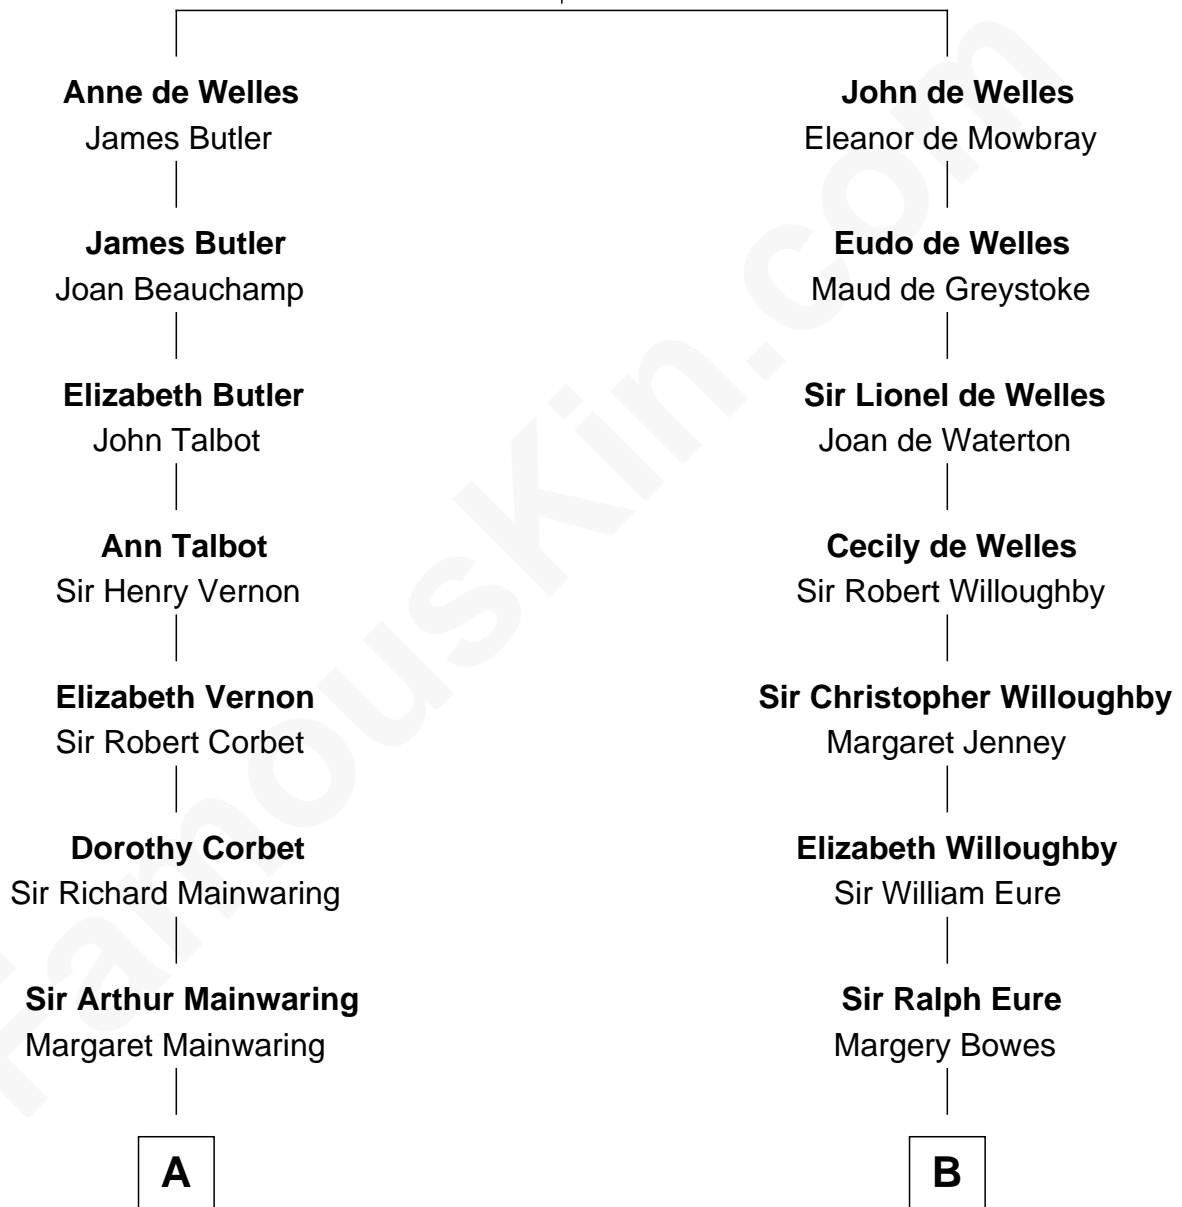

FamousKin.com

Relationship Chart of

Grover Cleveland

22nd and 24th U.S. President

16th cousin 3 times removed of

Endicott Peabody

62nd Governor of Massachusetts

John de Welles

Maud de Roos

C

Henry Parkman

Mary Frances Parker

Mary Elizabeth Parkman

Rt. Rev. Malcolm Endicott Peabody

Endicott Peabody

62nd Governor of Massachusetts