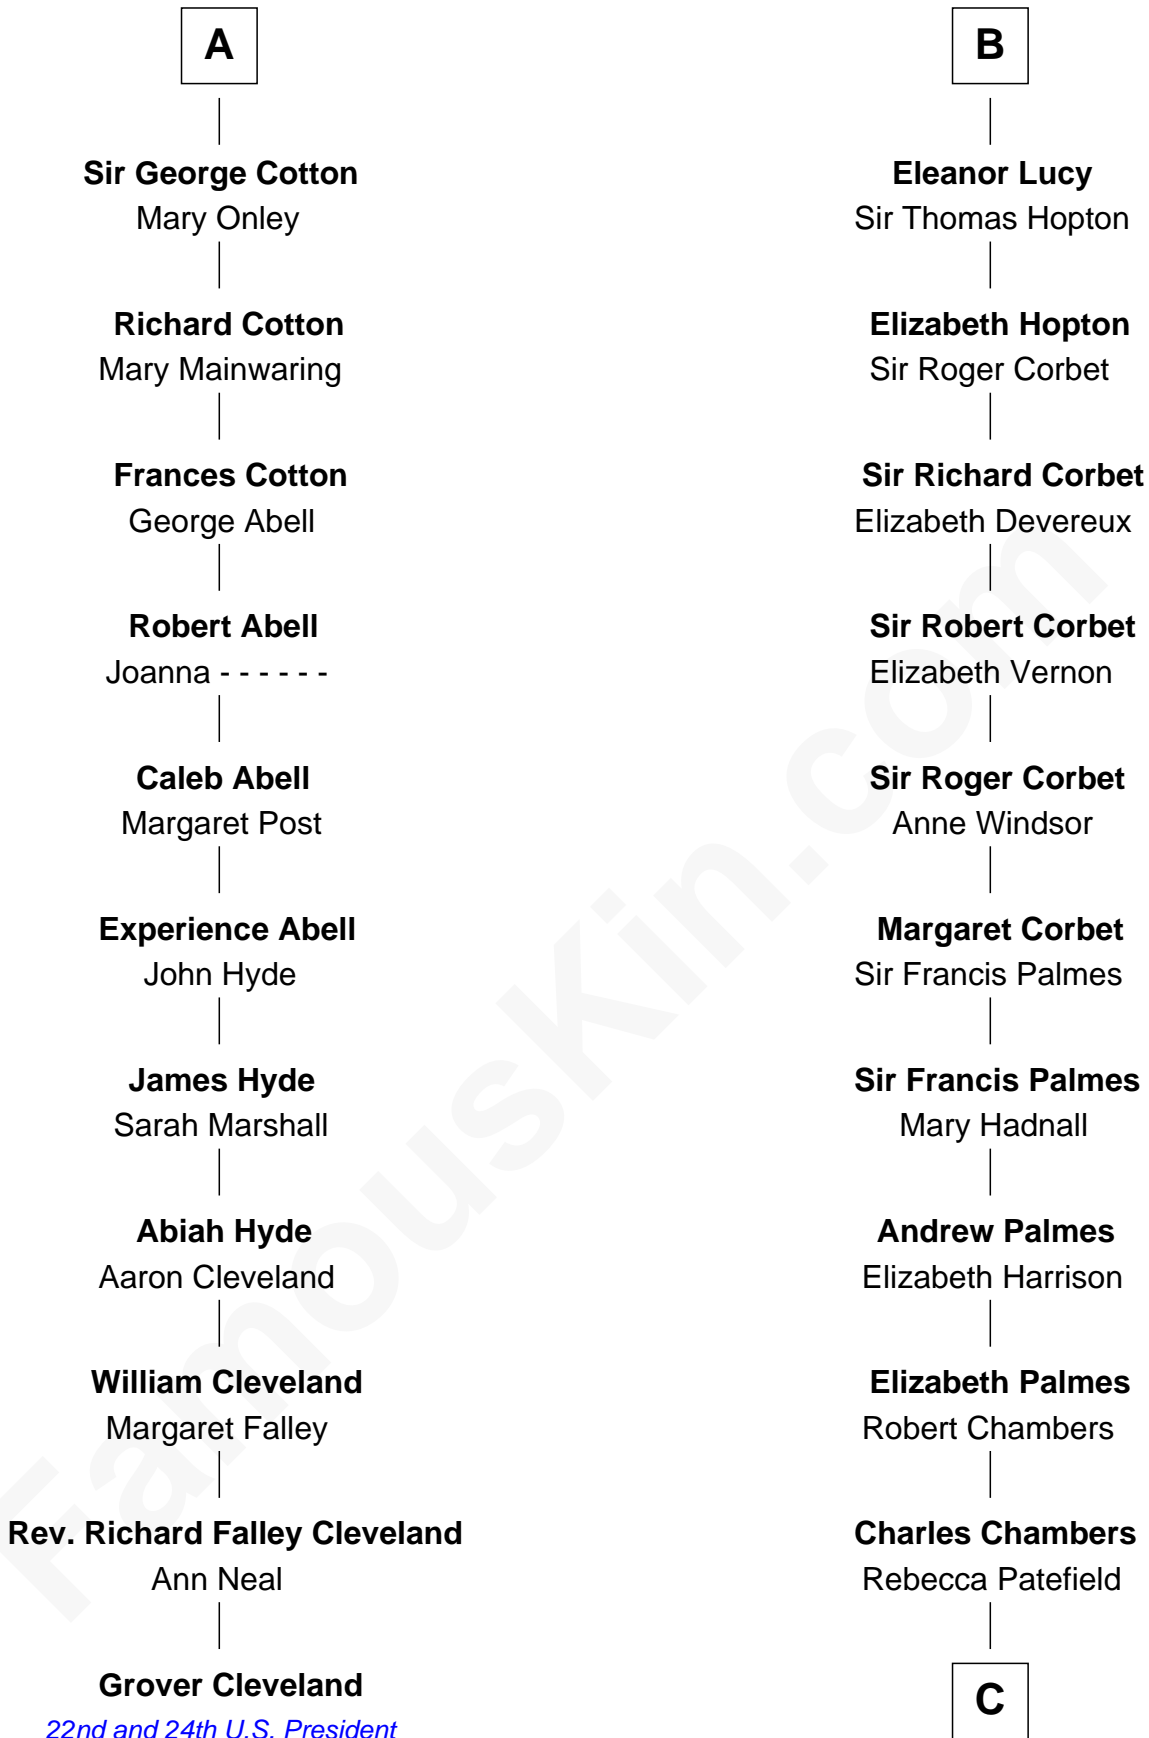

FamousKin.com

Relationship Chart of

Grover Cleveland

22nd and 24th U.S. President

17th cousin 4 times removed of

James Russell Lowell

American "Fireside" Poet

Sir William de Cantilupe

Eve de Braiose

C

Rebecca Chambers

Daniel Russell

James Russell

Katharine Graves

Rebecca Russell

John Lowell