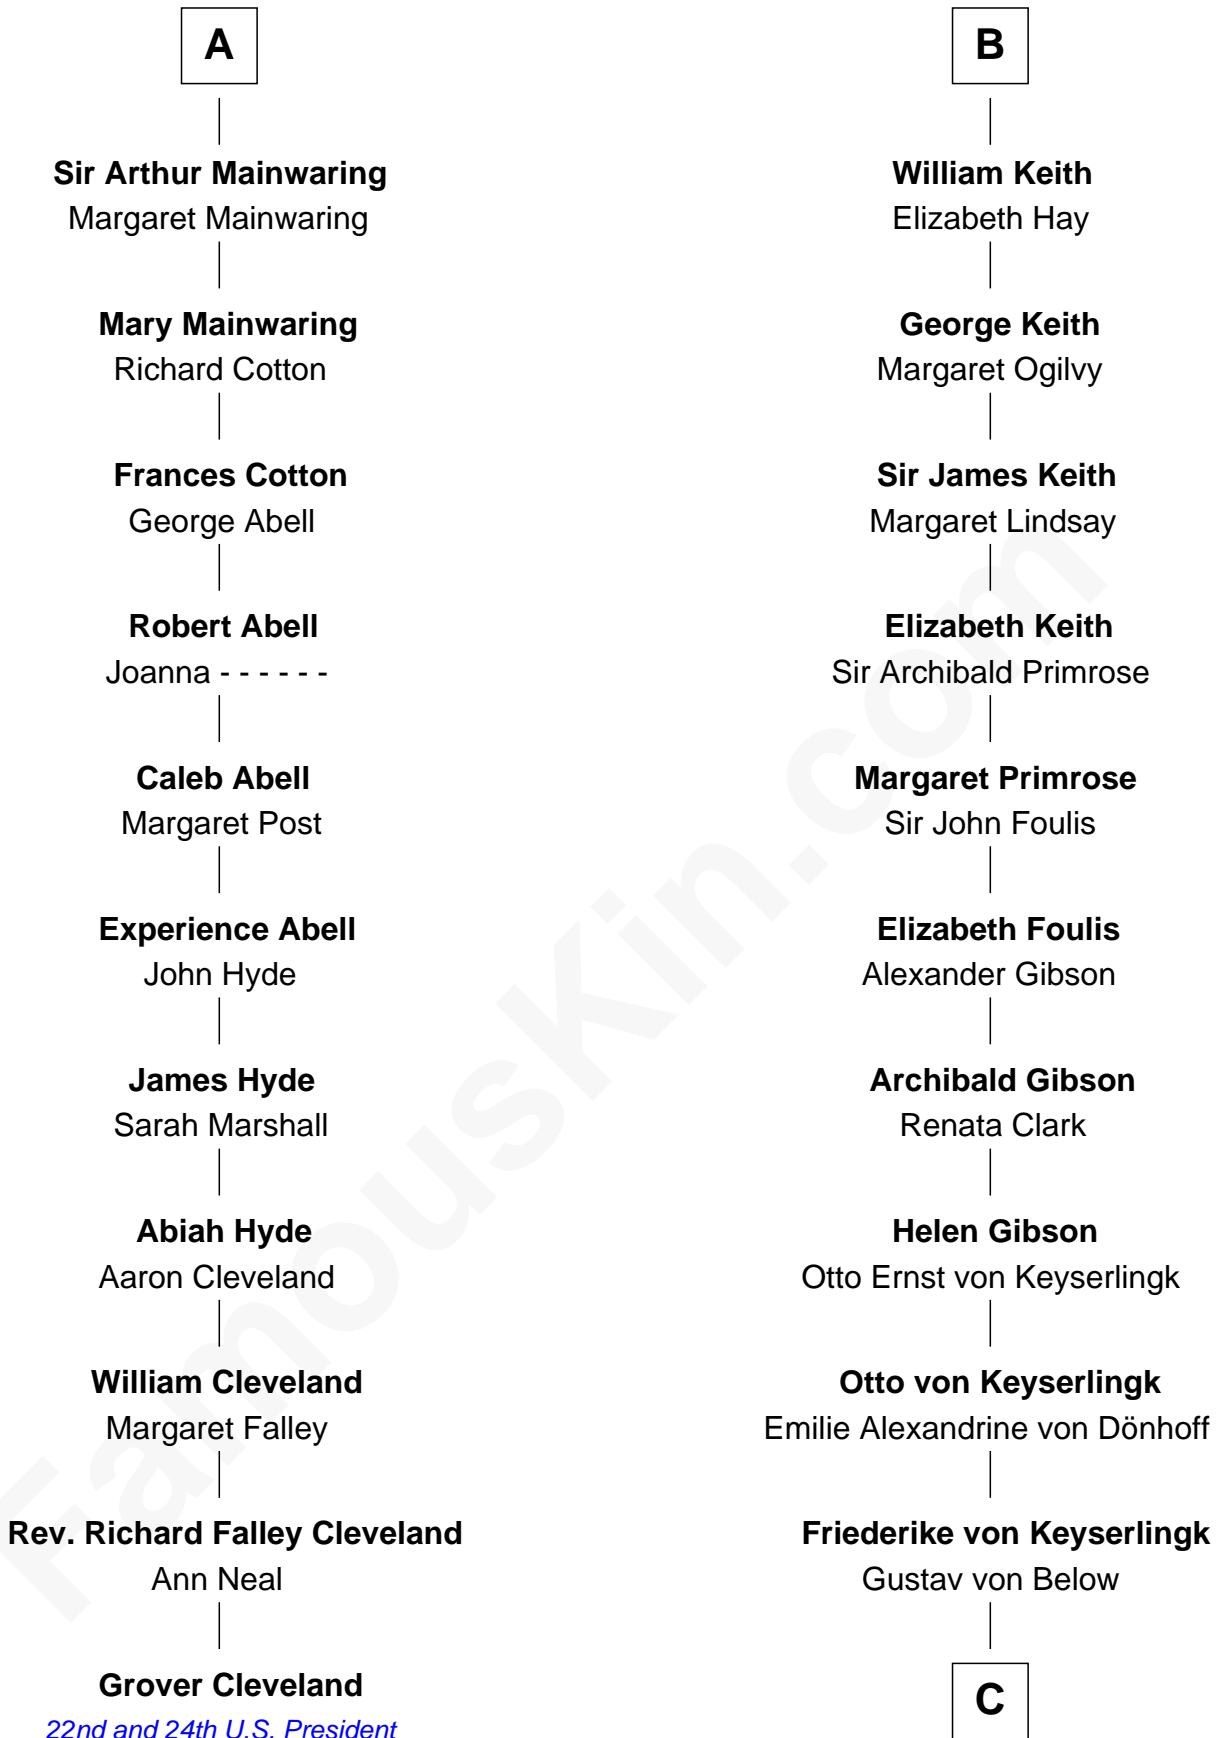

## Relationship Chart of

### Grover Cleveland

22nd and 24th U.S. President

17th cousin 3 times removed of

### Wernher von Braun

Rocket Scientist

**C**

**Karl Emil Gustav von Below**

Eleonore Melitta Behrend

**Marie Eleonore Dorothea von Below**

Wernher von Quistorp

**Emmy von Quistorp**