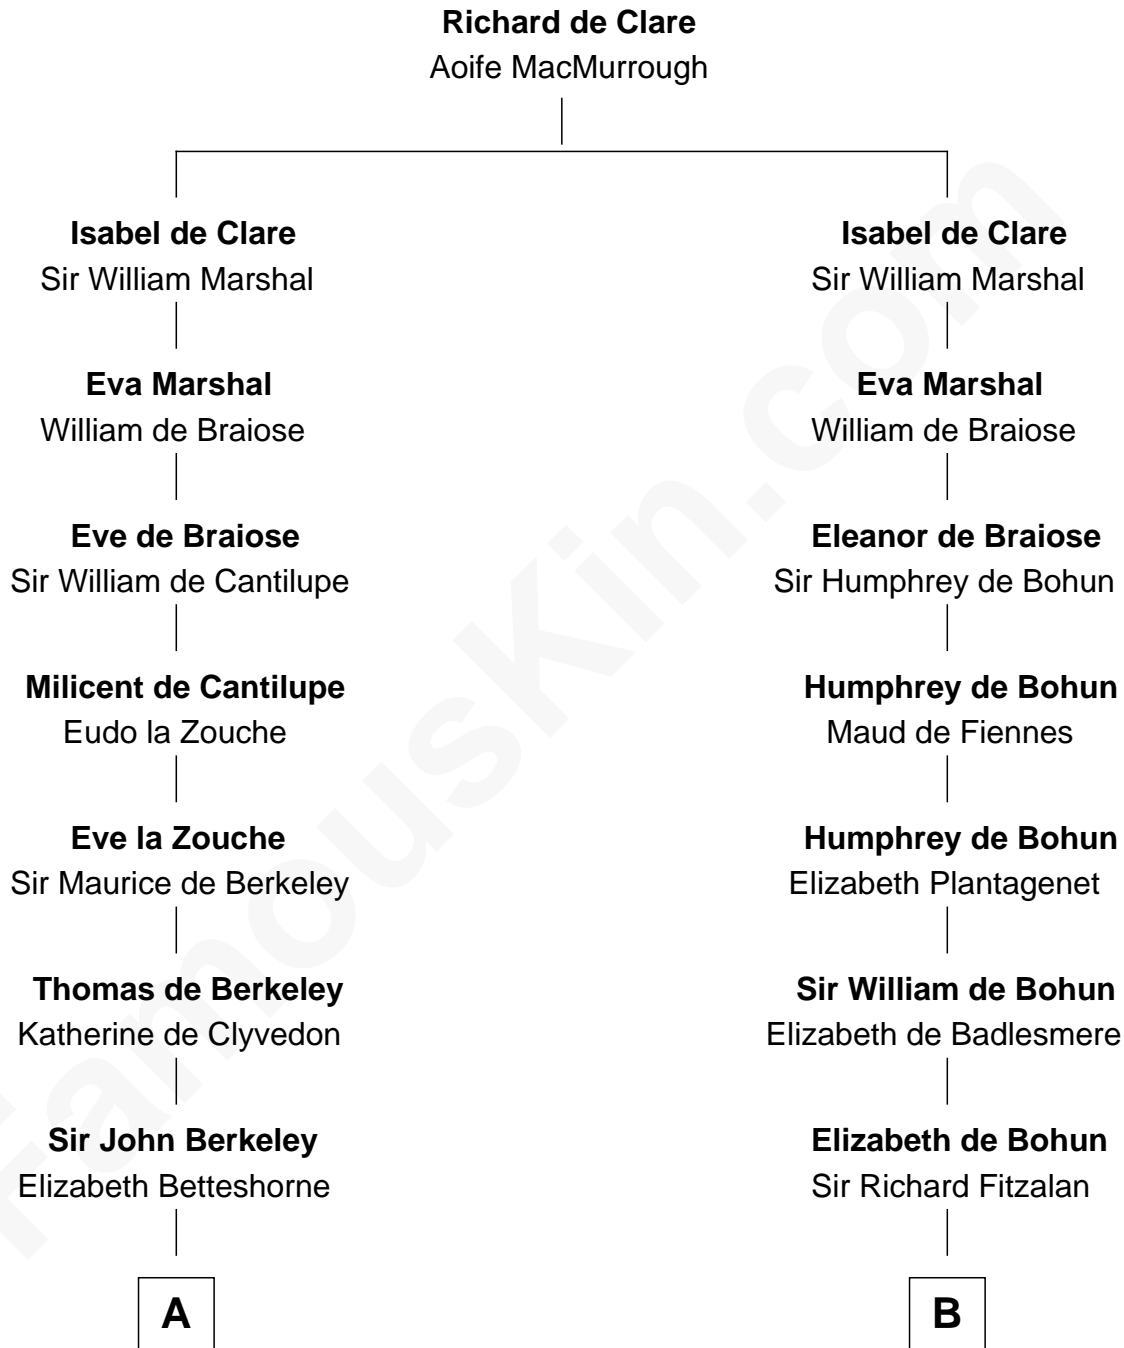

FamousKin.com

Relationship Chart of

Grover Cleveland

22nd and 24th U.S. President

18th cousin 2 times removed of

Richard Henry Lee

Signer of the Declaration of Independence

C

Abiah Hyde
Aaron Cleveland

William Cleveland
Margaret Falley

Rev. Richard Falley Cleveland
Ann Neal

Grover Cleveland
22nd and 24th U.S. President

D

Gov. Thomas Lee
Hannah Ludwell

Richard Henry Lee
Signer of Declaration of Independence