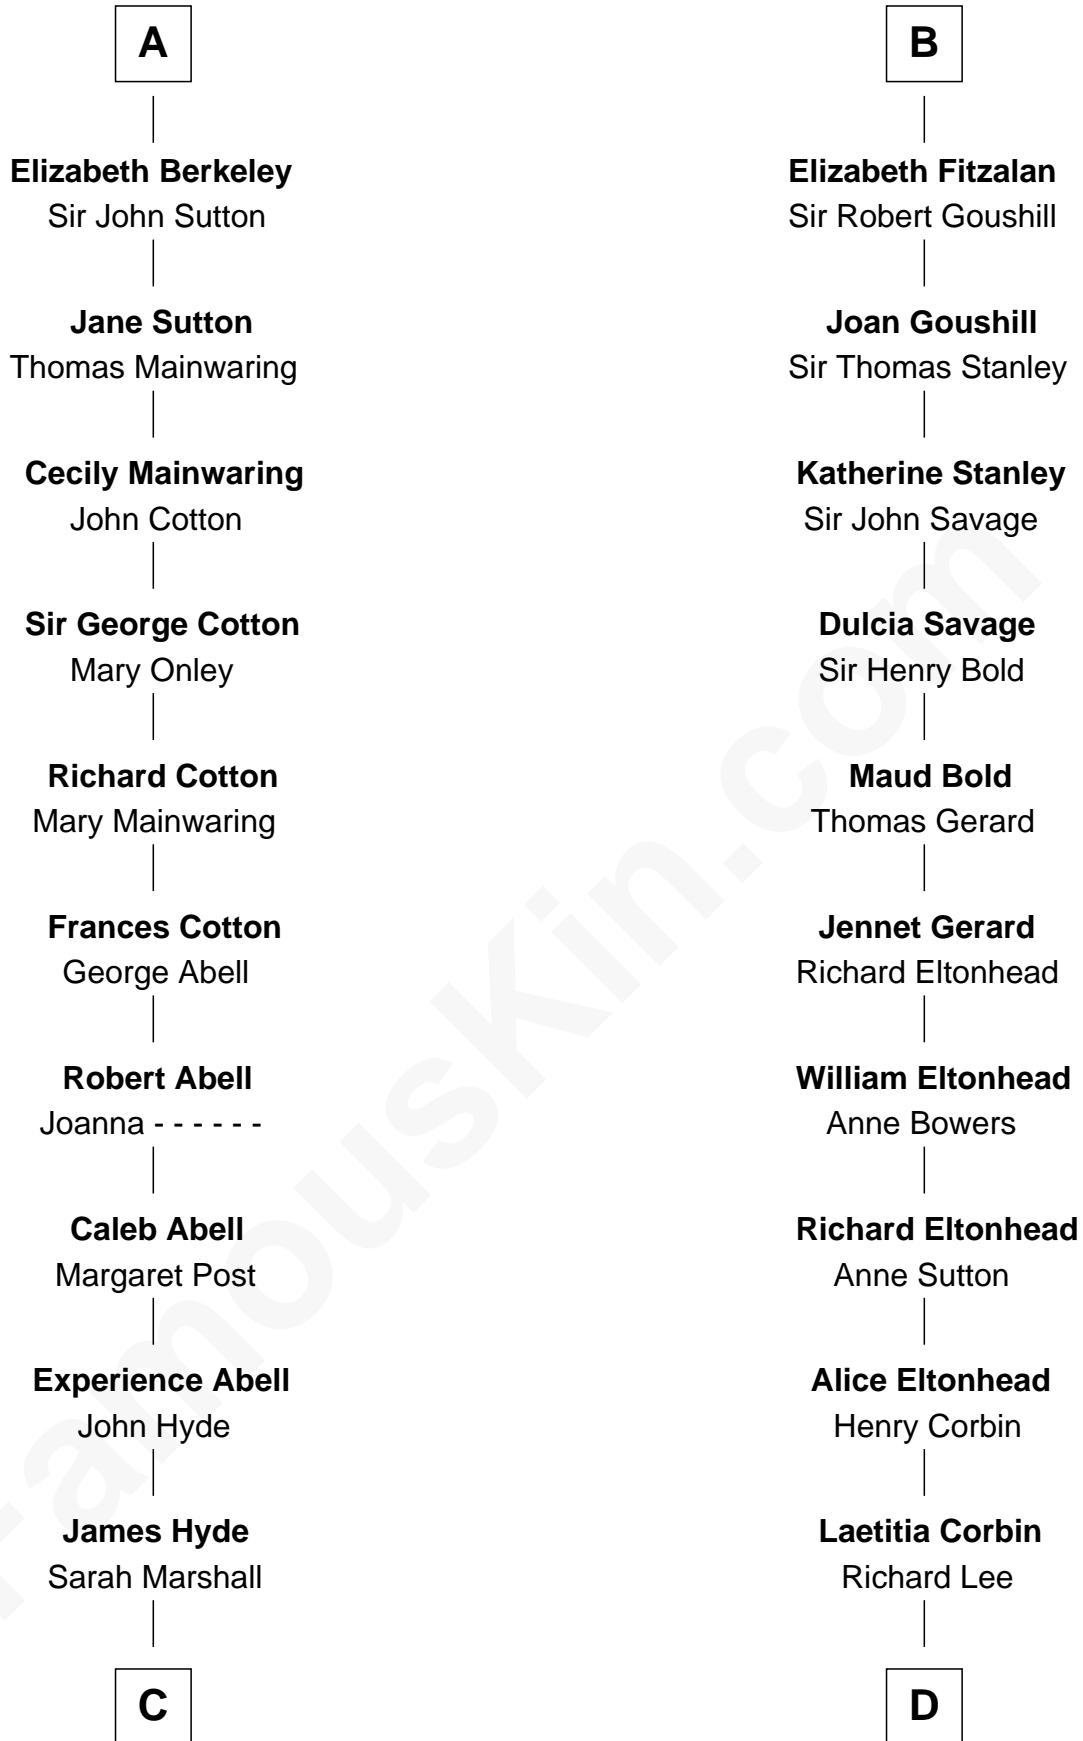

FamousKin.com

Relationship Chart of

Grover Cleveland

22nd and 24th U.S. President

18th cousin 2 times removed of

Richard Henry Lee

Signer of the Declaration of Independence

C

Abiah Hyde
Aaron Cleveland

William Cleveland
Margaret Falley

Rev. Richard Falley Cleveland
Ann Neal

Grover Cleveland
22nd and 24th U.S. President

D

Gov. Thomas Lee
Hannah Ludwell

Richard Henry Lee
Signer of Declaration of Independence