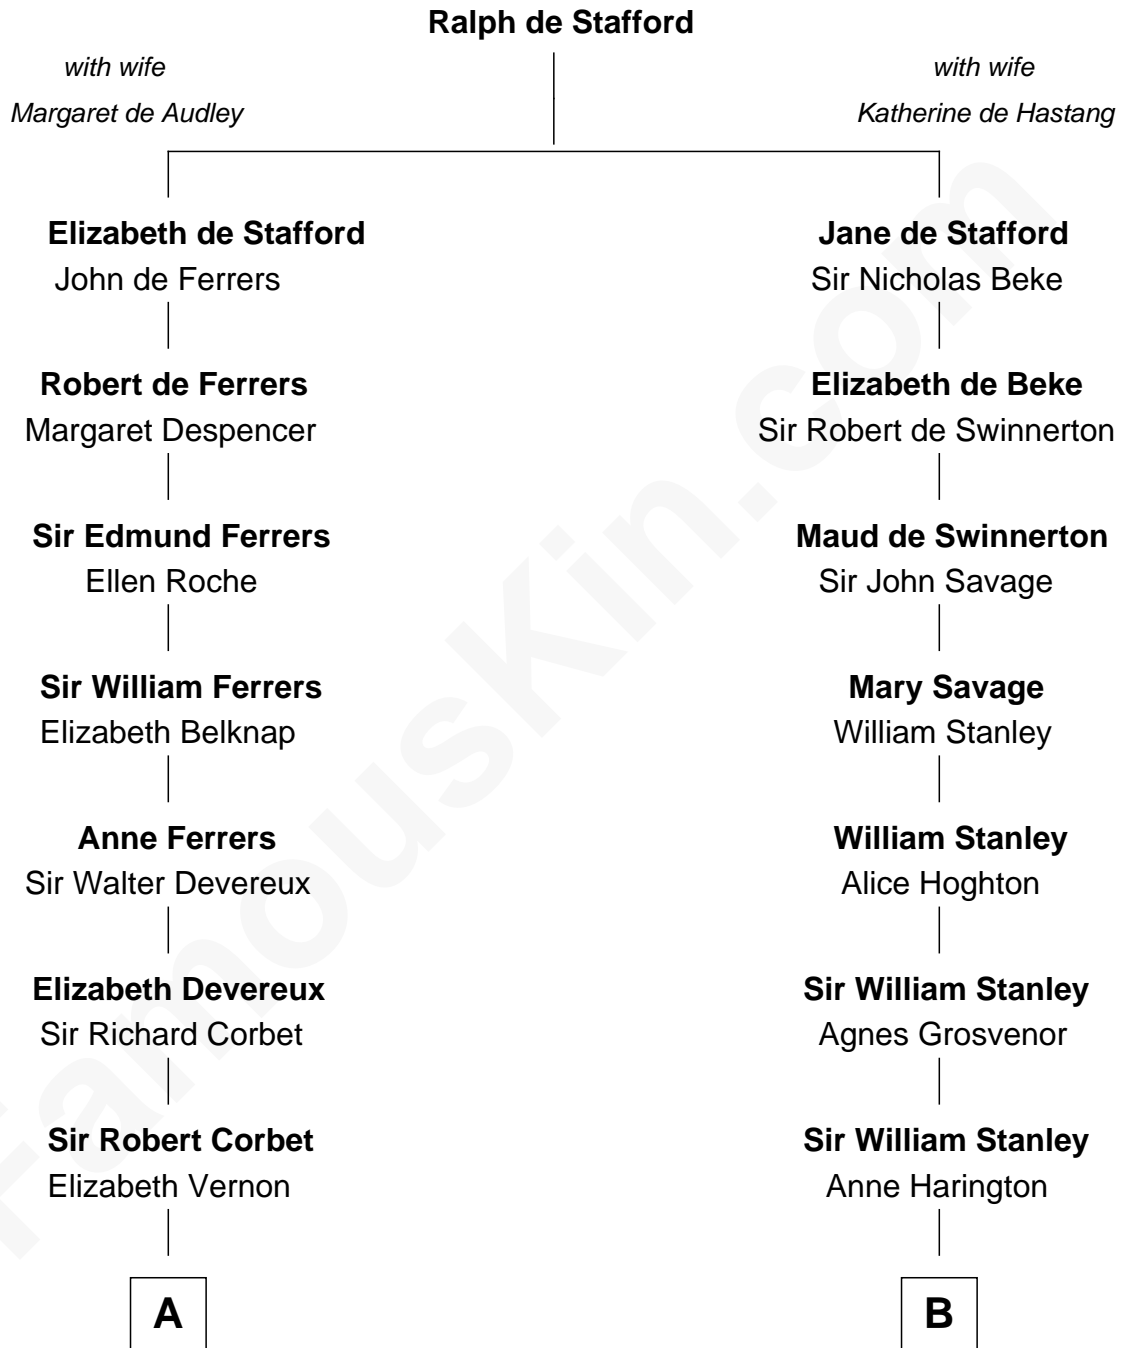

FamousKin.com

Relationship Chart of

Grover Cleveland

22nd and 24th U.S. President

13th cousin 5 times removed of

Richard Henry Lee

Signer of the Declaration of Independence

C

Rev. Richard Falley Cleveland

Ann Neal

Grover Cleveland

22nd and 24th U.S. President

FamousKin.com