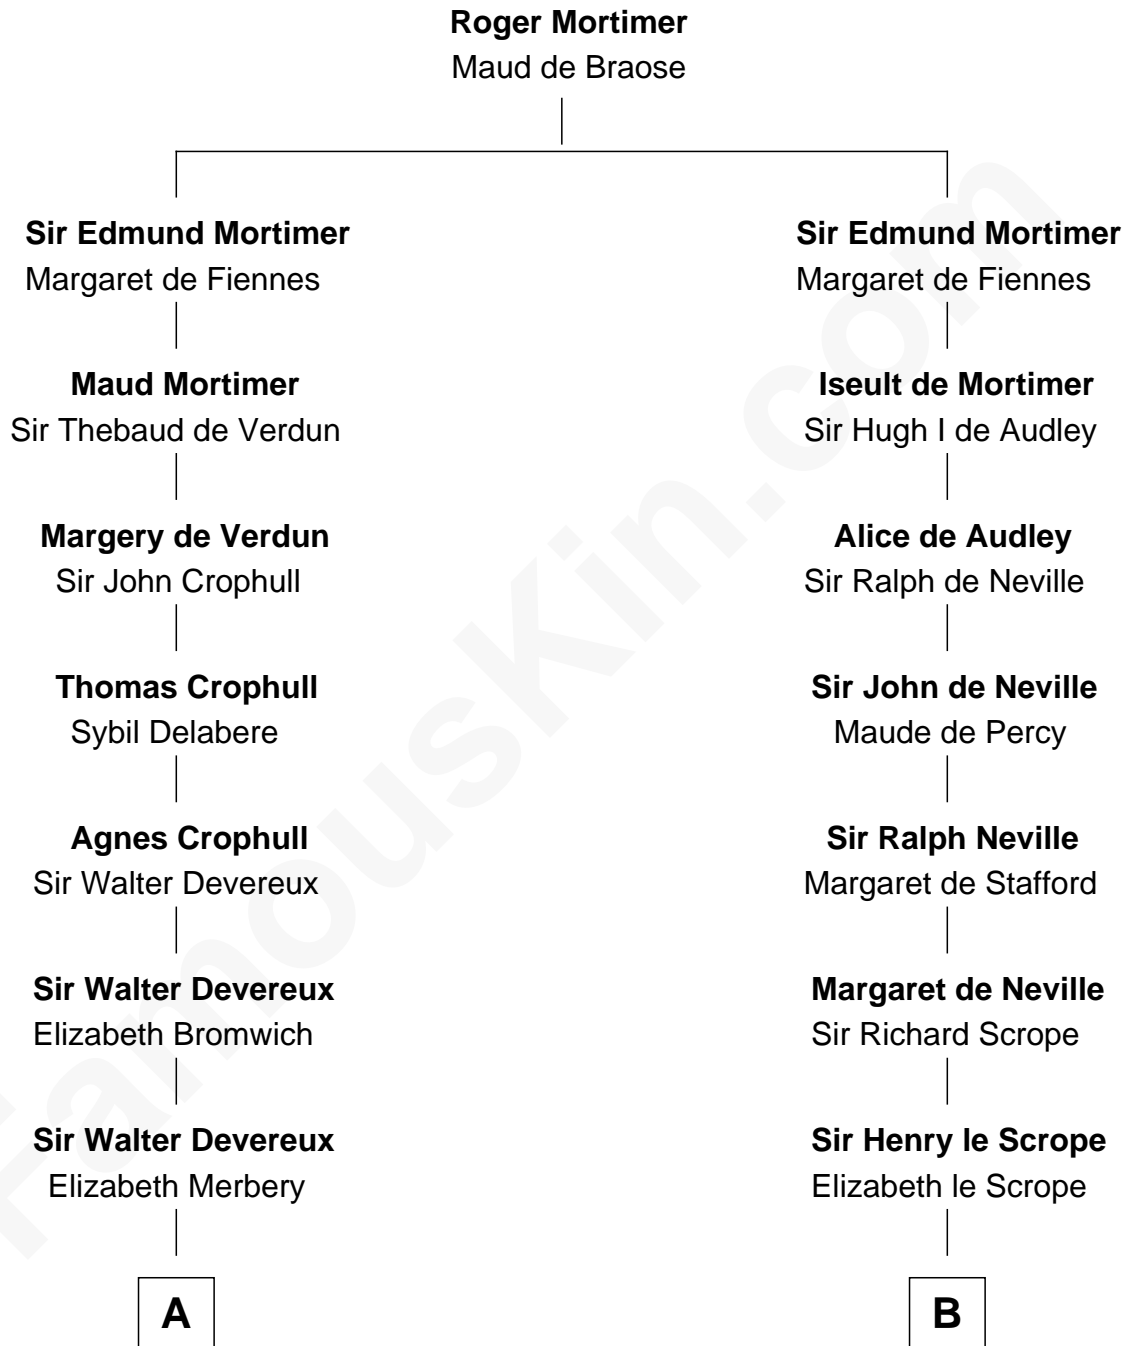

FamousKin.com

Relationship Chart of

Grover Cleveland

22nd and 24th U.S. President

16th cousin 5 times removed of

Richard Henry Lee

Signer of the Declaration of Independence