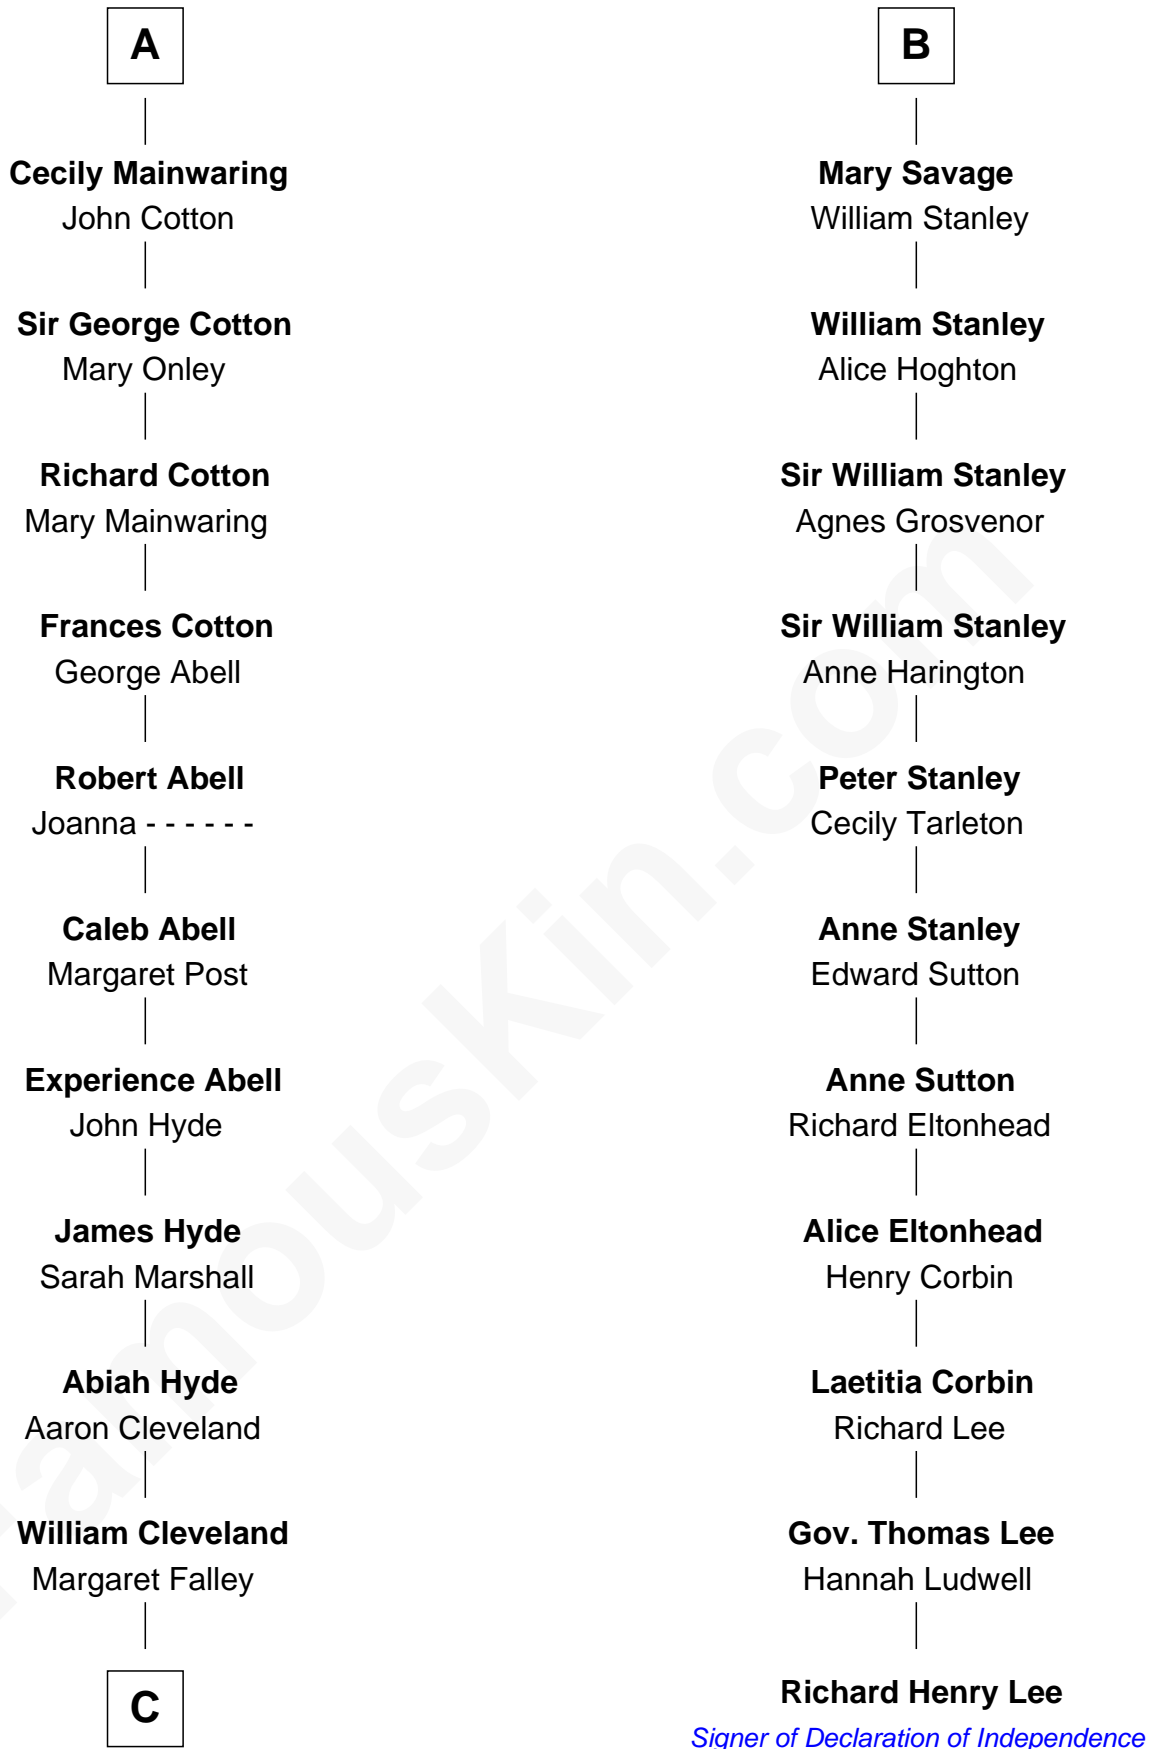

FamousKin.com

Relationship Chart of

Grover Cleveland

22nd and 24th U.S. President

17th cousin 1 time removed of

Richard Henry Lee

Signer of the Declaration of Independence

C

Rev. Richard Falley Cleveland

Ann Neal

Grover Cleveland

22nd and 24th U.S. President

FamousKin.com