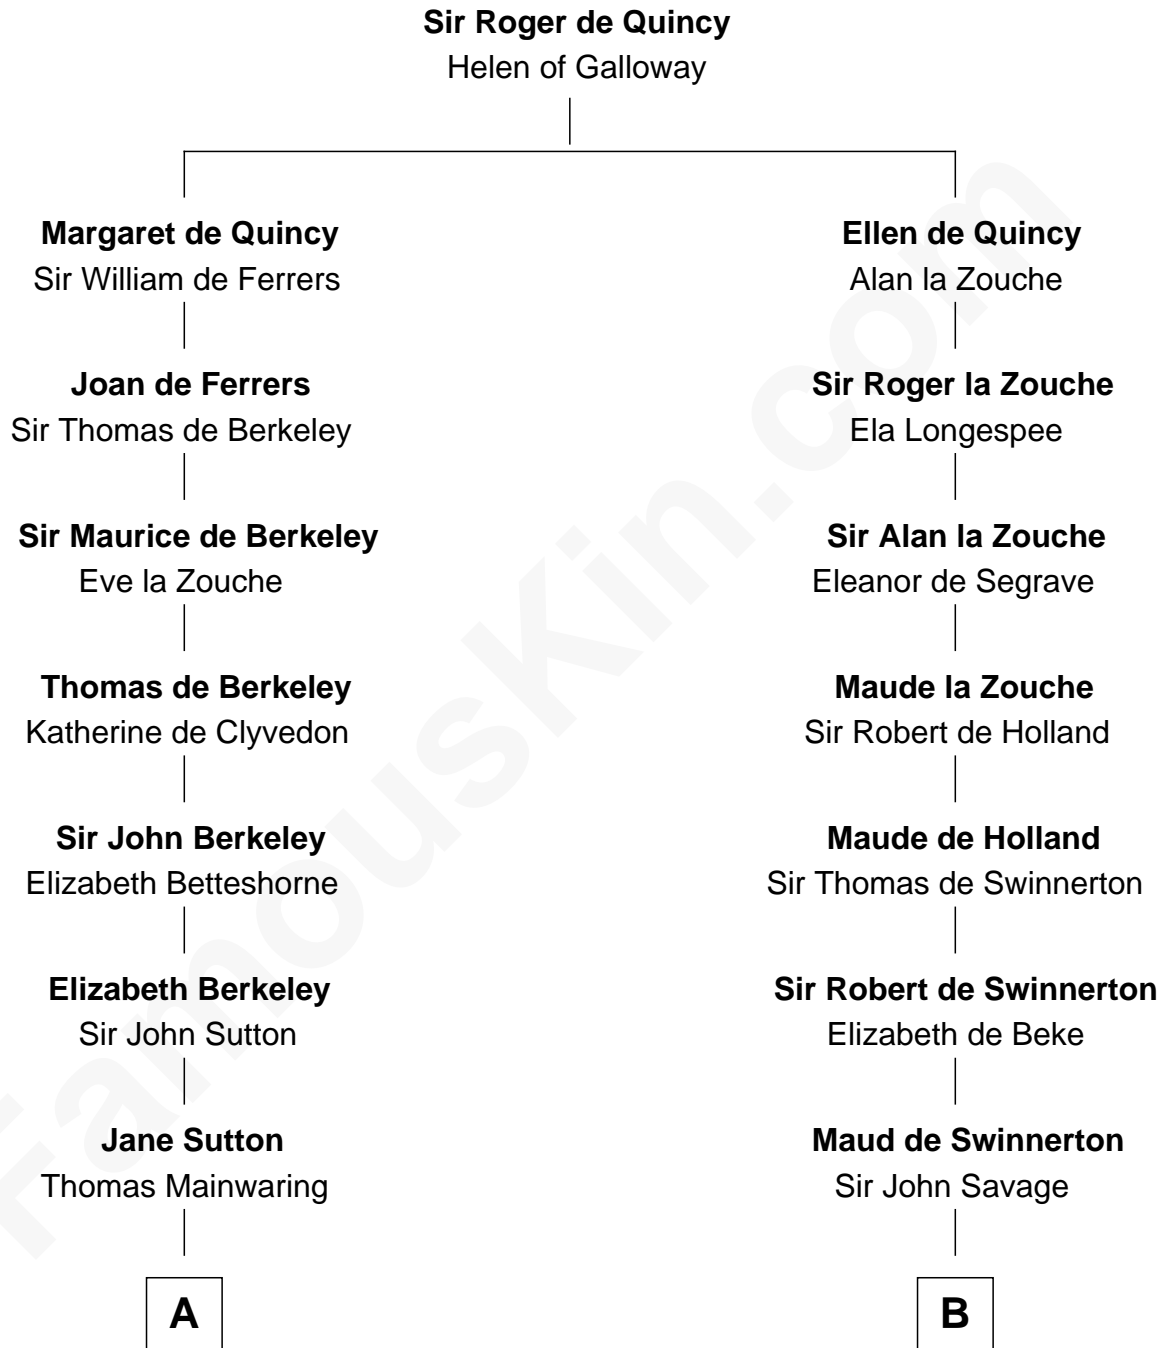

FamousKin.com

Relationship Chart of

Grover Cleveland

22nd and 24th U.S. President

17th cousin 1 time removed of

Richard Henry Lee

Signer of the Declaration of Independence

C

Rev. Richard Falley Cleveland

Ann Neal

Grover Cleveland

22nd and 24th U.S. President

FamousKin.com