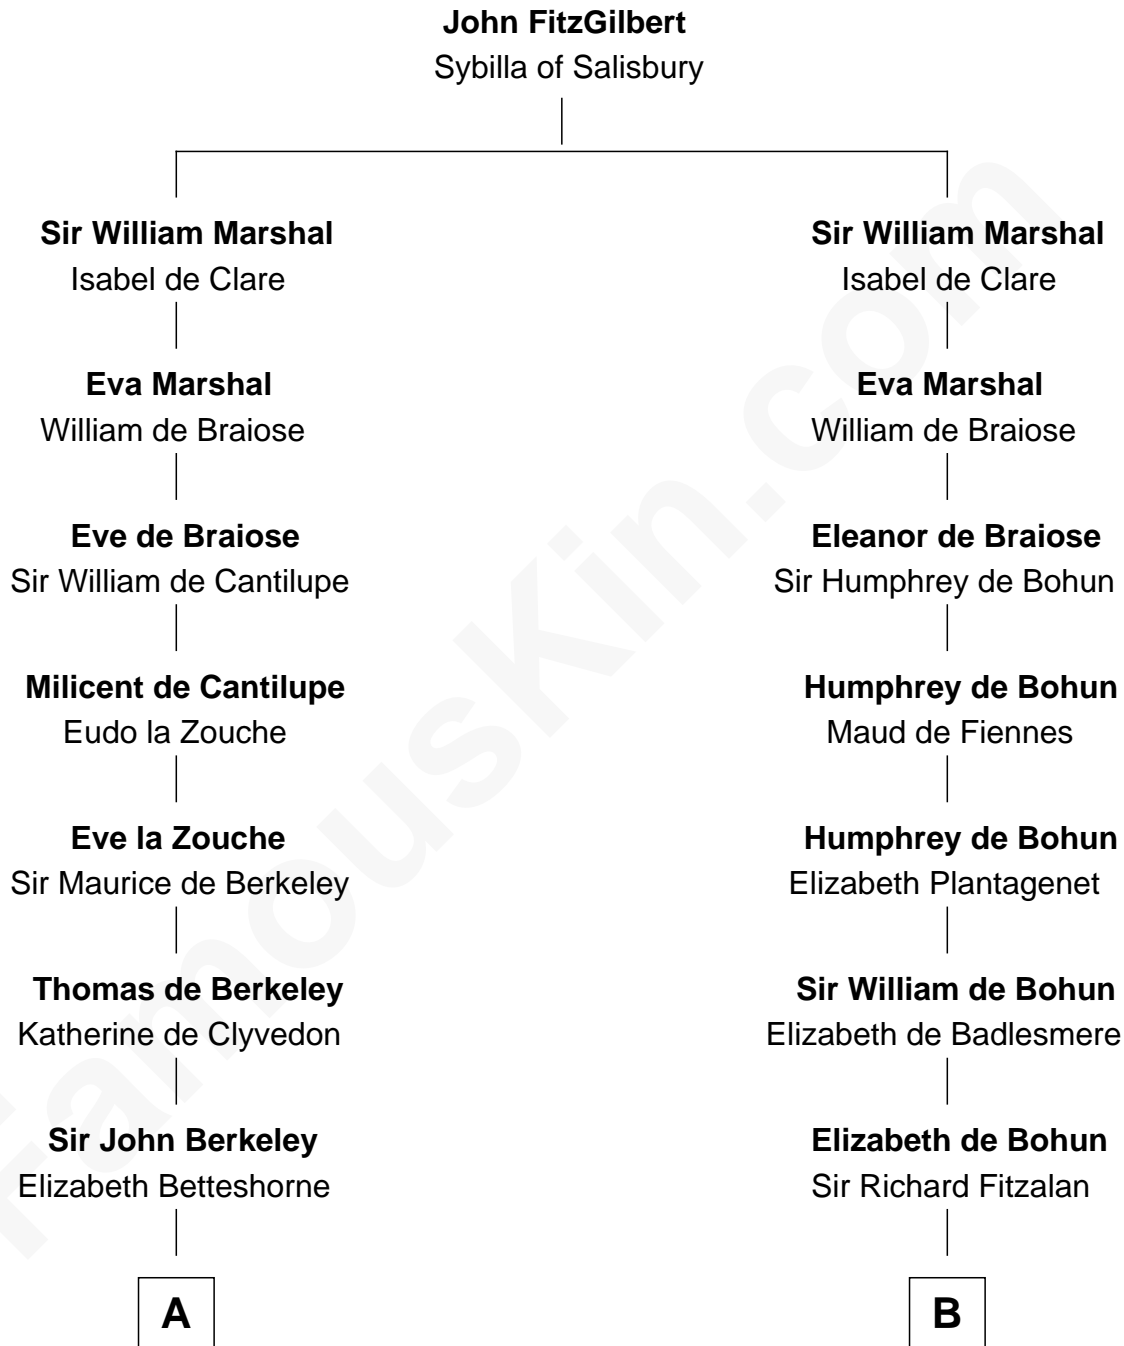

FamousKin.com

Relationship Chart of

Grover Cleveland

22nd and 24th U.S. President

18th cousin 2 times removed of

Richard Henry Lee

Signer of the Declaration of Independence

C

Abiah Hyde
Aaron Cleveland

William Cleveland
Margaret Falley

Rev. Richard Falley Cleveland
Ann Neal

Grover Cleveland
22nd and 24th U.S. President

D

Gov. Thomas Lee
Hannah Ludwell

Richard Henry Lee
Signer of Declaration of Independence