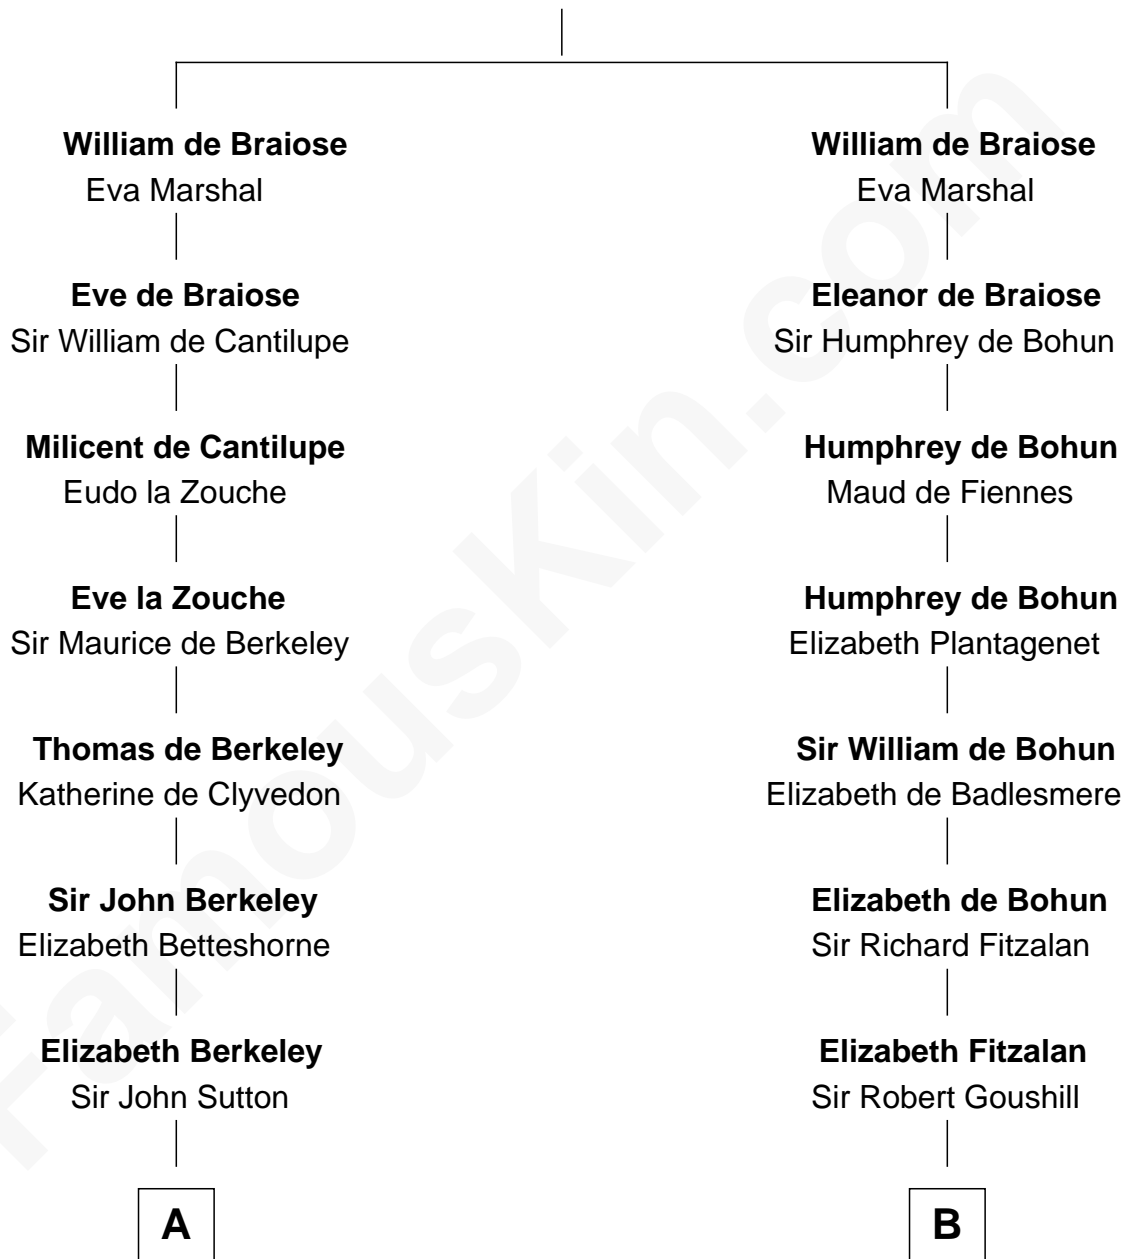

FamousKin.com

Relationship Chart of

Grover Cleveland

22nd and 24th U.S. President

17th cousin 2 times removed of

Richard Henry Lee

Signer of the Declaration of Independence

Reginald de Braiose

FamousKin.com