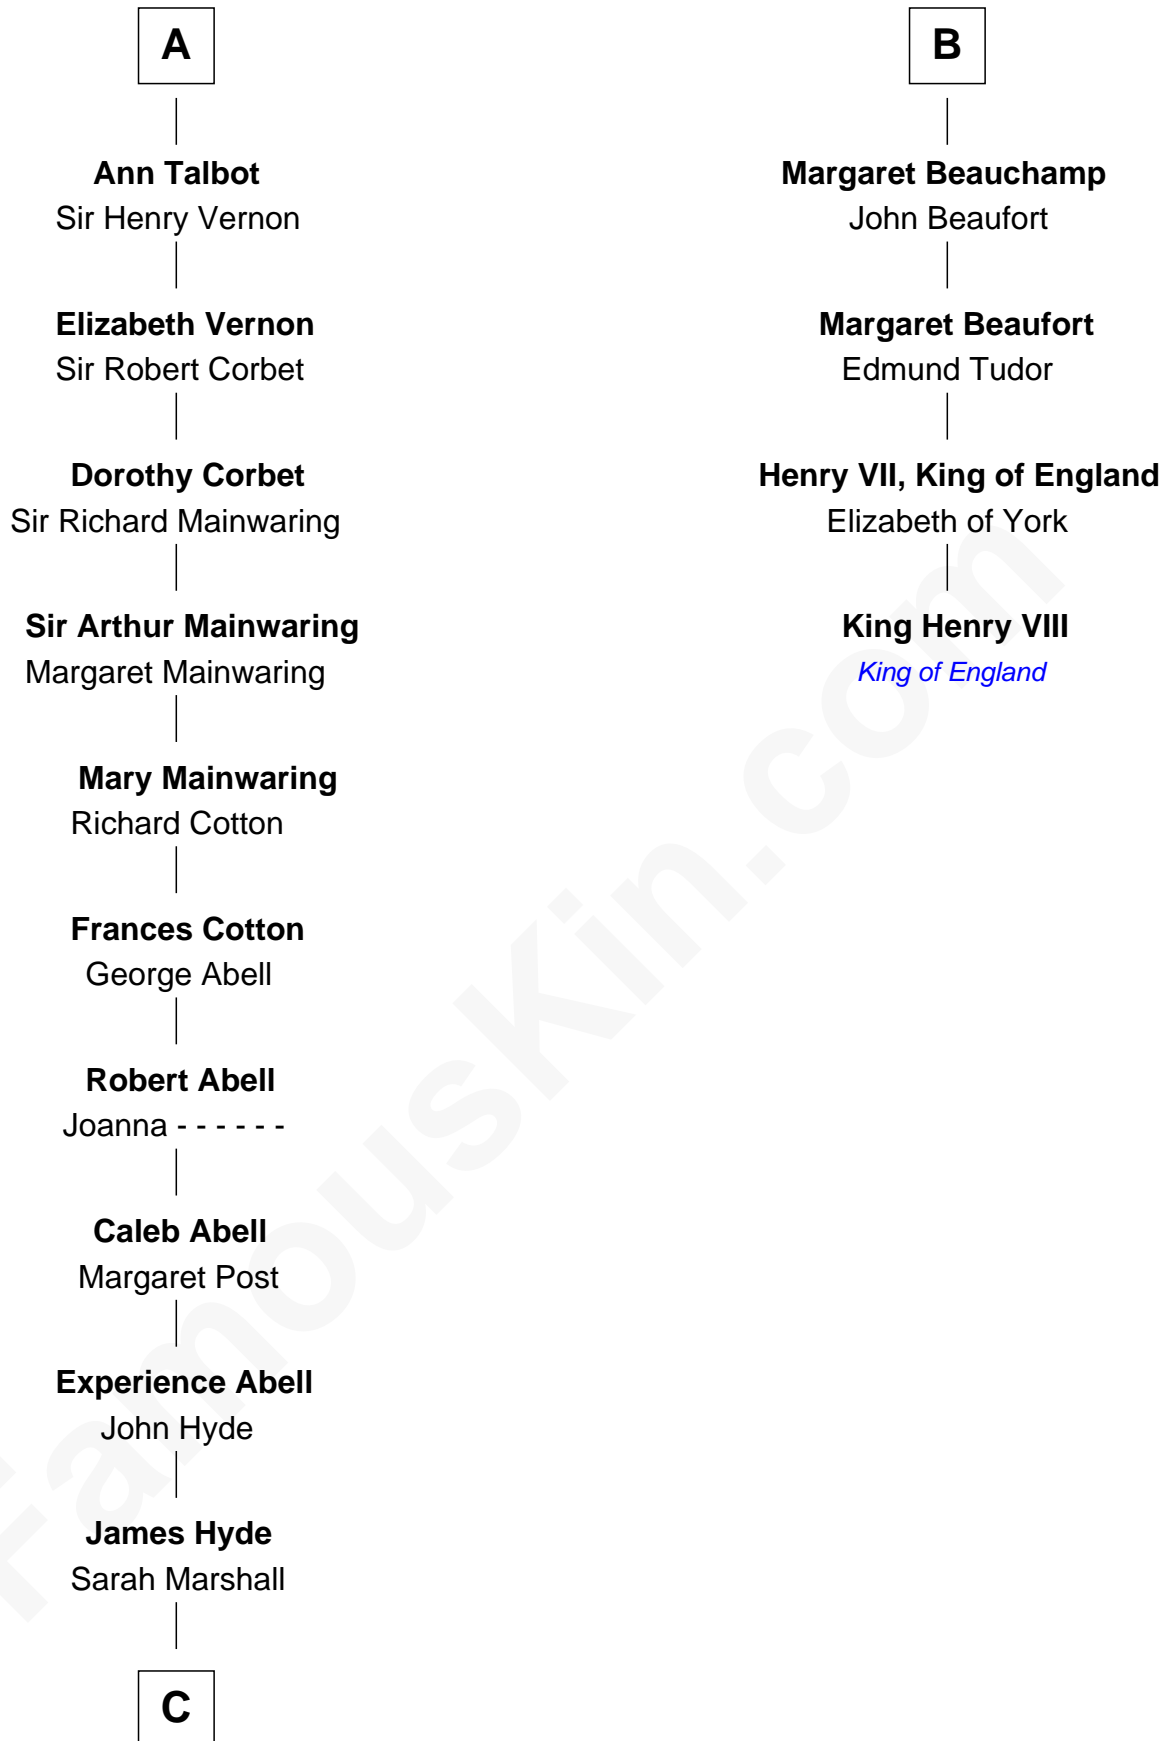

## Relationship Chart of

### Grover Cleveland

22nd and 24th U.S. President

10th cousin 10 times removed of

**King Henry VIII**  
King of England

**Sir Humphrey de Bohun**  
Maud of Eu

**C**

—  
**Abiah Hyde**

Aaron Cleveland

—  
**William Cleveland**

Margaret Falley

—  
**Rev. Richard Falley Cleveland**

Ann Neal

—  
**Grover Cleveland**

*22nd and 24th U.S. President*

FamousKin.com