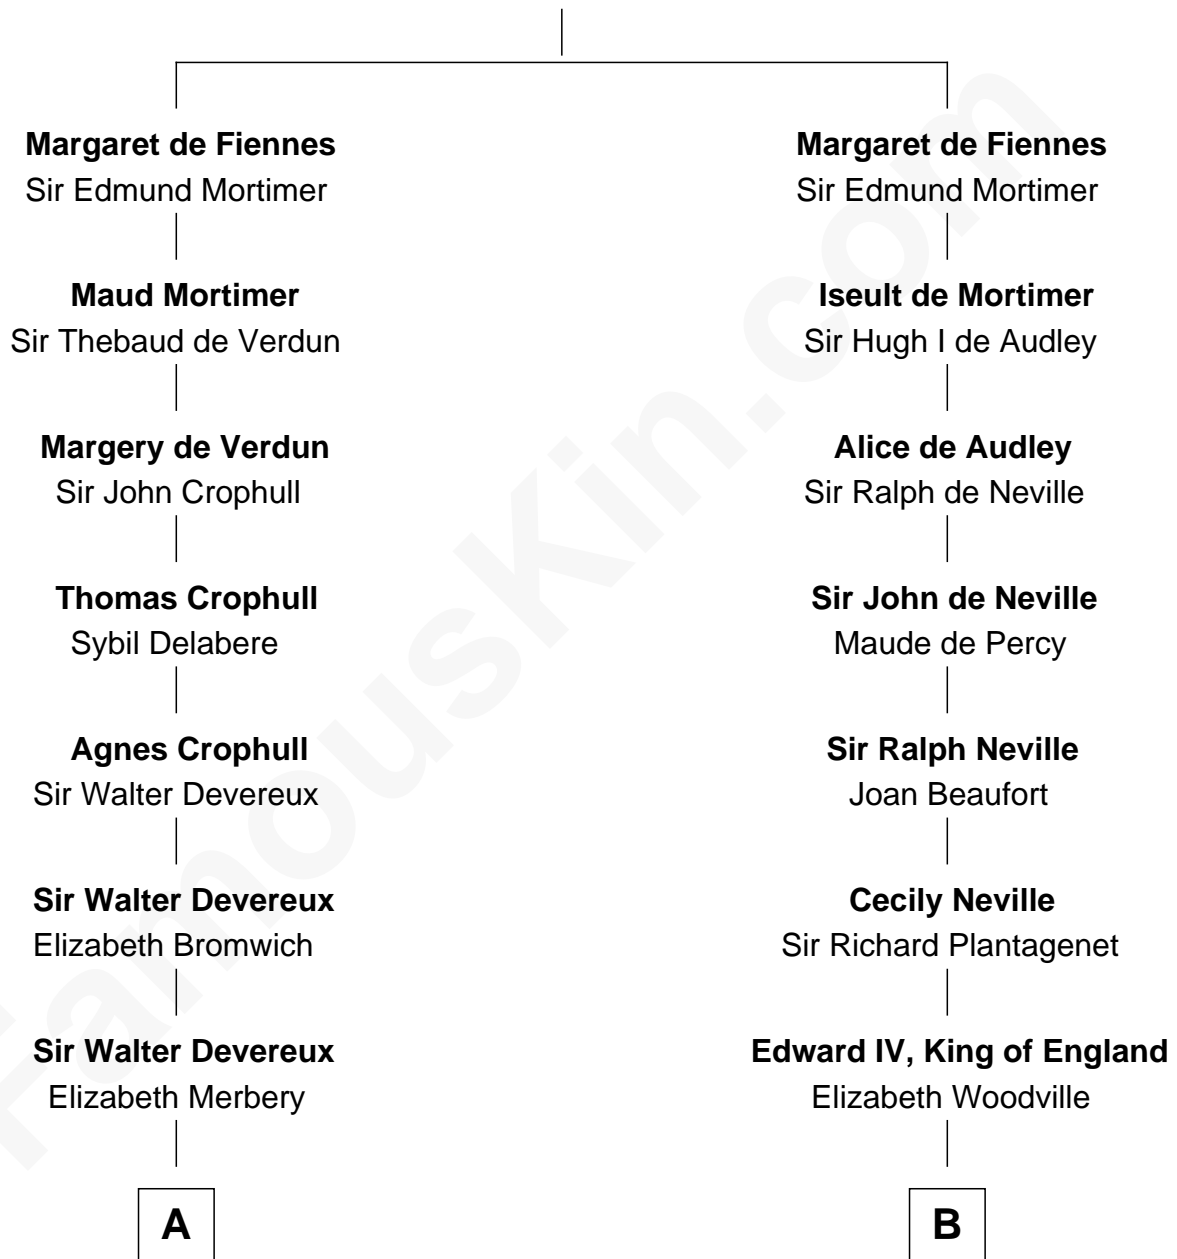

FamousKin.com

Relationship Chart of

Grover Cleveland

22nd and 24th U.S. President

8th cousin 13 times removed of

King Henry VIII
King of England

Sir William de Fiennes
Blanche de Brienne

C

James Hyde
Sarah Marshall

Abiah Hyde
Aaron Cleveland

William Cleveland
Margaret Falley

Rev. Richard Falley Cleveland
Ann Neal

Grover Cleveland
22nd and 24th U.S. President

FamousKin.com