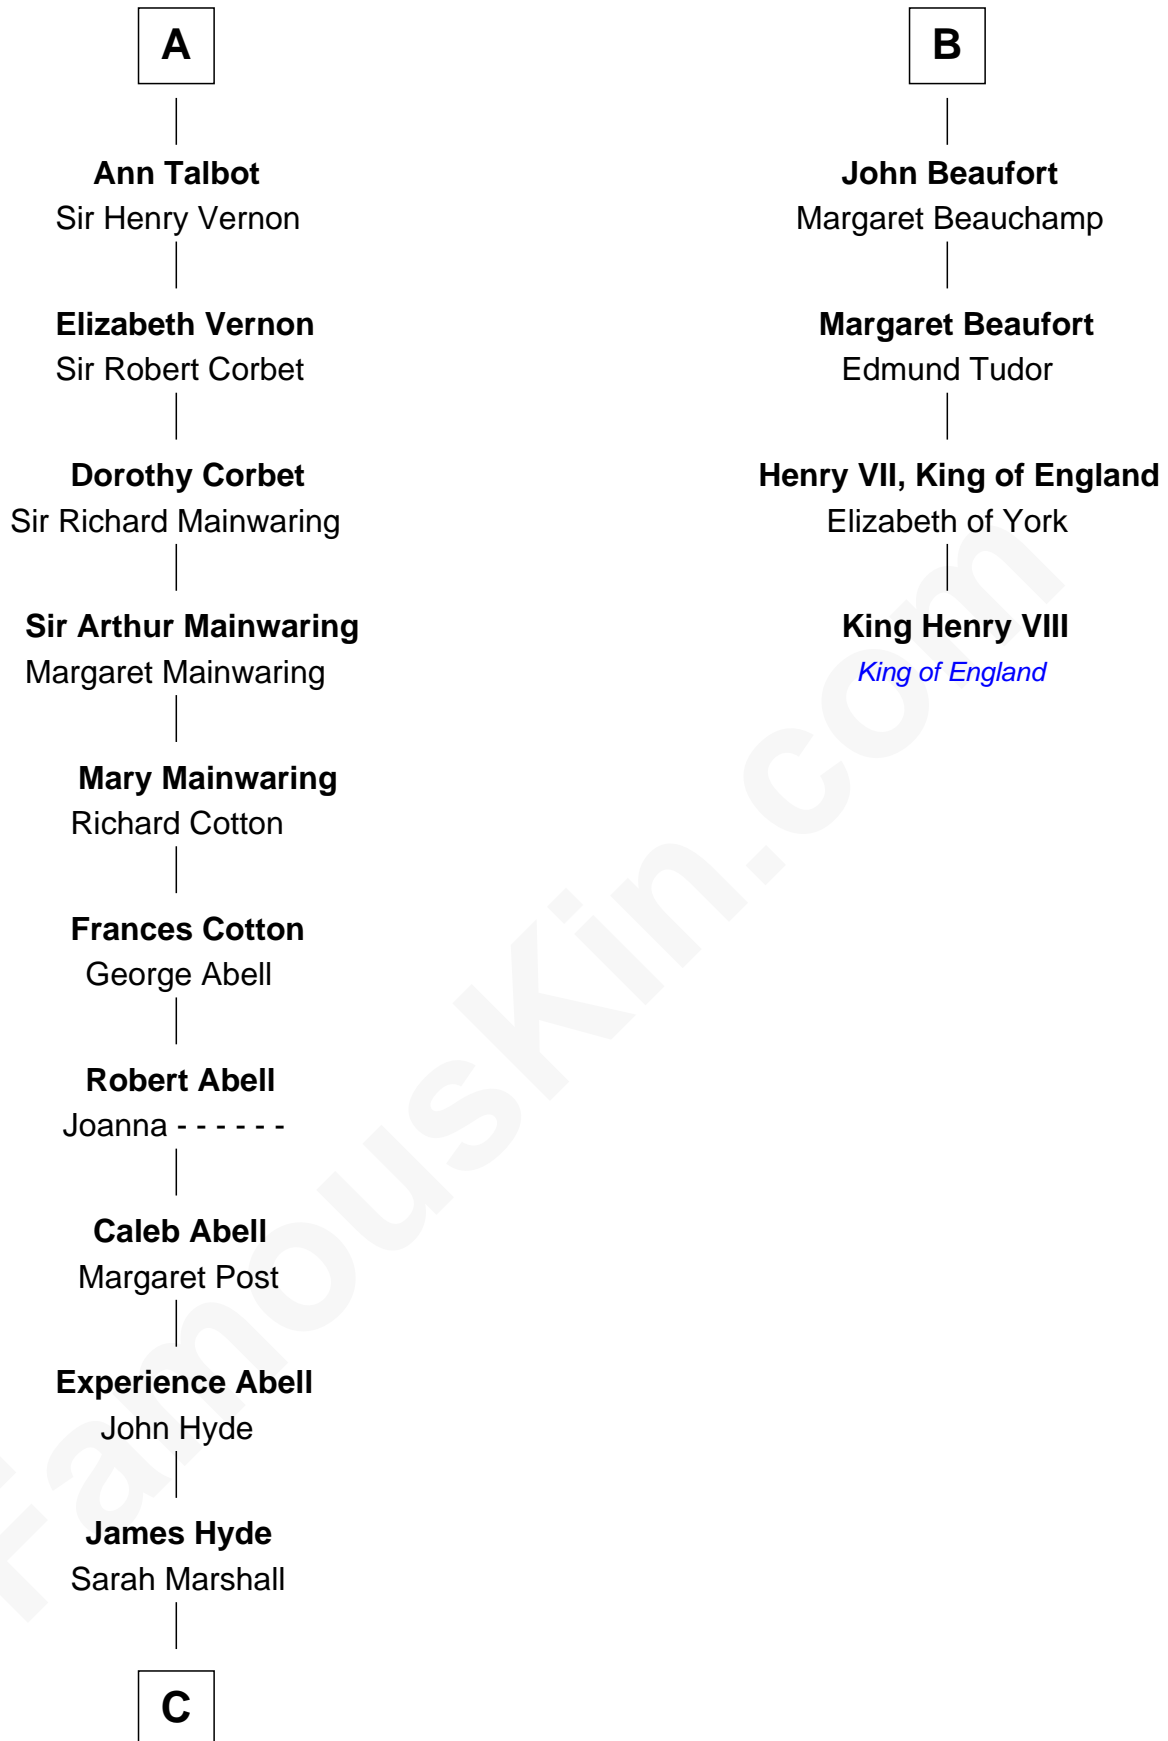

## Relationship Chart of

### Grover Cleveland

22nd and 24th U.S. President

10th cousin 10 times removed of

**King Henry VIII**  
King of England

**Sir Geoffrey FitzPiers**  
Aveline de Clare

**C**

Abiah Hyde

Aaron Cleveland

William Cleveland

Margaret Falley

Rev. Richard Falley Cleveland

Ann Neal

Grover Cleveland

*22nd and 24th U.S. President*

FamousKin.com