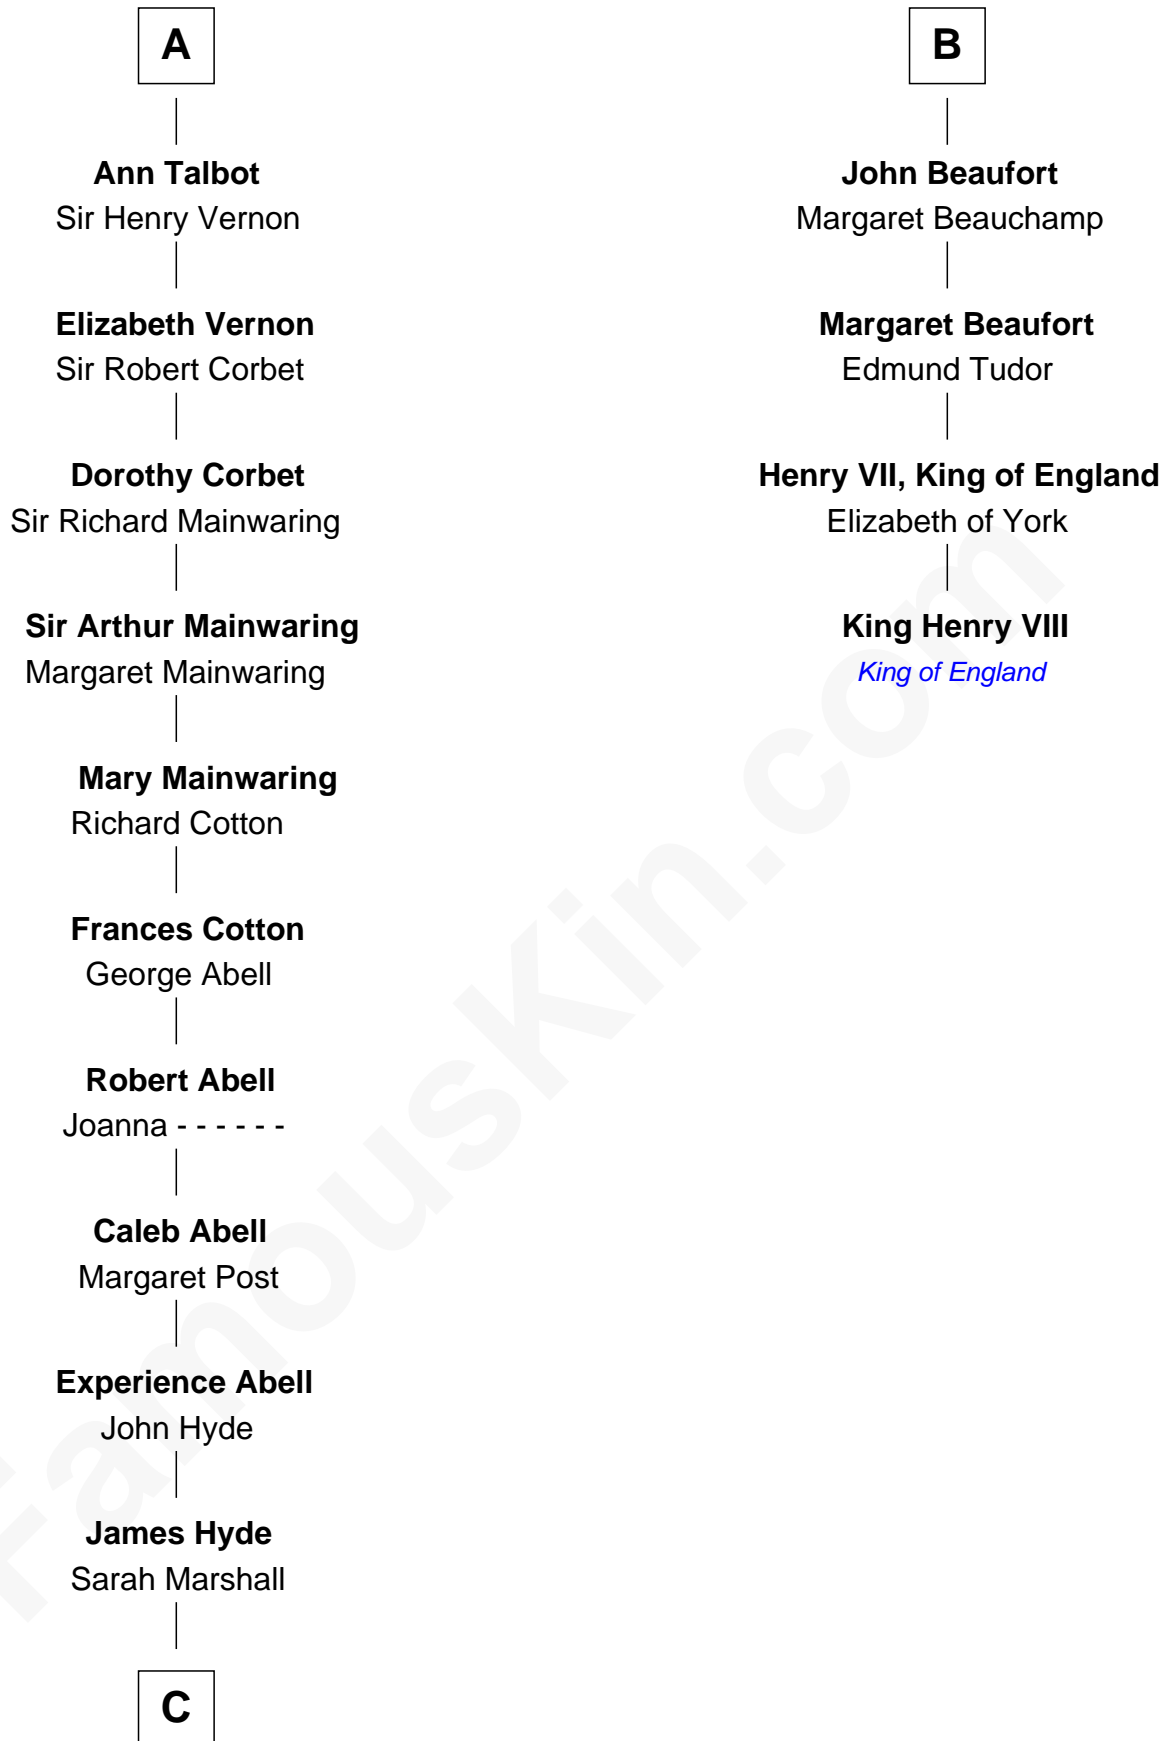

FamousKin.com

Relationship Chart of

Grover Cleveland

22nd and 24th U.S. President

10th cousin 10 times removed of

King Henry VIII
King of England

C

Abiah Hyde

Aaron Cleveland

William Cleveland

Margaret Falley

Rev. Richard Falley Cleveland

Ann Neal

Grover Cleveland

22nd and 24th U.S. President

FamousKin.com