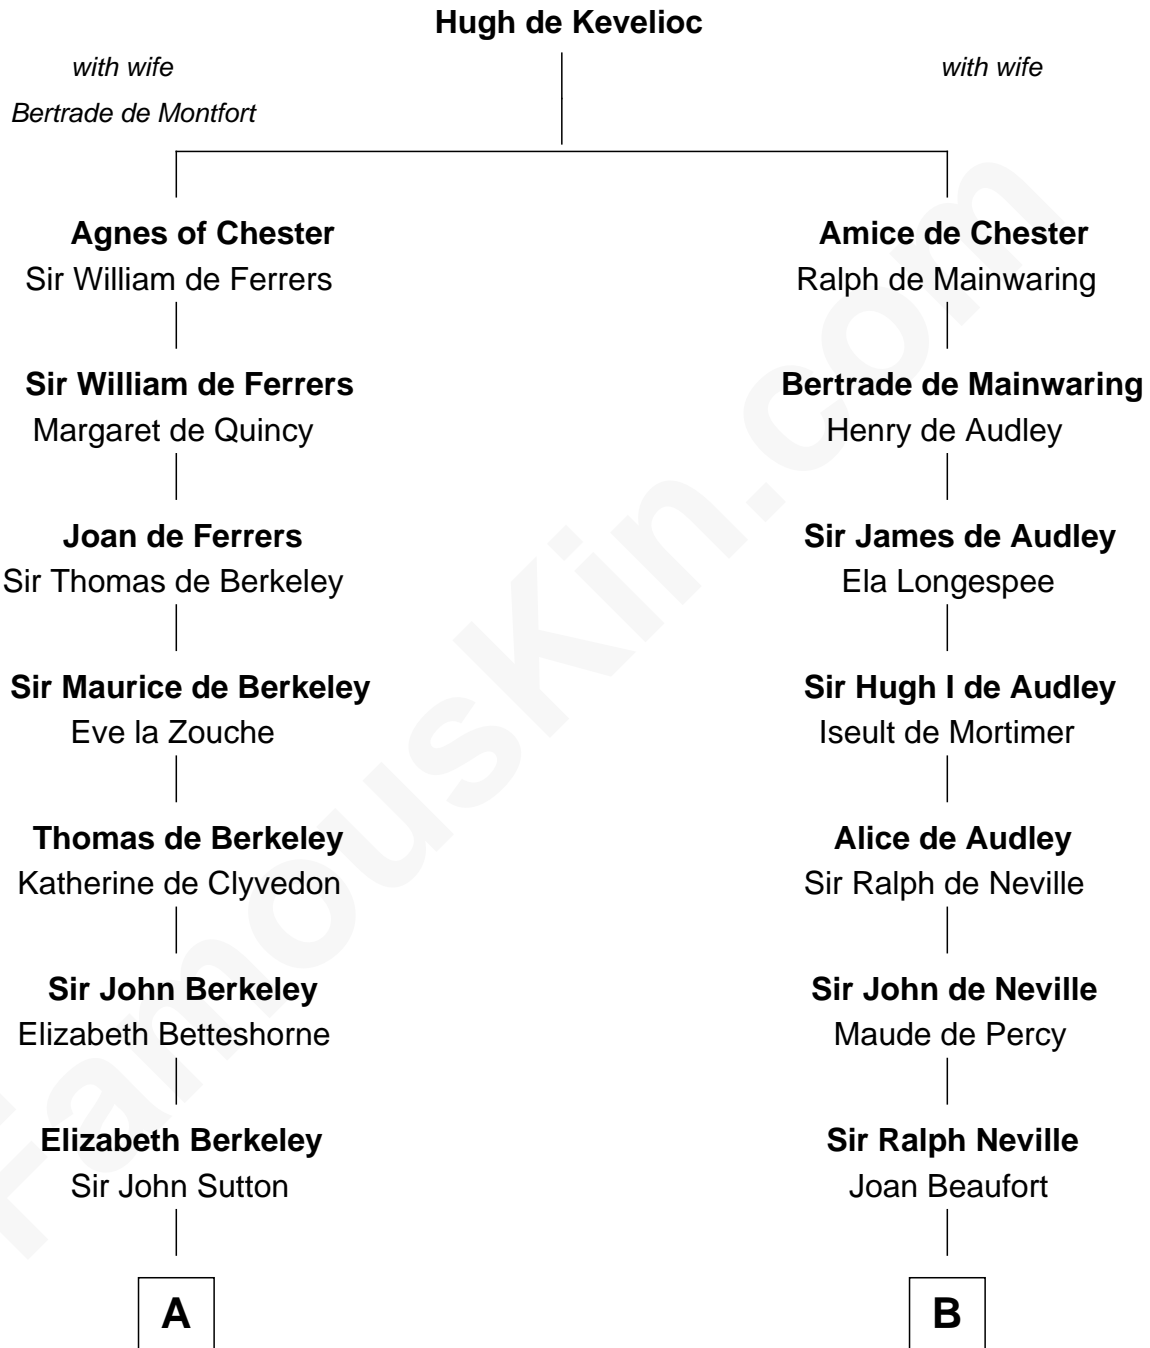

FamousKin.com

Relationship Chart of

Grover Cleveland

22nd and 24th U.S. President

10th cousin 9 times removed of

King Henry VIII
King of England

C

William Cleveland

Margaret Falley

Rev. Richard Falley Cleveland

Ann Neal

Grover Cleveland

22nd and 24th U.S. President

FamousKin.com