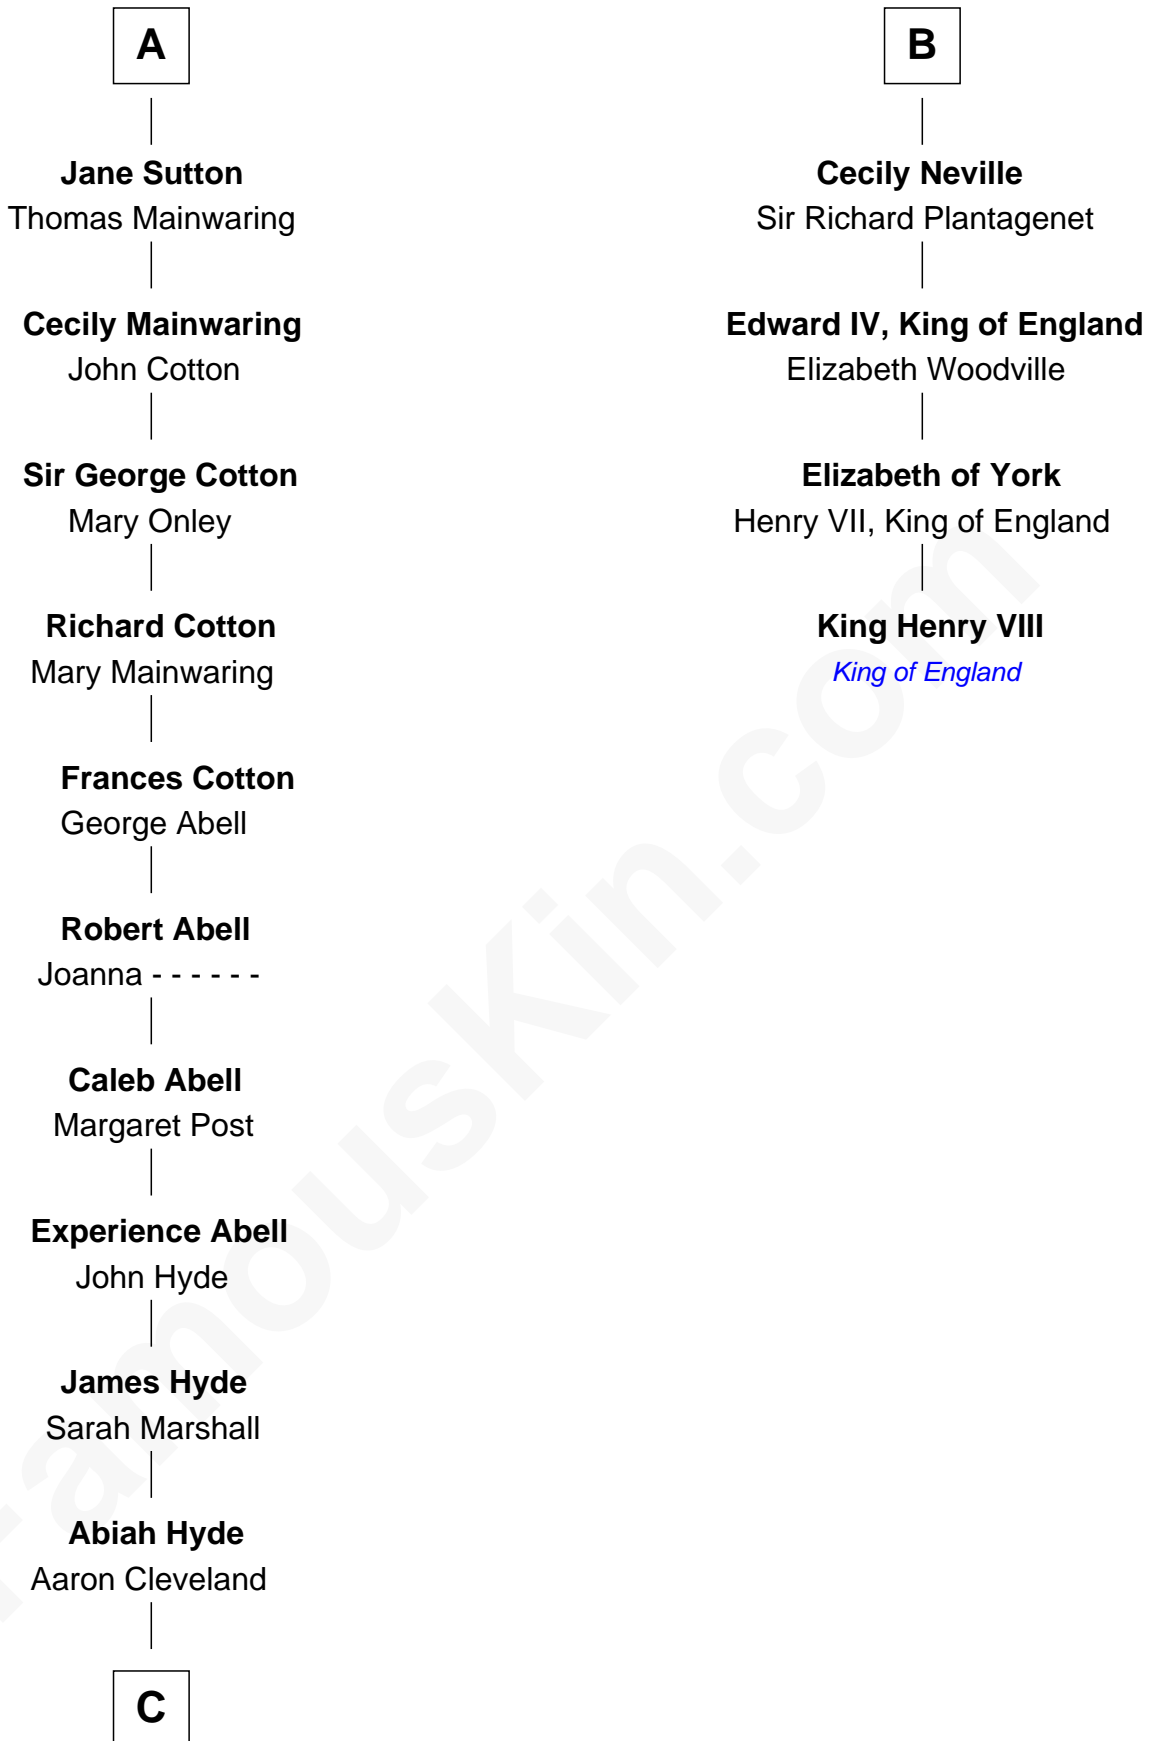

FamousKin.com

Relationship Chart of

Grover Cleveland

22nd and 24th U.S. President

10th cousin 9 times removed of

King Henry VIII
King of England

C

William Cleveland

Margaret Falley

Rev. Richard Falley Cleveland

Ann Neal

Grover Cleveland

22nd and 24th U.S. President

FamousKin.com