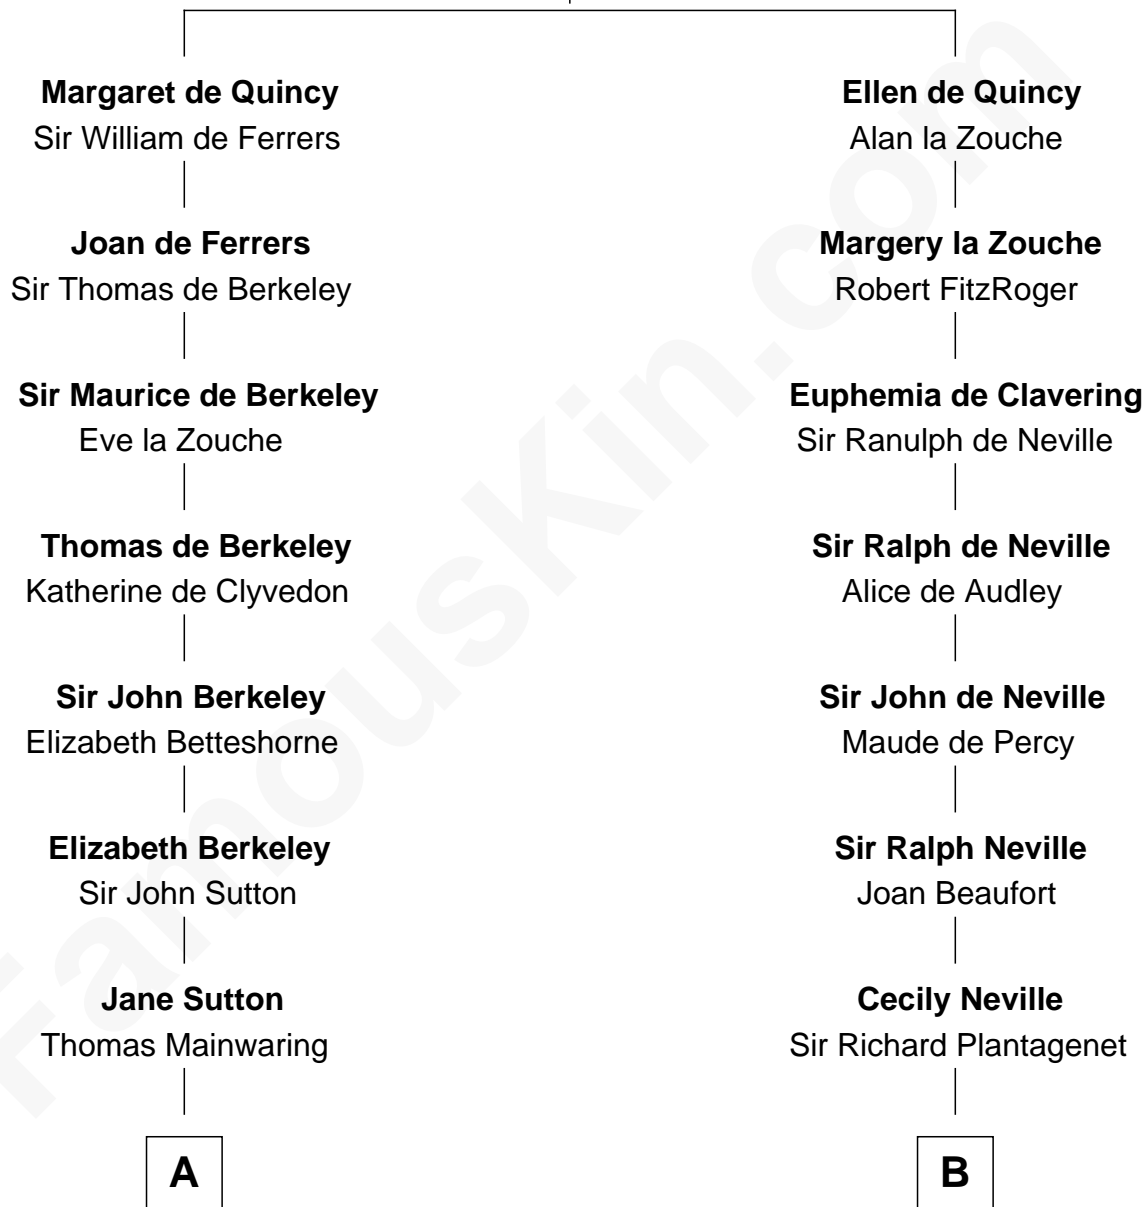

FamousKin.com

Relationship Chart of

Grover Cleveland

22nd and 24th U.S. President

9th cousin 9 times removed of

King Henry VIII
King of England

Sir Roger de Quincy
Helen of Galloway

C

Rev. Richard Falley Cleveland

Ann Neal

Grover Cleveland

22nd and 24th U.S. President

FamousKin.com