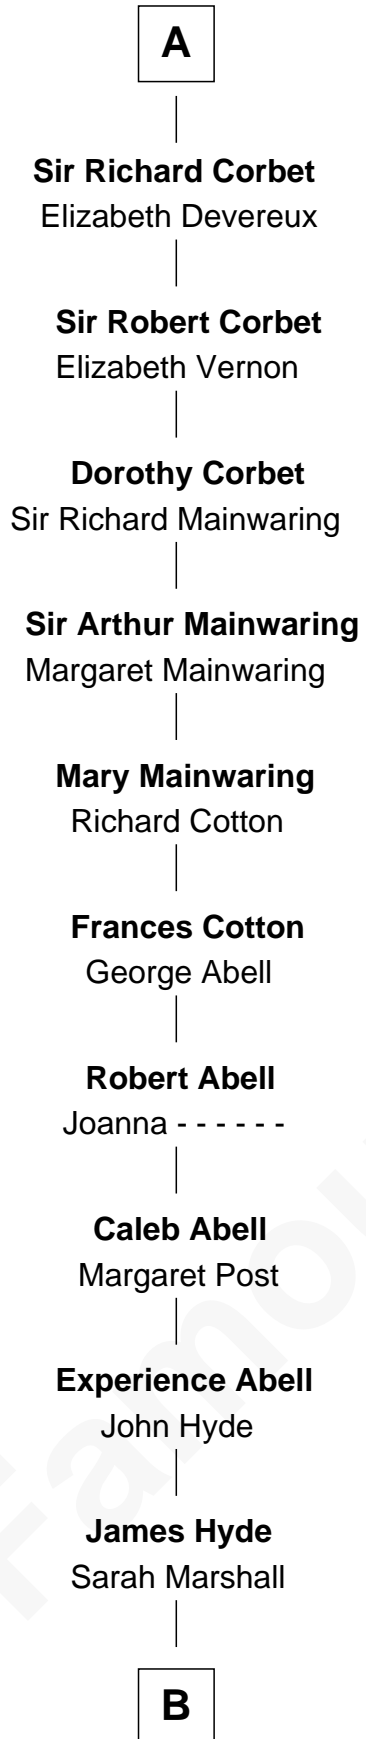

FamousKin.com

Relationship Chart of

Grover Cleveland

22nd and 24th U.S. President

7th cousin 13 times removed of

King Henry VIII

King of England

B

—
Abiah Hyde

Aaron Cleveland

—
William Cleveland

Margaret Falley

—
Rev. Richard Falley Cleveland

Ann Neal

—
Grover Cleveland

22nd and 24th U.S. President

FamousKin.com