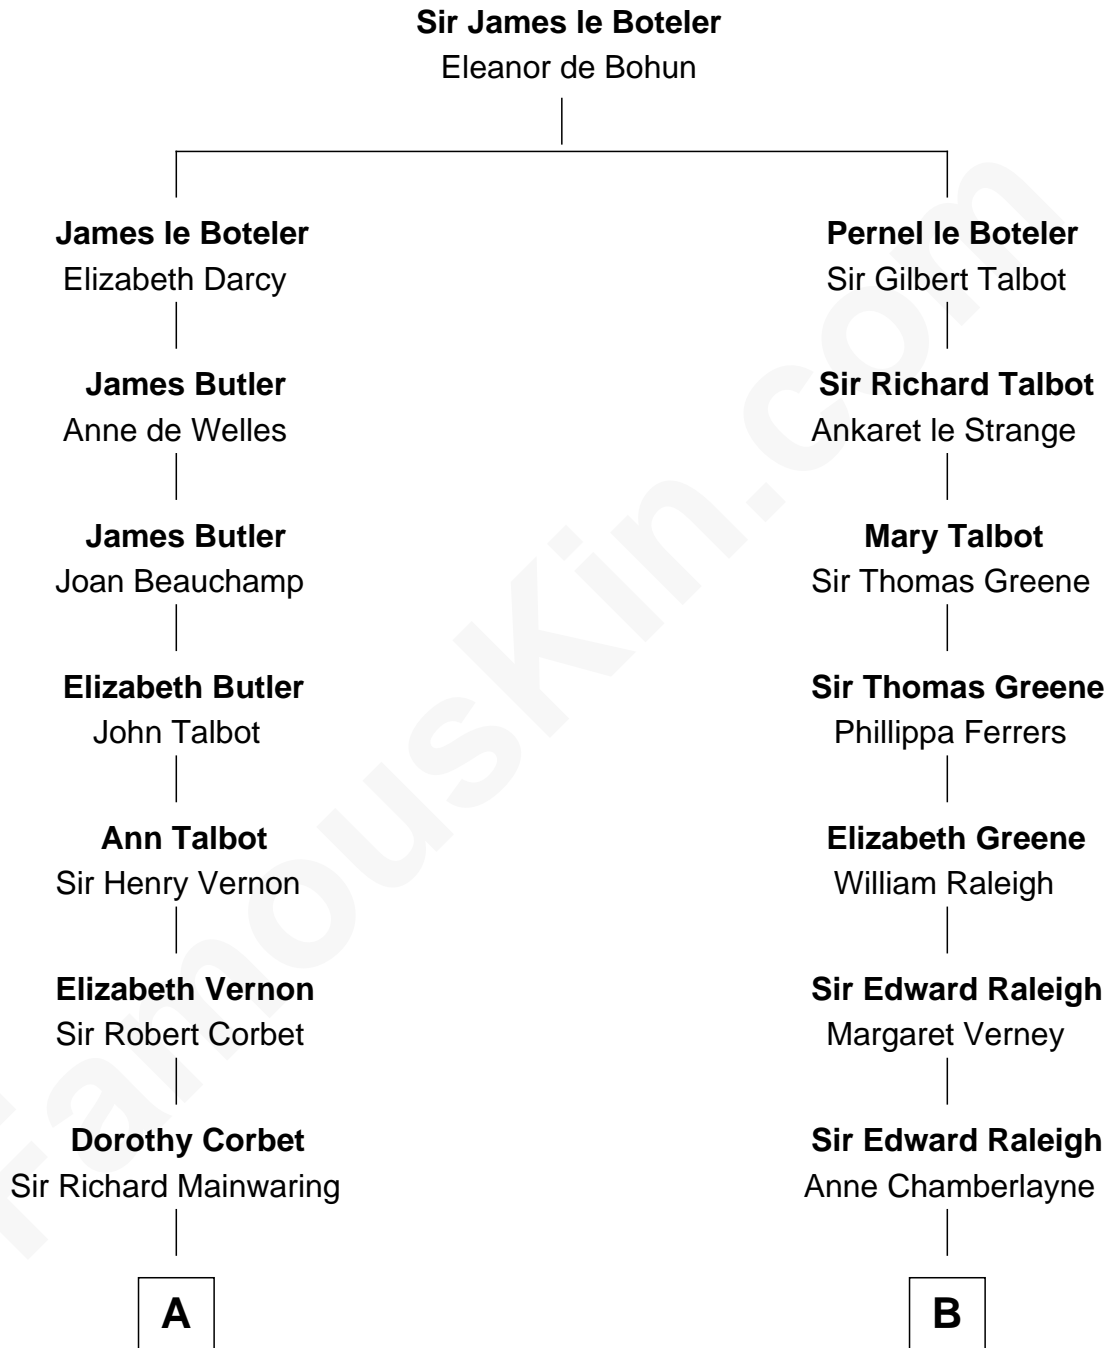

FamousKin.com

Relationship Chart of

Grover Cleveland

22nd and 24th U.S. President

17th cousin 3 times removed of

Willis Carrier

Inventor of Air Conditioning

C