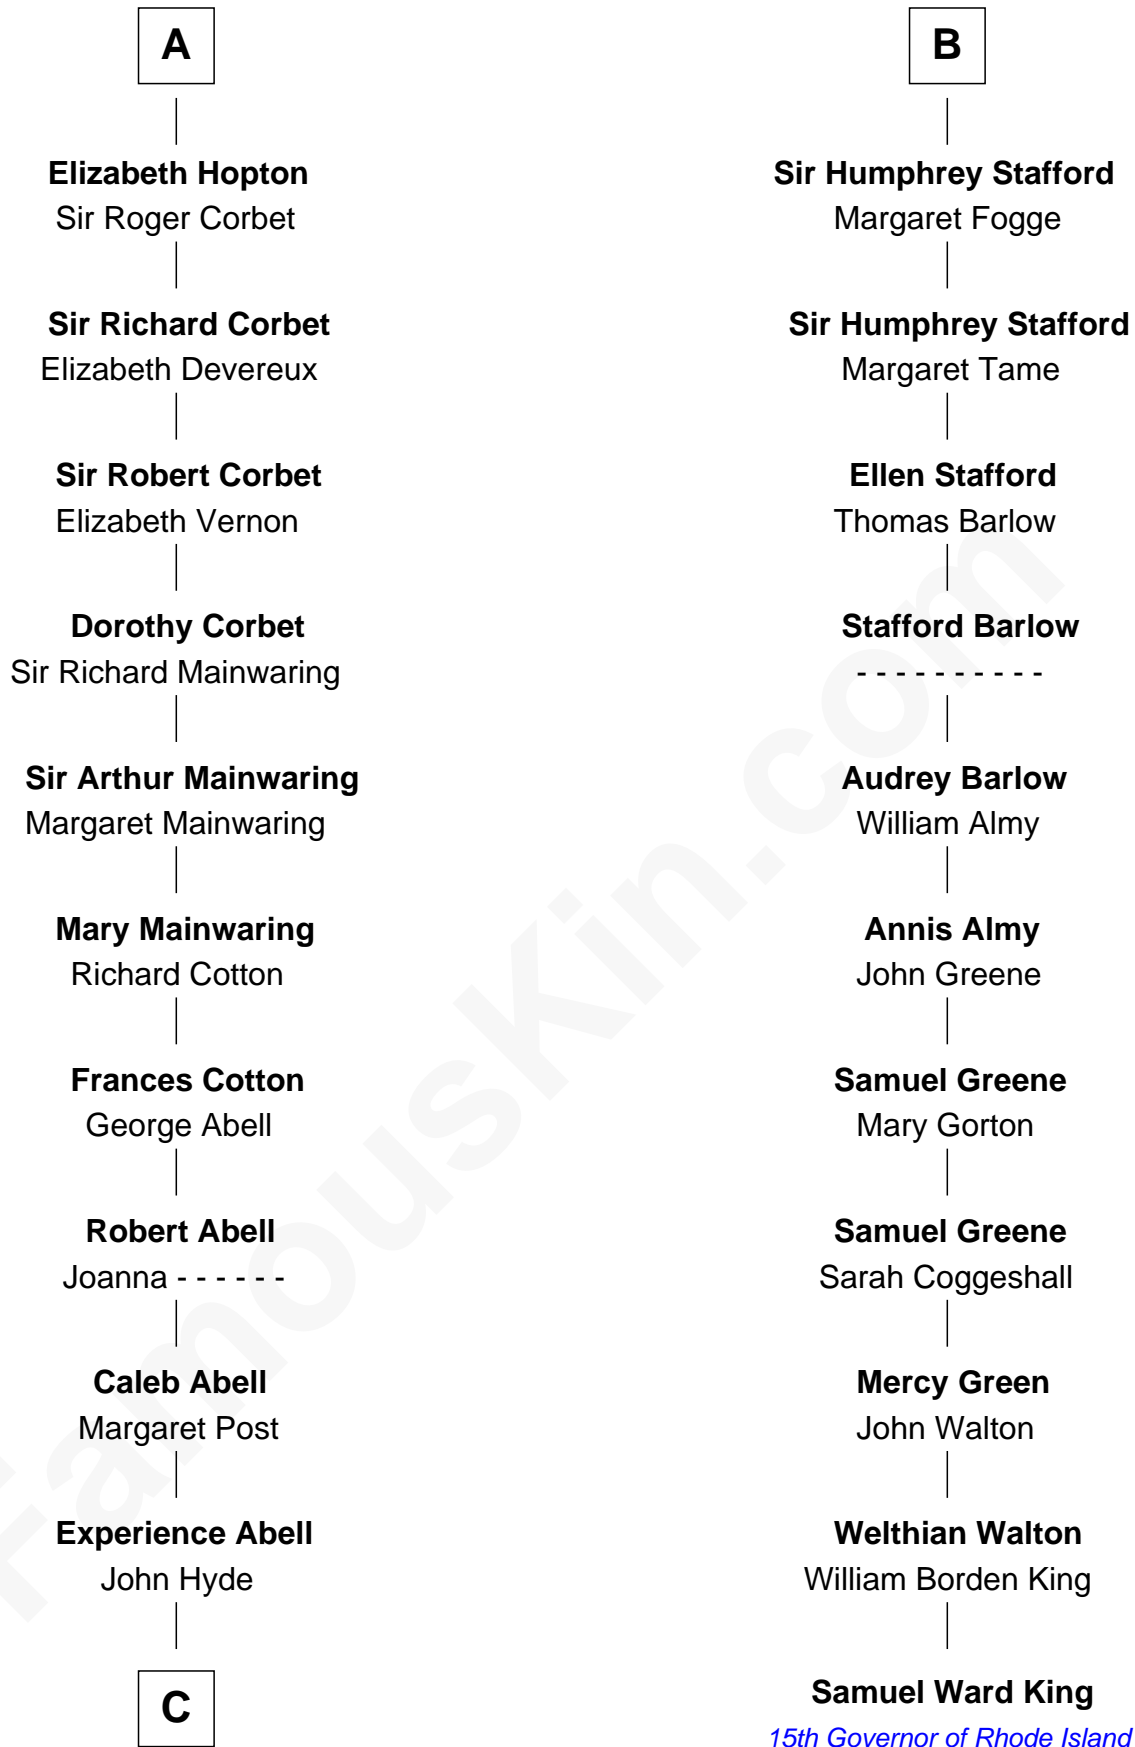

FamousKin.com

Relationship Chart of

Grover Cleveland

22nd and 24th U.S. President

17th cousin 4 times removed of

Samuel Ward King

15th Governor of Rhode Island

John de Botetourte

Maud FitzThomas

C

James Hyde
Sarah Marshall

Abiah Hyde
Aaron Cleveland

William Cleveland
Margaret Falley

Rev. Richard Falley Cleveland
Ann Neal

Grover Cleveland
22nd and 24th U.S. President

FamousKin.com