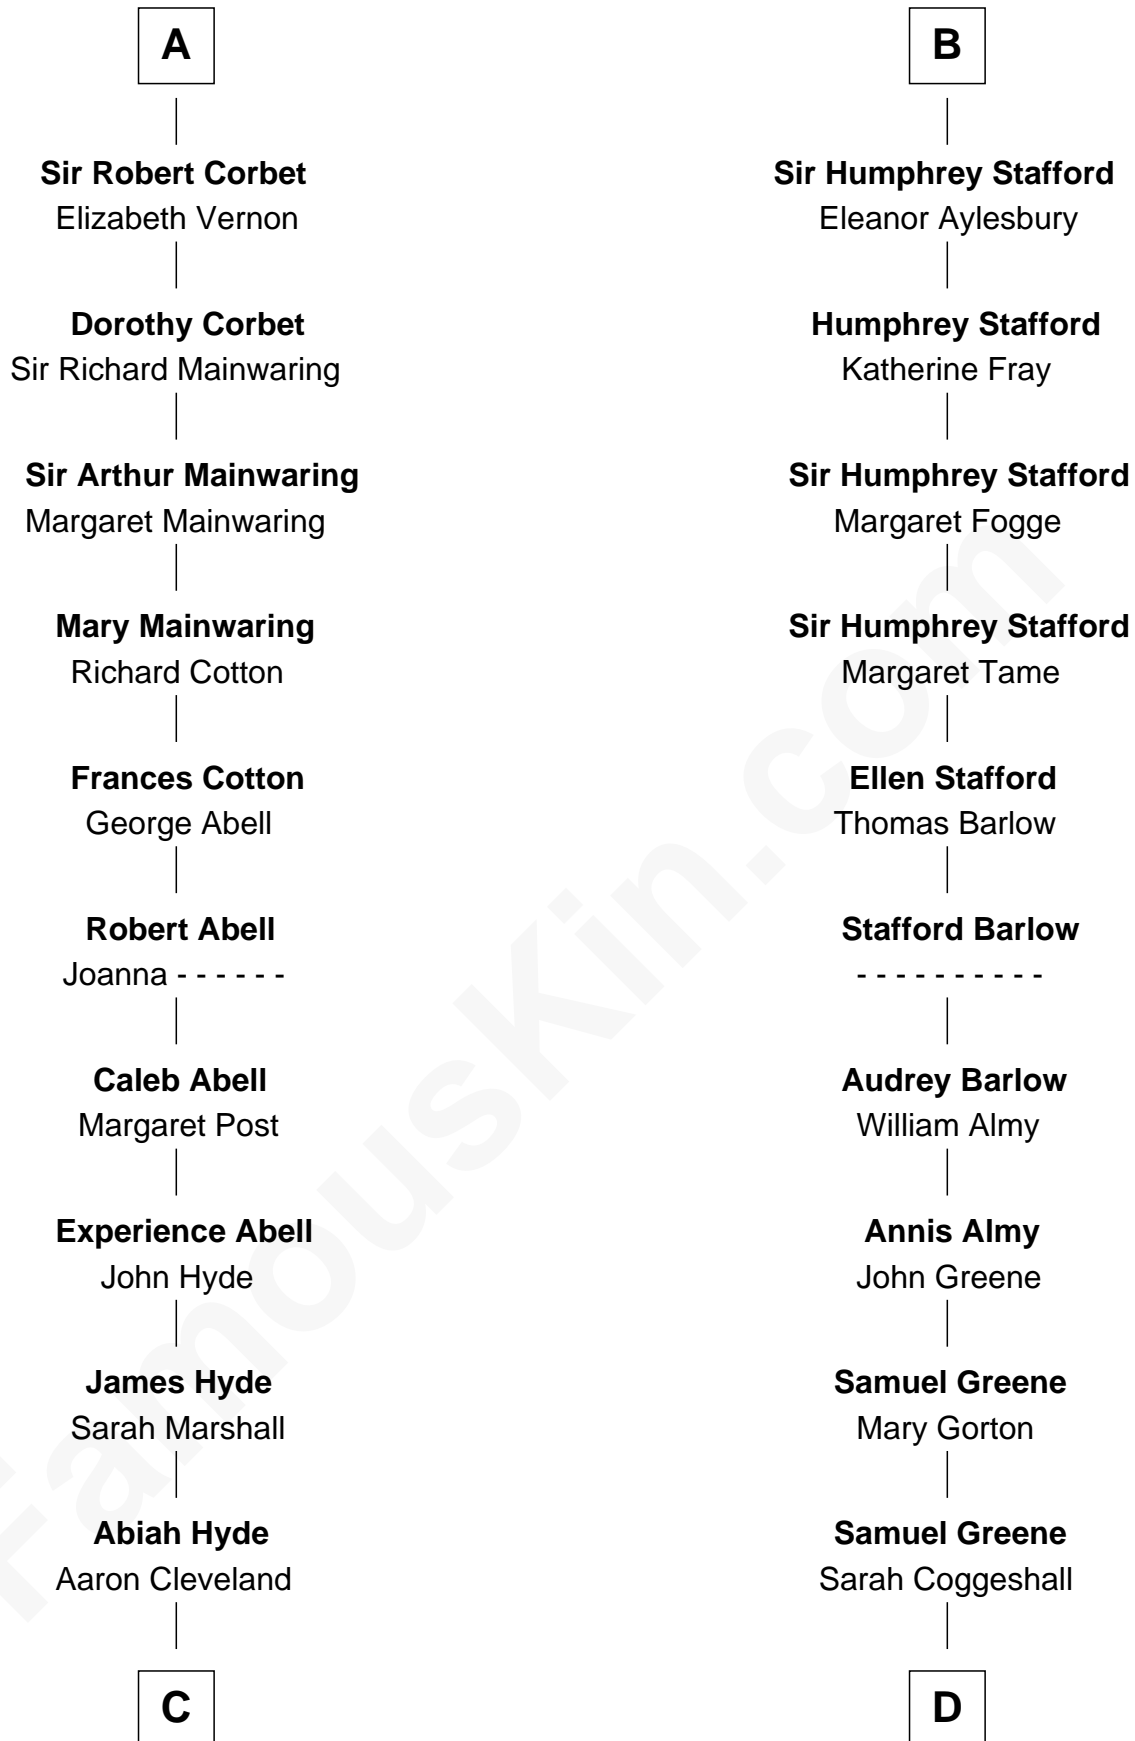

FamousKin.com Relationship Chart of

Grover Cleveland

22nd and 24th U.S. President

19th cousin of

Samuel Ward King

15th Governor of Rhode Island

Nichole d'Aubenev
Sir Roger de Somery

Maud de Somery
Sir Henry de Erdington

A

Margaret de Somery
Ralph Basset

Ralph Basset
Hawise - - - - -

Margaret Basset
Edmund de Stafford

Ralph de Stafford
Katherine de Hastang

Margaret Stafford
Sir John Stafford

Ralph Stafford
Maud de Hastang

Sir Humphrey Stafford
Elizabeth Burdet

B

FamousKin.com