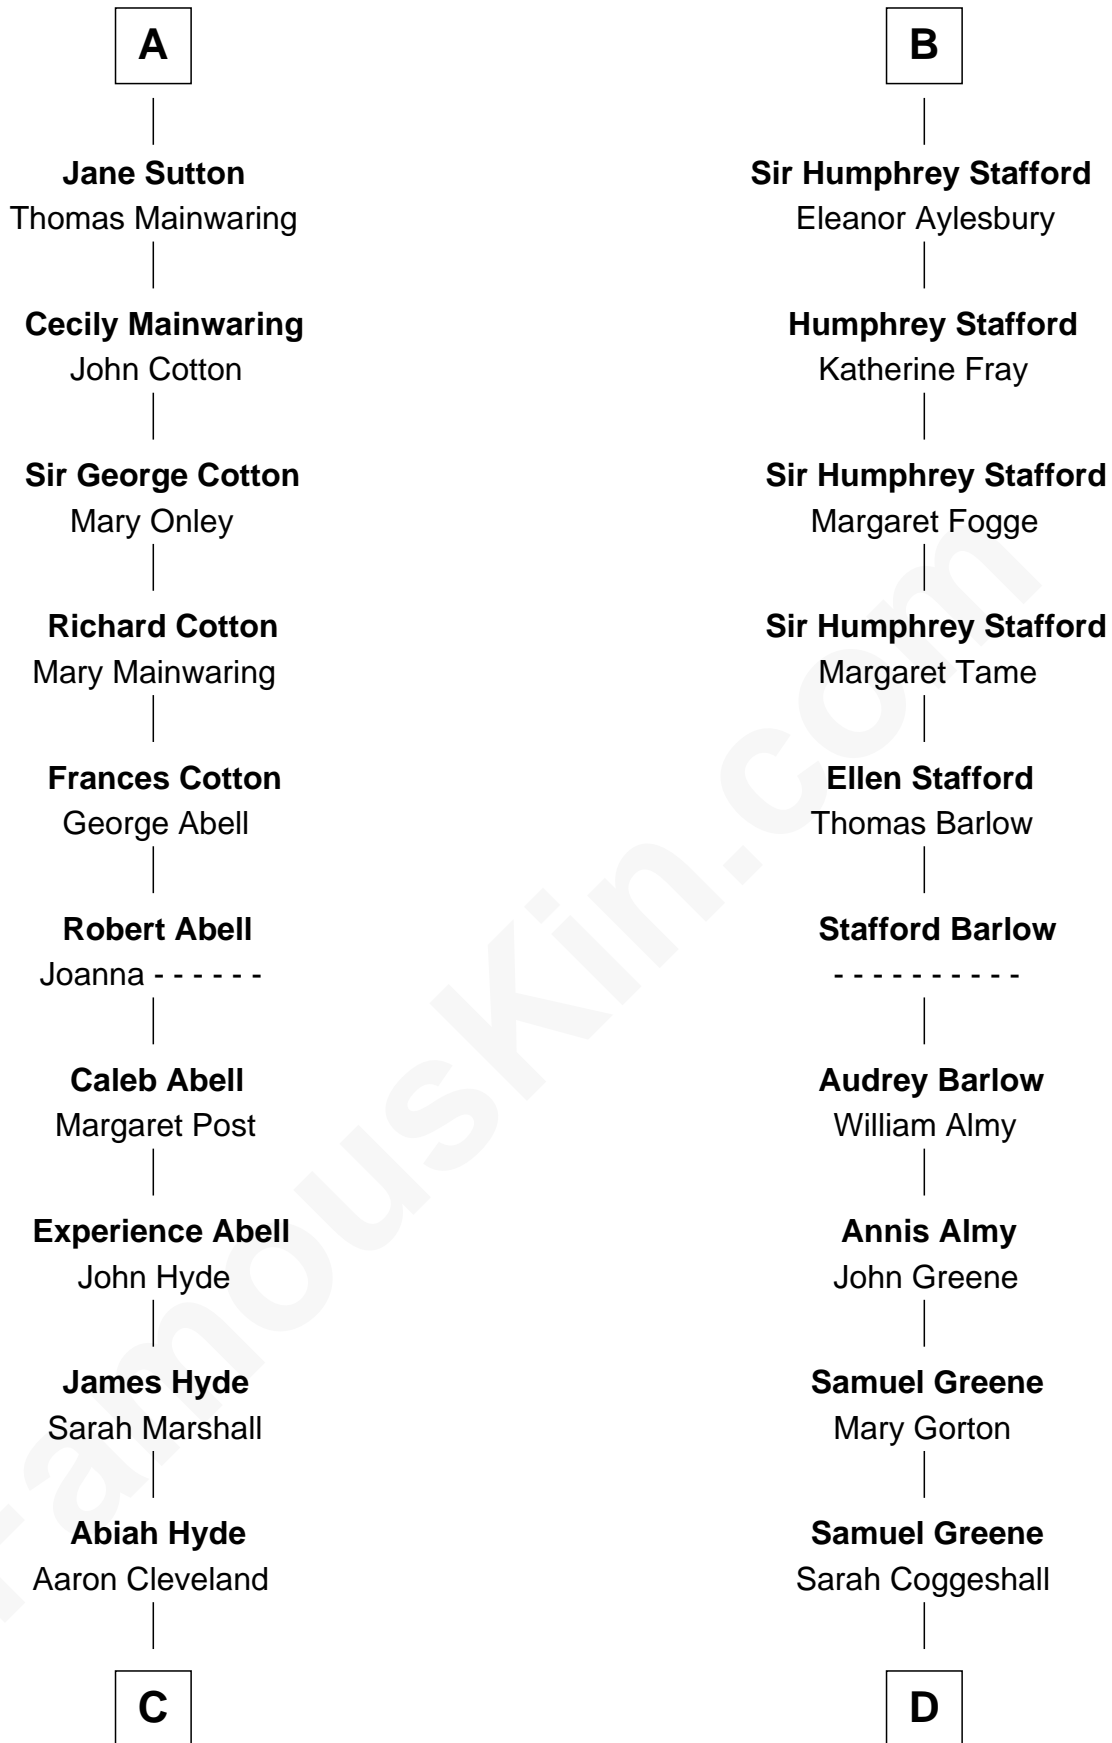

FamousKin.com Relationship Chart of

Grover Cleveland
22nd and 24th U.S. President

19th cousin of

Samuel Ward King
15th Governor of Rhode Island

Sir Roger de Somery

FamousKin.com