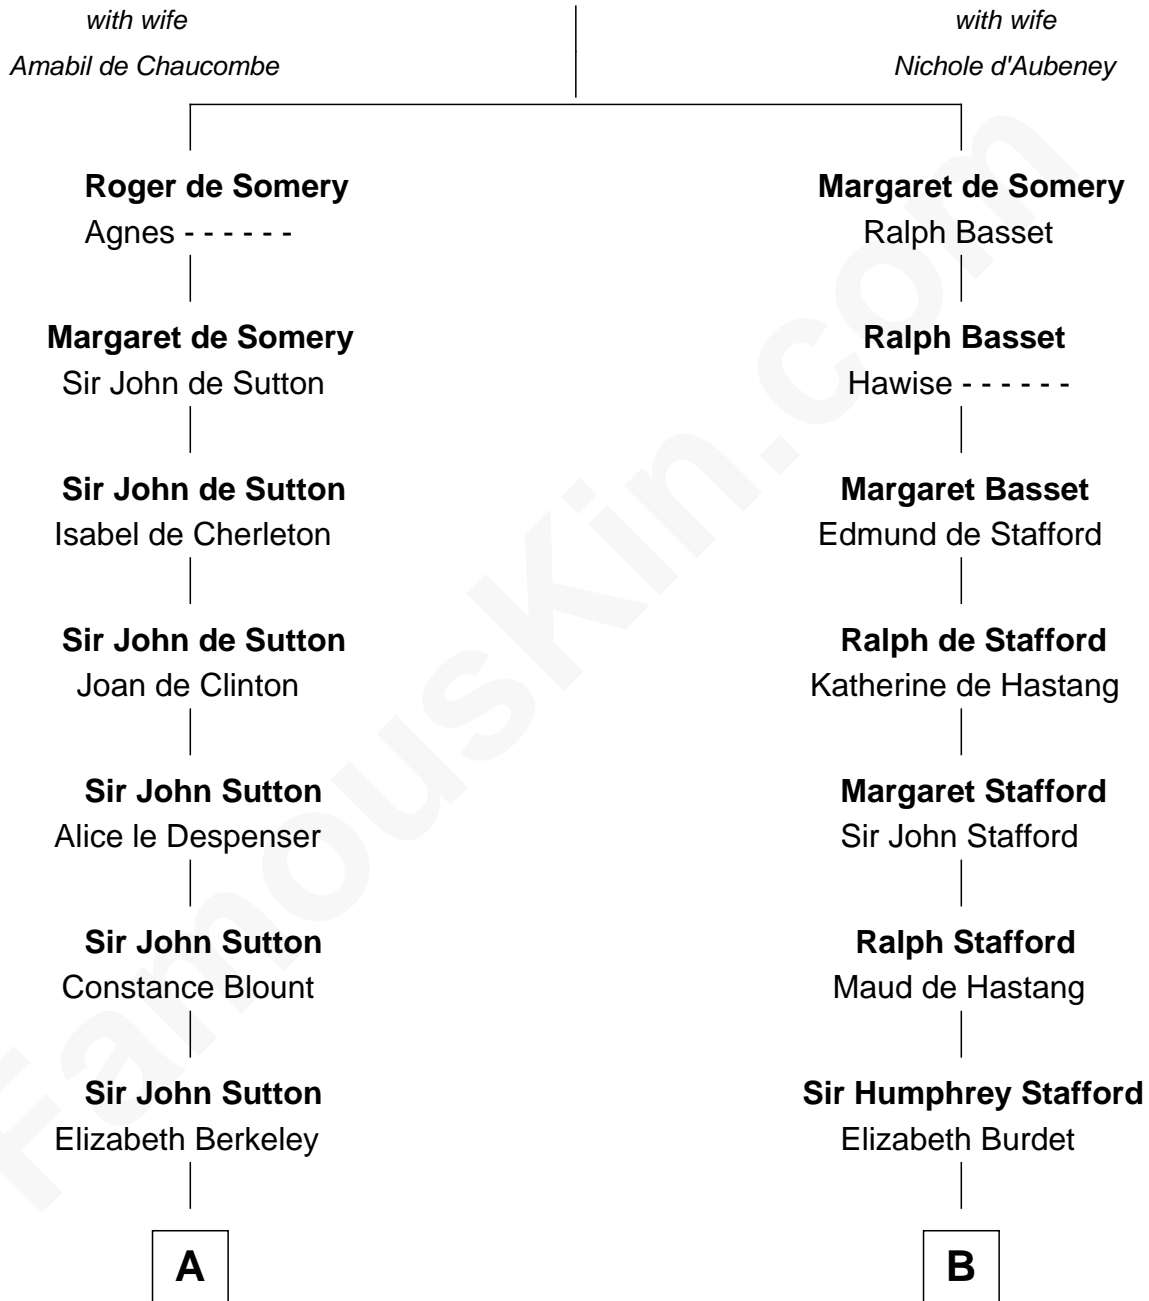

FamousKin.com Relationship Chart of

Grover Cleveland
22nd and 24th U.S. President

19th cousin of

Samuel Ward King
15th Governor of Rhode Island

Sir Roger de Somery

FamousKin.com