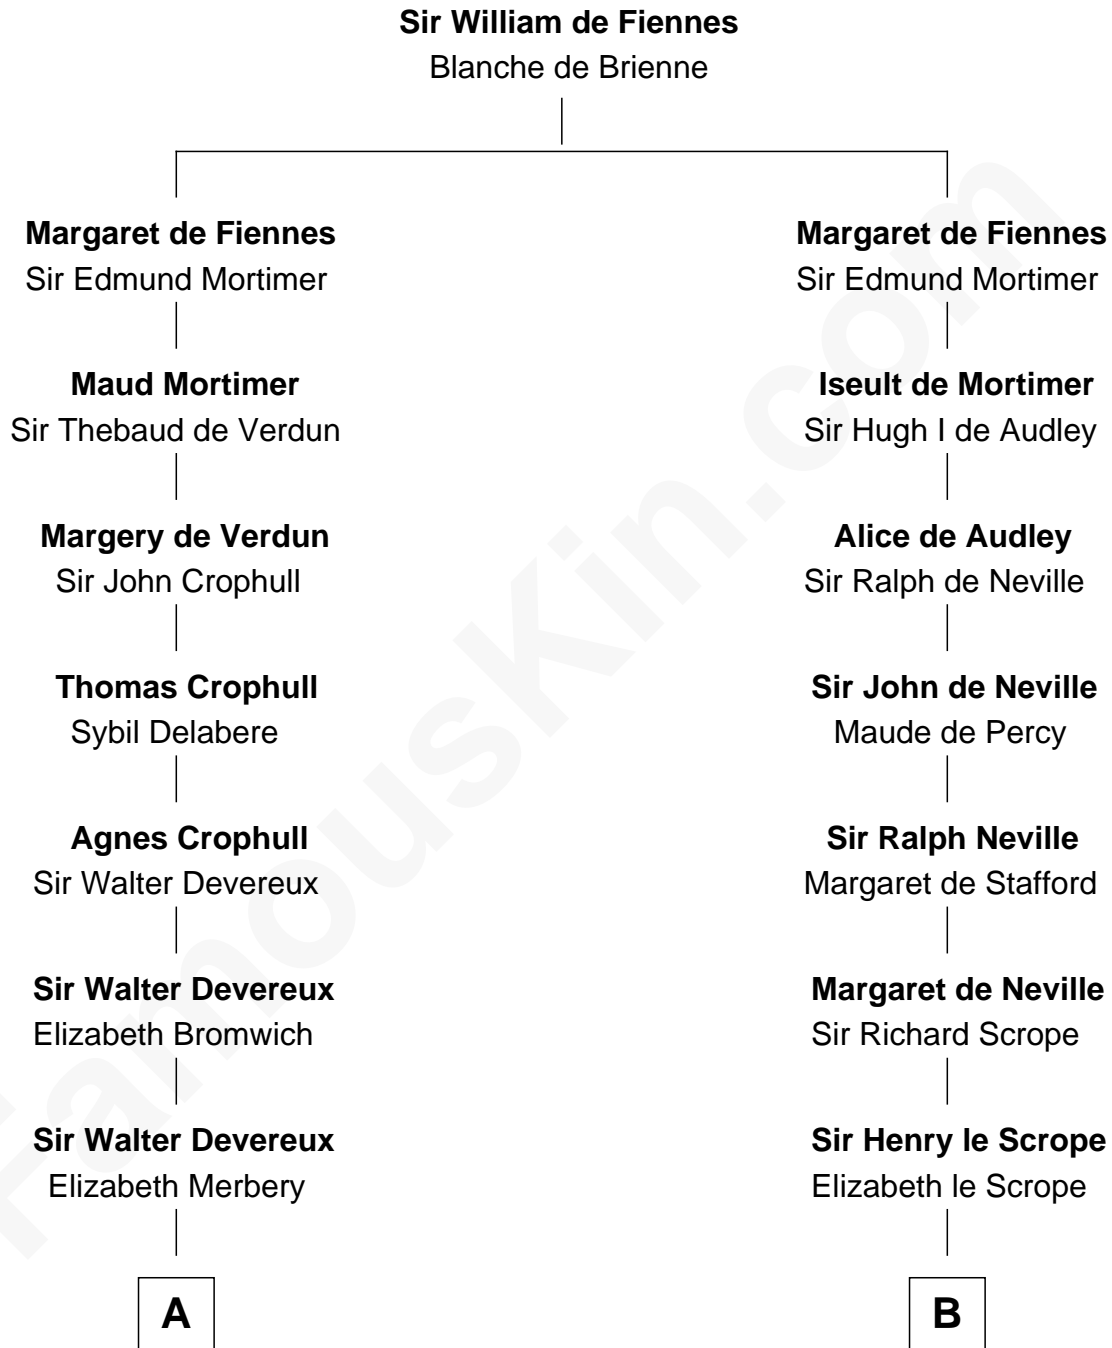

FamousKin.com

Relationship Chart of

Grover Cleveland

22nd and 24th U.S. President

16th cousin 5 times removed of

Francis Lightfoot Lee

Signer of the Declaration of Independence

C

James Hyde
Sarah Marshall

Abiah Hyde
Aaron Cleveland

William Cleveland
Margaret Falley

Rev. Richard Falley Cleveland
Ann Neal

Grover Cleveland
22nd and 24th U.S. President