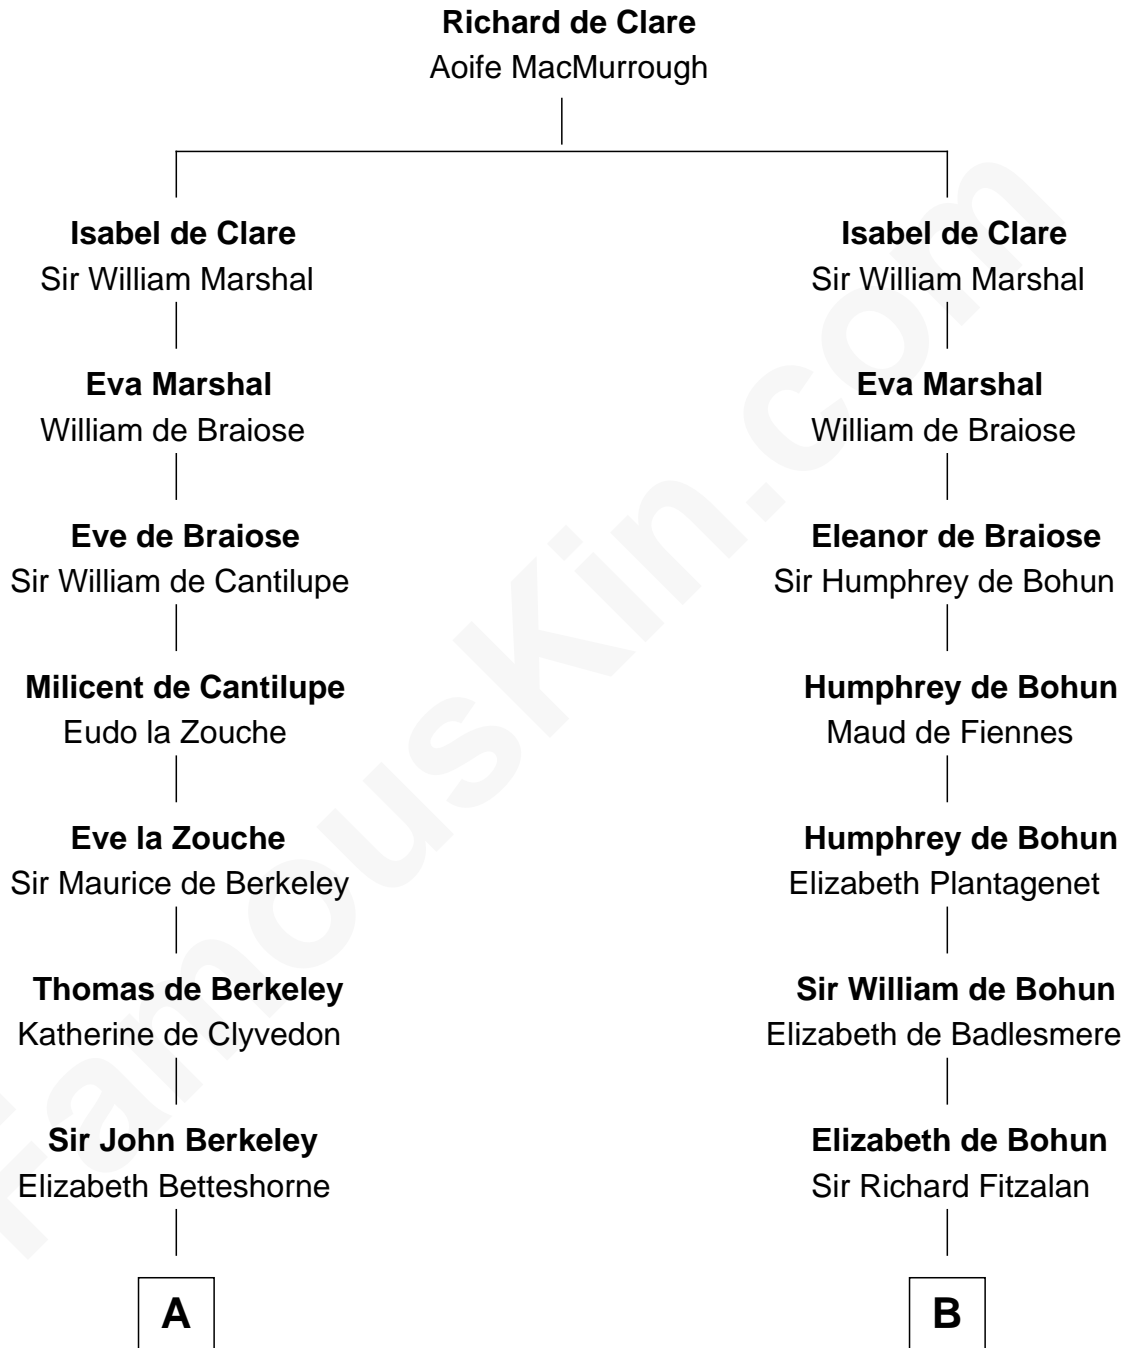

FamousKin.com

Relationship Chart of

Grover Cleveland

22nd and 24th U.S. President

18th cousin 2 times removed of

Francis Lightfoot Lee

Signer of the Declaration of Independence

C

Abiah Hyde
Aaron Cleveland

William Cleveland
Margaret Falley

Rev. Richard Falley Cleveland
Ann Neal

Grover Cleveland
22nd and 24th U.S. President

D

Gov. Thomas Lee
Hannah Ludwell

Francis Lightfoot Lee
Signer of Declaration of Independence