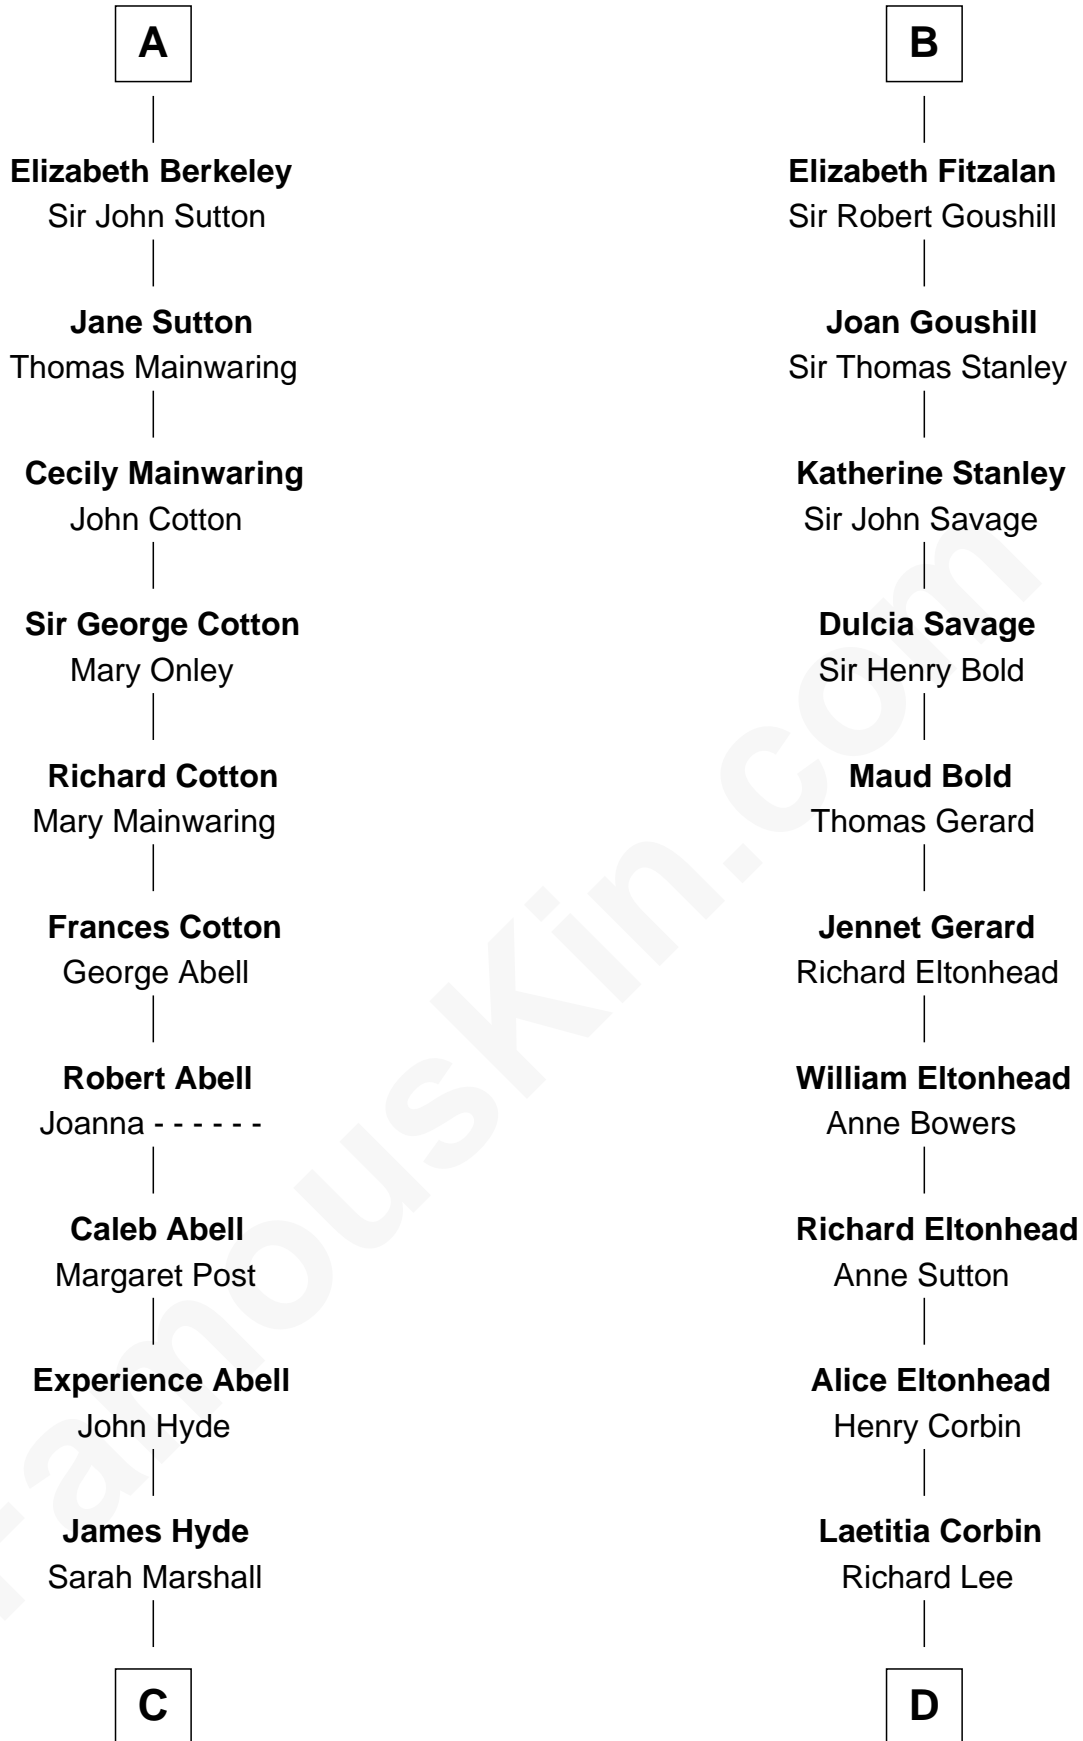

FamousKin.com

Relationship Chart of

Grover Cleveland

22nd and 24th U.S. President

18th cousin 2 times removed of

Francis Lightfoot Lee

Signer of the Declaration of Independence

C

Abiah Hyde
Aaron Cleveland

William Cleveland
Margaret Falley

Rev. Richard Falley Cleveland
Ann Neal

Grover Cleveland
22nd and 24th U.S. President

D

Gov. Thomas Lee
Hannah Ludwell

Francis Lightfoot Lee
Signer of Declaration of Independence