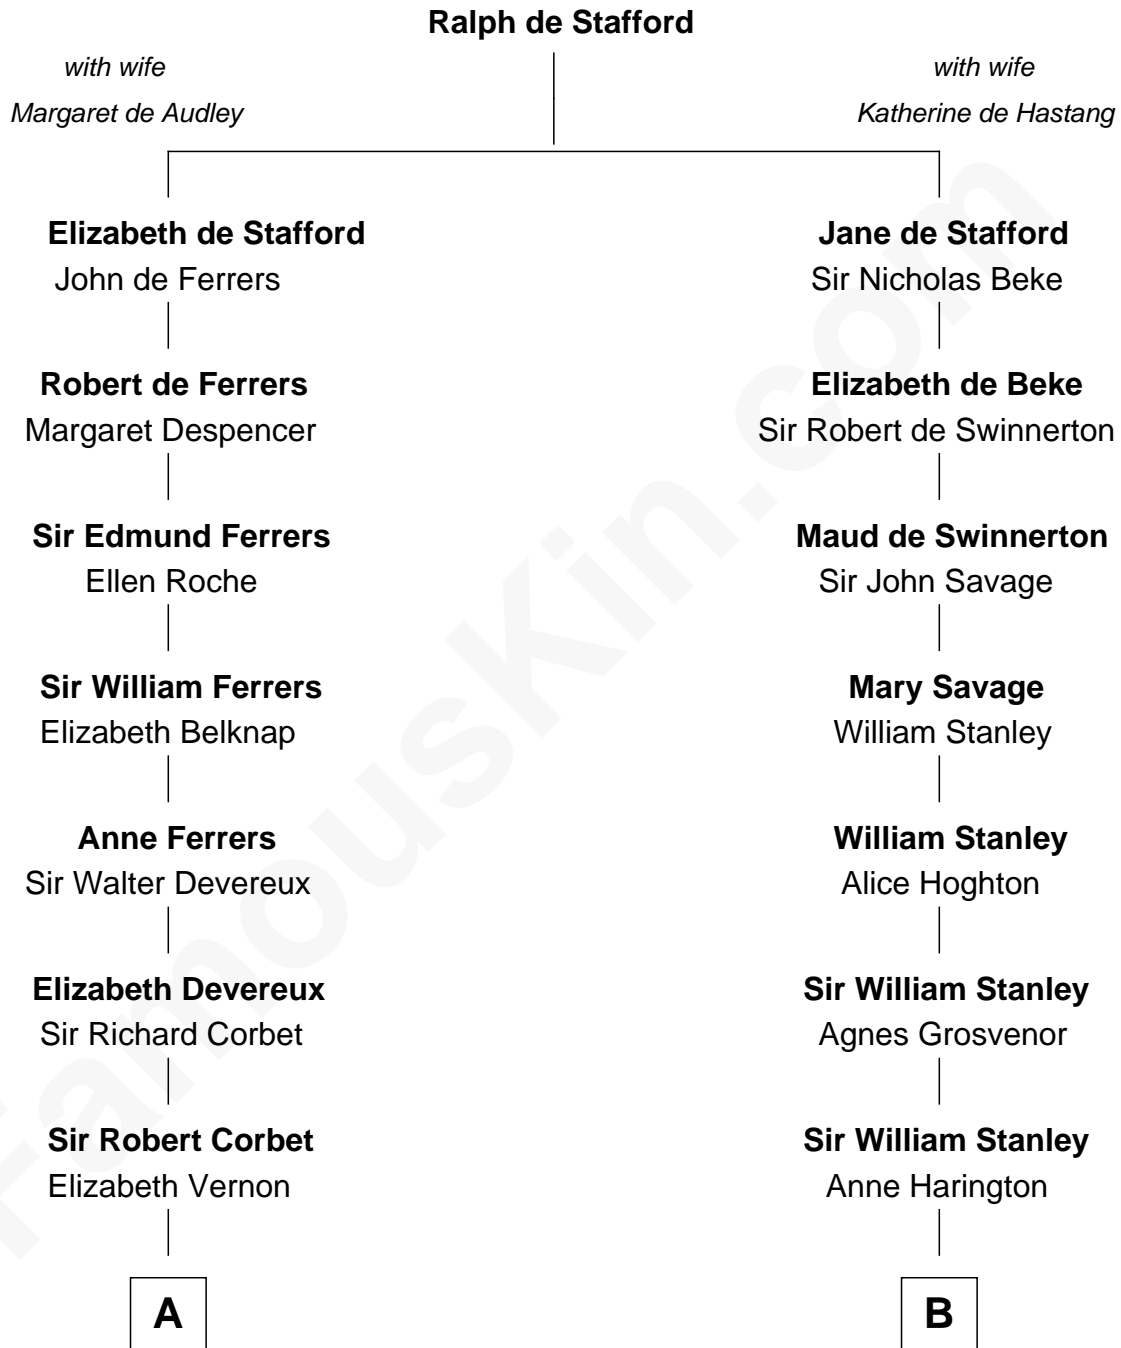

FamousKin.com

Relationship Chart of

Grover Cleveland

22nd and 24th U.S. President

13th cousin 5 times removed of

Francis Lightfoot Lee

Signer of the Declaration of Independence

C

Rev. Richard Falley Cleveland

Ann Neal

Grover Cleveland

22nd and 24th U.S. President

FamousKin.com